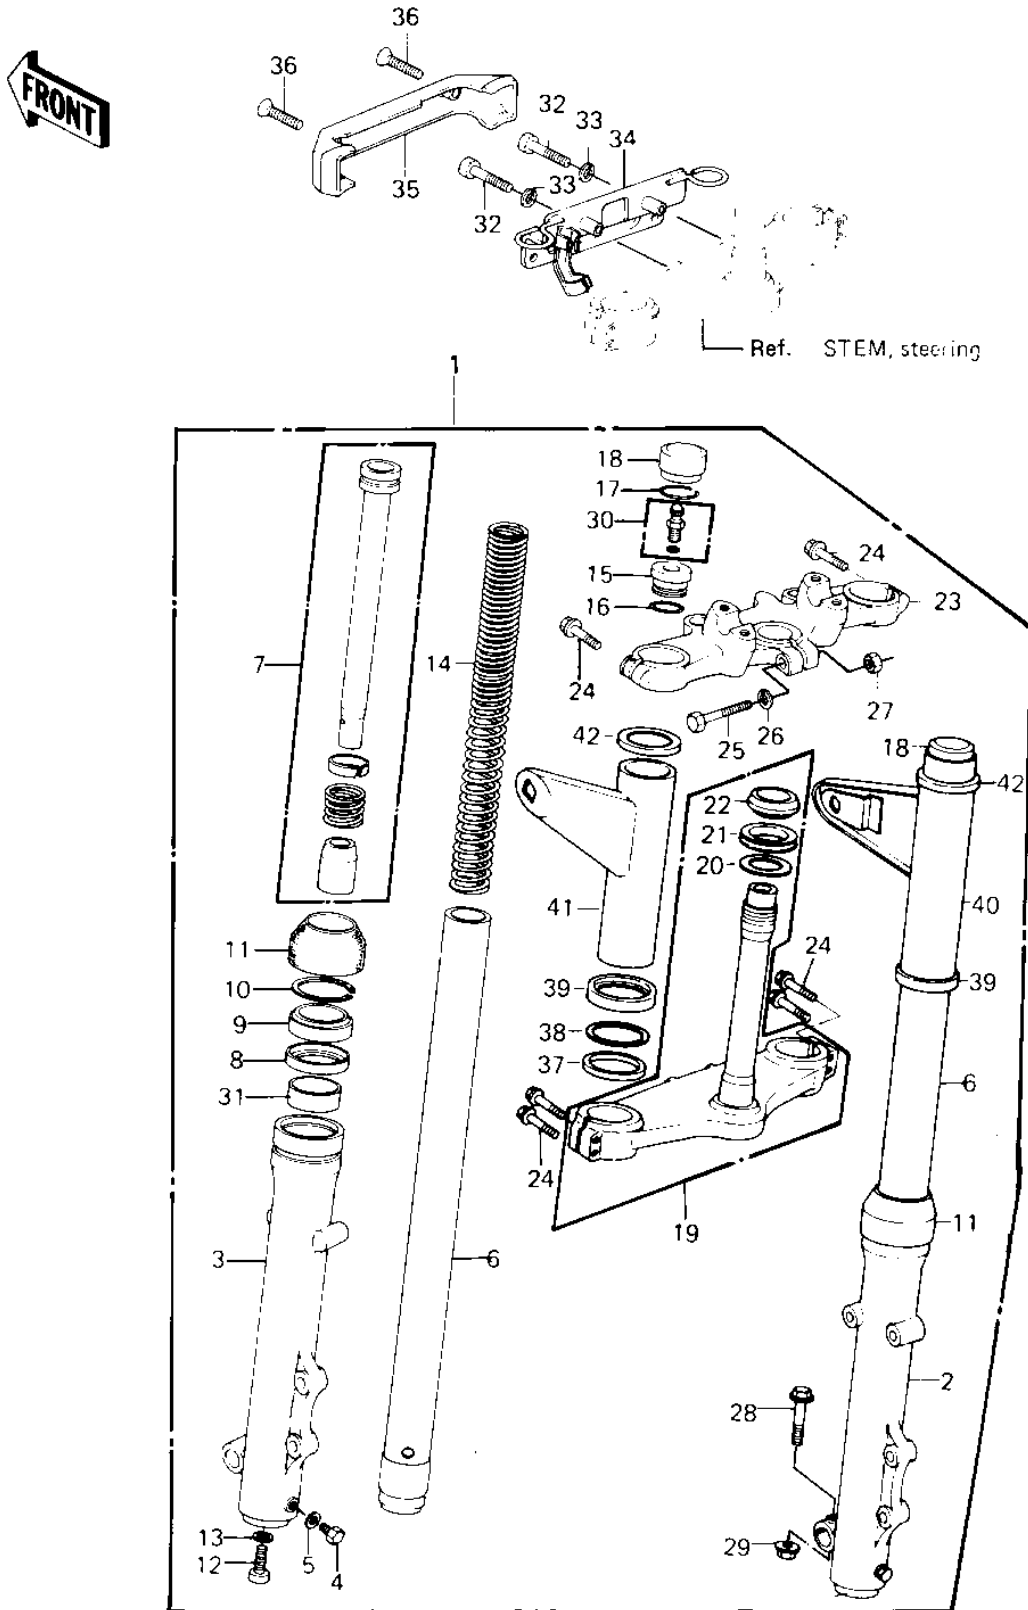

# 1981 KZ550-A2 PARTS DIAGRAM

FRONT FORK (KZ550-A2)

# 1981 KZ550-A2 PARTS LIST

## FRONT FORK (KZ550-A2)

ITEM NAME	PART NUMBER	QUANTITY
FORK-FRONT (Ref # 1)	44001-1171	1
TUBE,RH,FORK OUTER (Ref # 2)	44006-1057	1
TUBE,LH,FORK OUTER (Ref # 3)	44005-1057	1
BOLT HEX HEAD 6X8 (Ref # 4)	110B0608	2
GASKET,DRAIN PLUG (Ref # 5)	44045-047	2
PIPE-FORK INNER (Ref # 6)	44013-1044	2
CYLINDER-FORK (Ref # 7)	44022-1051	2
SPACER,FORK (Ref # 8)	92026-1038	2
SEAL-OIL,FORK (Ref # 9)	92049-1063	2
RING,SNAP (Ref # 10)	92033-1055	2
SEAL,DUST (Ref # 11)	92093-1047	2
BOLT,FORK CYLINDER (Ref # 12)	44041-078	2
GASKET,FORK CYL BOLT (Ref # 13)	44045-051	2
SPRING,FORK INNER (Ref # 14)	44026-1077	2
SEAT,FORK SPRING (Ref # 15)	44029-1019	2
"0" RING (Ref # 16)	92055-1034	2
CIRCLIP,FORK TOP (Ref # 17)	92033-1023	2
CAP,FORK TOP (Ref # 18)	11012-1136	2
STEM,STEERING (Ref # 19)	44037-1013	1
WASHER,PLAIN (Ref # 20)	92022-231	1
OIL SEAL,STEERING STM (Ref # 21)	92056-003	1
CONE,STEERING STEM (Ref # 22)	92047-012	1
HEAD,STEERING STEM (Ref # 23)	44039-1011	1
BOLT,8X40 (Ref # 24)	92001-1149	6
BOLT,HEX HEAD,8X55 (Ref # 25)	92001-1064	1
WASHER SPRING 8MM (Ref # 26)	461F0800	1
NUT,LOCK,8MM (Ref # 27)	92015-1124	1
BOLT,HEX HEAD,8X45 (Ref # 28)	92001-1136	1
NUT,8MM (Ref # 29)	92015-1055	1

## FRONT FORK (KZ550-A2)

ITEM NAME	PART NUMBER	QUANTITY
VALVE ASSY,AIR (Ref # 30)	16126-1025	2
BUSHING, FORK (Ref # 31)	44065-1011	2
BOLT-UPSET (Ref # 32)	112G0625	2
WASHER SPRING 6MM (Ref # 33)	461F0600	2
BRACKET,FORK COVER (Ref # 34)	11034-1879	1
COVER,FORK (Ref # 35)	44033-1053	1
SCREW-CSK-RD-CROS (Ref # 36)	222C0518	2
DAMPER RUBBER,FORK (Ref # 37)	92075-1137	2
WASHER,FORK COVER (Ref # 38)	92022-1111	2
GUIDE,FORK COVER,LOW (Ref # 39)	13169-1134	2
COVER-FORK,RH,BLACK (Ref # 40)	44033-1059	1
COVER-FORK,LH,BLACK (Ref # 41)	44033-1058	1
GUIDE,FORK COVER,UPPE (Ref # 42)	13169-1135	2