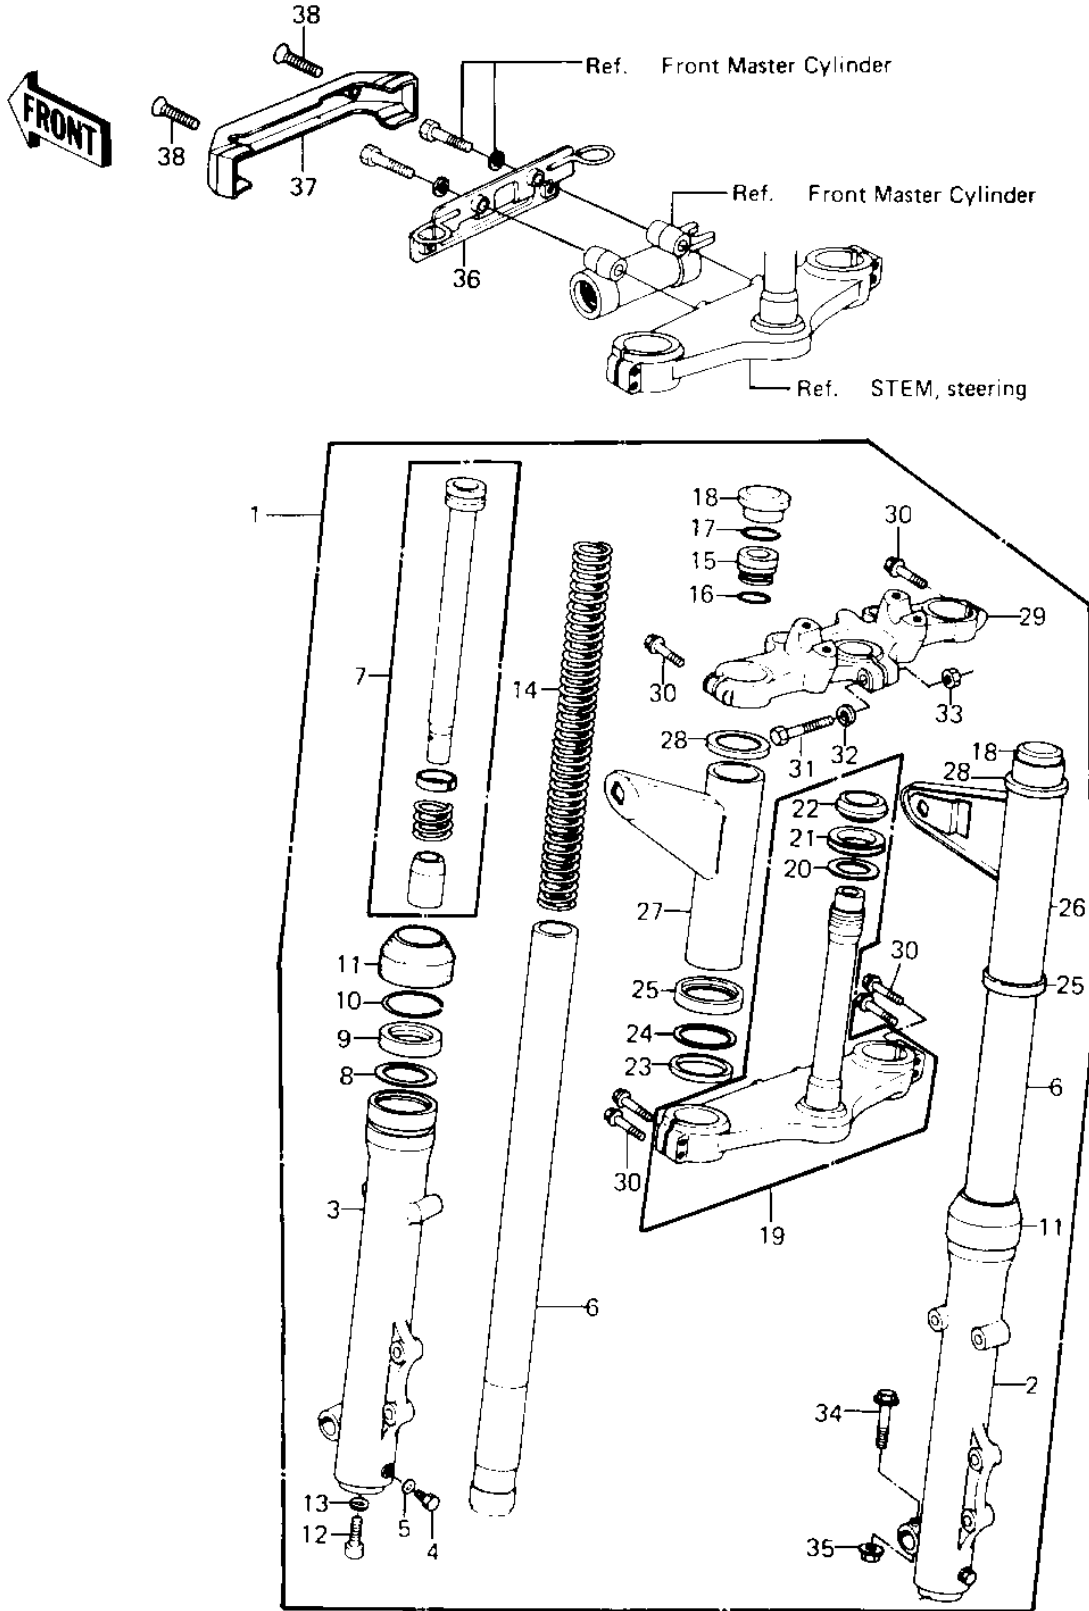

1981 KZ550-A2 PARTS DIAGRAM

FRONT FORK (KZ550-A1)

1981 KZ550-A2 PARTS LIST

FRONT FORK (KZ550-A1)

ITEM NAME	PART NUMBER	QUANTITY
FORK-FRONT (Ref # 1)	44001-1202	1
FORK-FRONT (Ref # 1)	44001-1202	1
TUBE,RH,FORK OUTER (Ref # 2)	44006-1018	1
TUBE,LH,FORK OUTER (Ref # 3)	44005-1018	1
BOLT HEX HEAD 6X8 (Ref # 4)	110B0608	2
GASKET,DRAIN PLUG (Ref # 5)	44045-047	2
TUBE,FORK,INNER (Ref # 6)	44013-1023	2
CYLINDER-FORK (Ref # 7)	44022-1024	2
SPACER,FORK (Ref # 8)	92026-1038	2
SEAL-OIL,FORK (Ref # 9)	92049-1063	2
SEAL-OIL,FORK (Ref # 9)	92049-1063	2
CIRCLIP,OUTER TUBE (Ref # 10)	92033-1022	2
SEAL,DUST (Ref # 11)	92093-1047	2
SEAL,DUST (Ref # 11)	92093-1047	2
BOLT,FORK CYLINDER (Ref # 12)	44041-078	2
GASKET,FORK CYL BOLT (Ref # 13)	44045-051	2
SPRING,FORK INNER (Ref # 14)	44026-1022	2
GUIDE,SPRING (Ref # 15)	44029-1006	2
"0" RING (Ref # 16)	92055-1034	2
CIRCLIP,FORK TOP (Ref # 17)	92033-1023	2
CAP,RUBBER,FORK TOP (Ref # 18)	11012-1061	2
STEM,STEERING (Ref # 19)	44037-1013	1
WASHER,PLAIN (Ref # 20)	92022-231	1
OIL SEAL,STEERING STM (Ref # 21)	92056-003	1
CONE,STEERING STEM (Ref # 22)	92047-012	1
DAMPER RUBBER,FORK (Ref # 23)	92075-1137	2
WASHER,FORK COVER (Ref # 24)	92022-1111	2
GUIDE,FORK COVER,LOW (Ref # 25)	13169-1134	2
COVER-FORK,RH,BLACK (Ref # 26)	44033-1059	1

1981 KZ550-A2 PARTS LIST

FRONT FORK (KZ550-A1)

ITEM NAME	PART NUMBER	QUANTITY
COVER-FORK,RH,BLACK (Ref # 26)	44033-1059	1
COVER-FORK,LH,BLACK (Ref # 27)	44033-1058	1
COVER-FORK,LH,BLACK (Ref # 27)	44033-1058	1
GUIDE,FORK COVER,UPPE (Ref # 28)	13169-1135	2
HEAD,STEERING STEM (Ref # 29)	44039-1011	1
BOLT,8X40 (Ref # 30)	92001-1149	6
BOLT,HEX HEAD,8X55 (Ref # 31)	92001-1064	1
WASHER SPRING 8MM (Ref # 32)	461F0800	1
NUT,LOCK,8MM (Ref # 33)	92015-1124	1
BOLT,HEX HEAD,8X45 (Ref # 34)	92001-1136	1
NUT,8MM (Ref # 35)	92015-1055	1
BRACKET,FORK COVER (Ref # 36)	11034-1790	1
COVER,FORK (Ref # 37)	44033-1053	1
SCREW-CSK-RD-CROS (Ref # 38)	222C0518	2