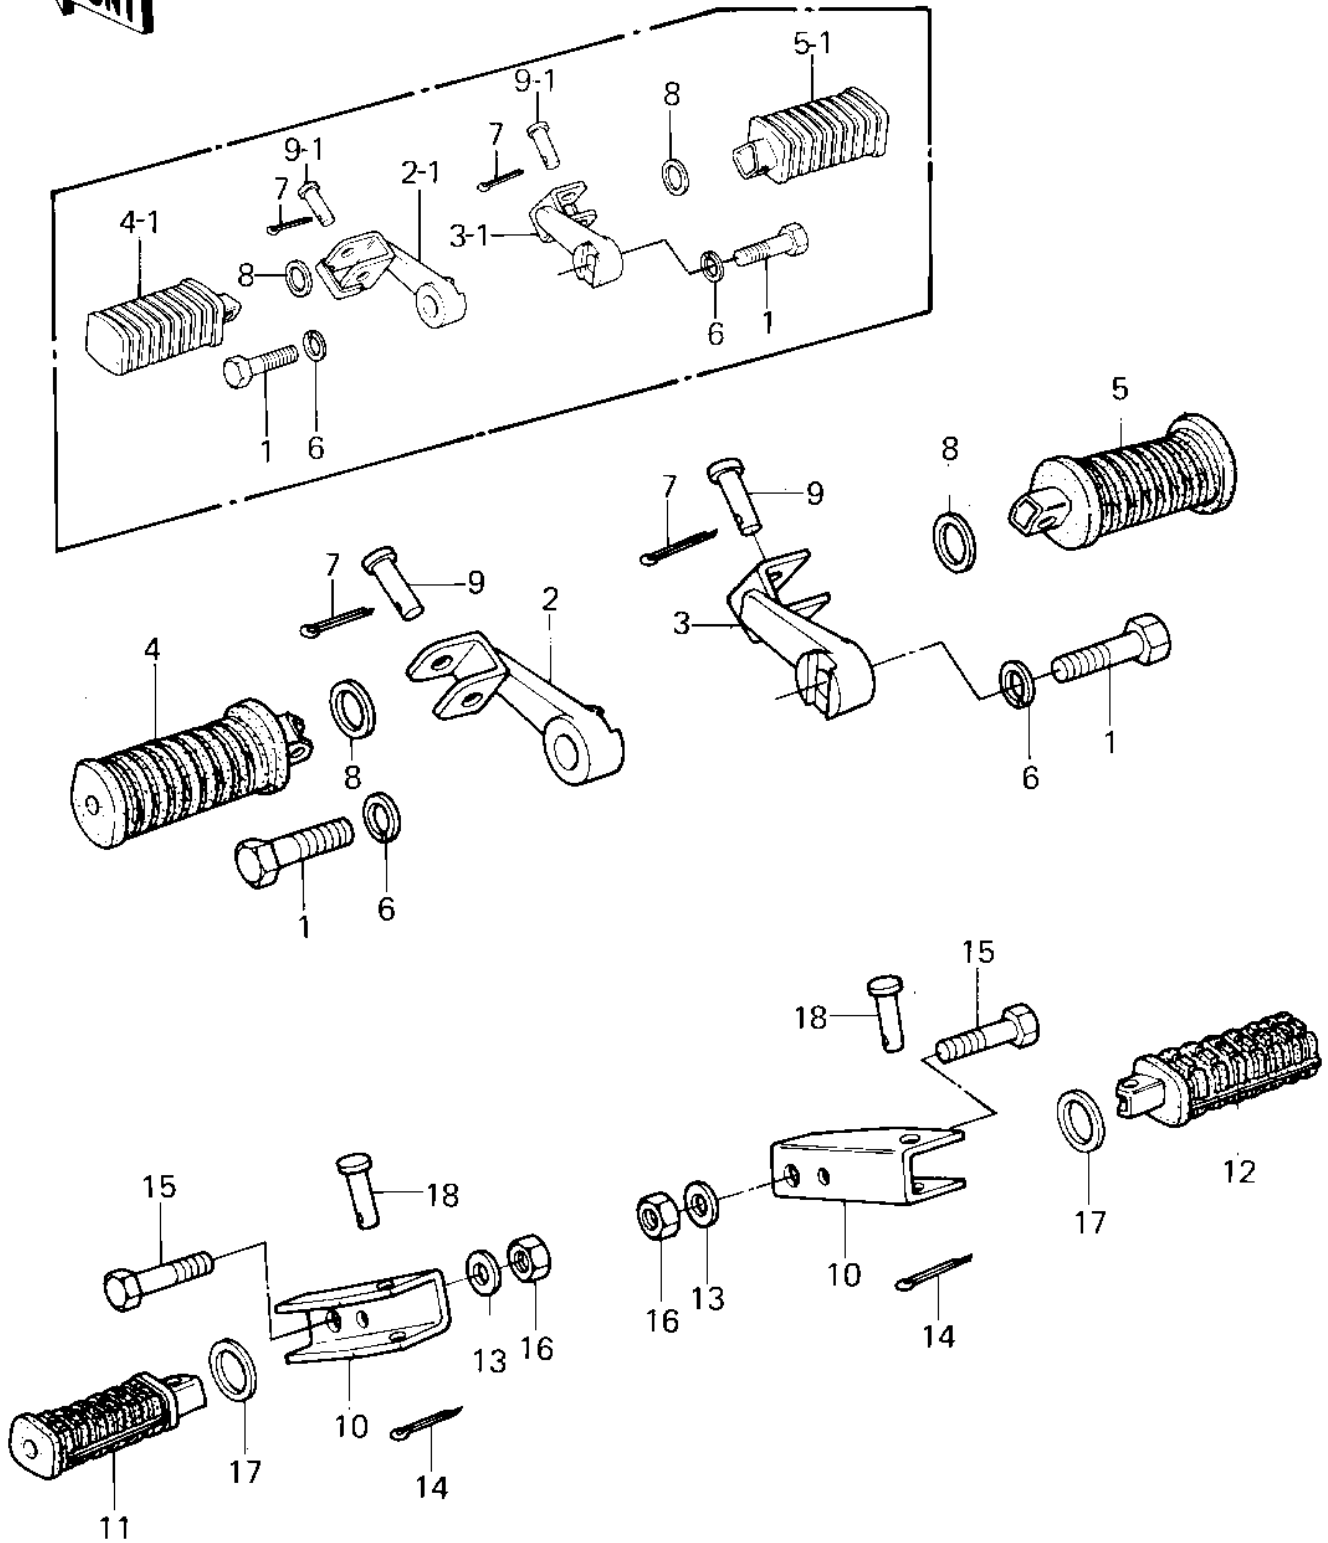

# 1981 KZ550-A2 PARTS DIAGRAM

FOOTRESTS ('80-'81 A1/A2)

# 1981 KZ550-A2 PARTS LIST

FOOTRESTS ('80-'81 A1/A2)

ITEM NAME	PART NUMBER	QUANTITY
BOLT,12X30 (Ref # 1)	113G1230A	2
HOLDER,STEP,L.H. (Ref # 2)	34003-1021	1
HOLDER-STEP,FR,LH (Ref # 2-1)	34003-1074	1
HOLDER,STEP,R.H. (Ref # 3)	34003-1022	1
HOLDER-STEP,FR,RH (Ref # 3-1)	34003-1075	1
STEP-ASSY (Ref # 4)	34027-1103	1
STEP-ASSY,FR,RH (Ref # 4-1)	34028-1018	1
STEP-ASSY (Ref # 5)	34027-1103	1
STEP-ASSY,FR,RH (Ref # 5-1)	34028-1018	1
WASHER SPRING 12MM (Ref # 6)	461F1200	2
PIN COTTER 2.5X16 (Ref # 7)	550D2516	2
WASHER,PLAIN (Ref # 8)	92022-250	2
PIN-FOOTREST BAR FIT (Ref # 9)	92043-080	2
PIN,FOOTREST BAR FIT (Ref # 9-1)	92043-115	2
HOLDER,REAR FOOTREST (Ref # 10)	34003-1025	2
STEP,FOOTREST,REAR,LH (Ref # 11)	34028-1009	1
STEP,FOOTREST,REAR,RH (Ref # 12)	34028-1010	1
WASHER PLAIN 10MM (Ref # 13)	411B1000	2
PIN,COTTER,2.0X12 (Ref # 14)	550D2012	2
BOLT,HEX HEAD,10X40 (Ref # 15)	92003-213	2
NUT,LOCK,10MM (Ref # 16)	92019-021	2
WASHER-PLAIN (Ref # 17)	92022-181	2
PIN (Ref # 18)	92043-1464	2