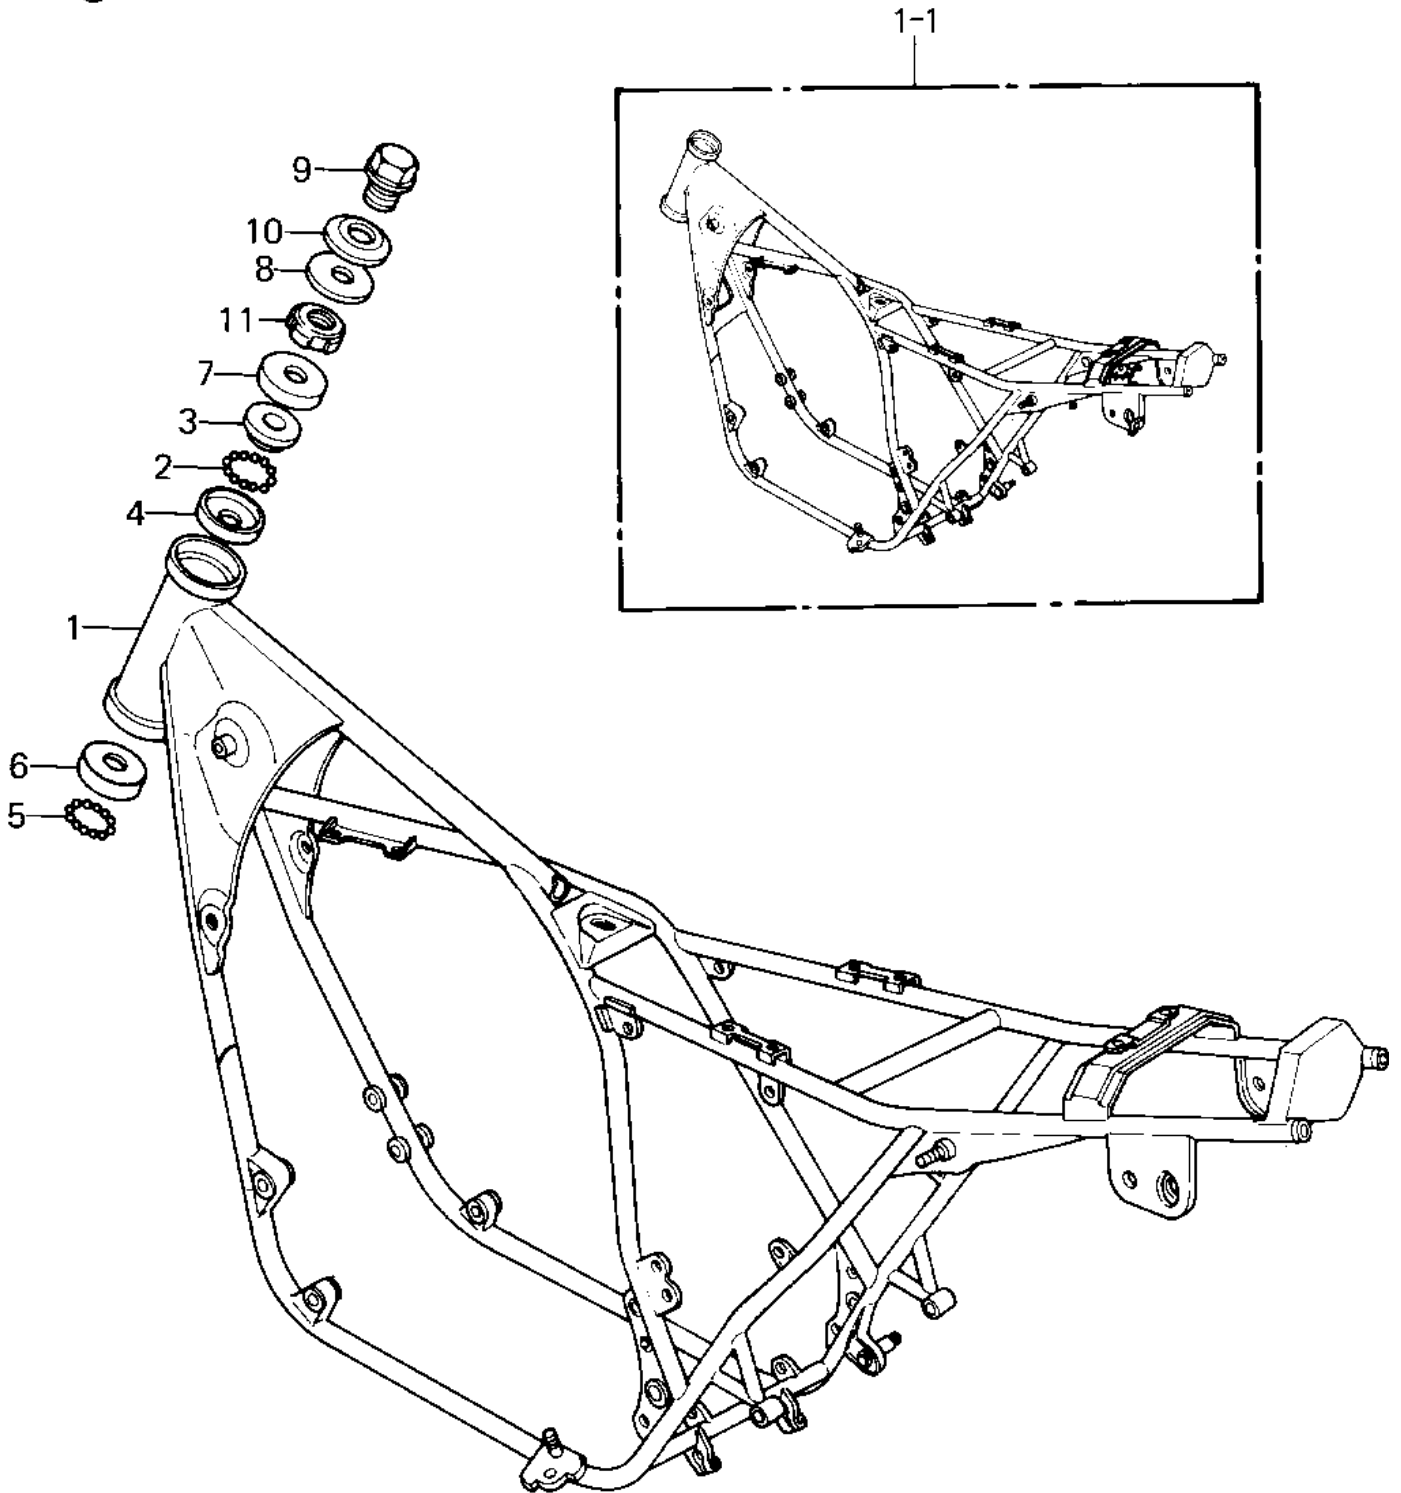

# 1981 KZ550-A2 PARTS DIAGRAM

FRAME ('80-'81 A1/A2)

# 1981 KZ550-A2 PARTS LIST

FRAME ('80-'81 A1/A2)

| ITEM NAME                        | PART NUMBER | QUANTITY |
|----------------------------------|-------------|----------|
| FRAME (Ref # 1)                  | 32002-1067  | 1        |
| FRAME-COMP (Ref # 1-1)           | 32002-1173  | 1        |
| BALL STEEL 1/4' (Ref # 2)        | 600A0800    | 19       |
| CONE,STRNG STM BRNG (Ref # 3)    | 92047-011   | 1        |
| RACE STRNG STEM BERNG (Ref # 4)  | 92048-006   | 1        |
| BALL STEEL 1/4' (Ref # 5)        | 600A0800    | 20       |
| RACE,STRNG STM BRNG (Ref # 6)    | 92048-008   | 1        |
| CAP, STEERING STEM (Ref # 7)     | 46098-016   | 1        |
| WASHER,WAVE (Ref # 8)            | 46100-003   | 1        |
| BOLT,STEERG STEM HEAD (Ref # 9)  | 92007-031   | 1        |
| WASHER,STEERG STM HD (Ref # 10)  | 92022-230   | 1        |
| NUT STEERING STEM LCK (Ref # 11) | 92090-007   | 1        |