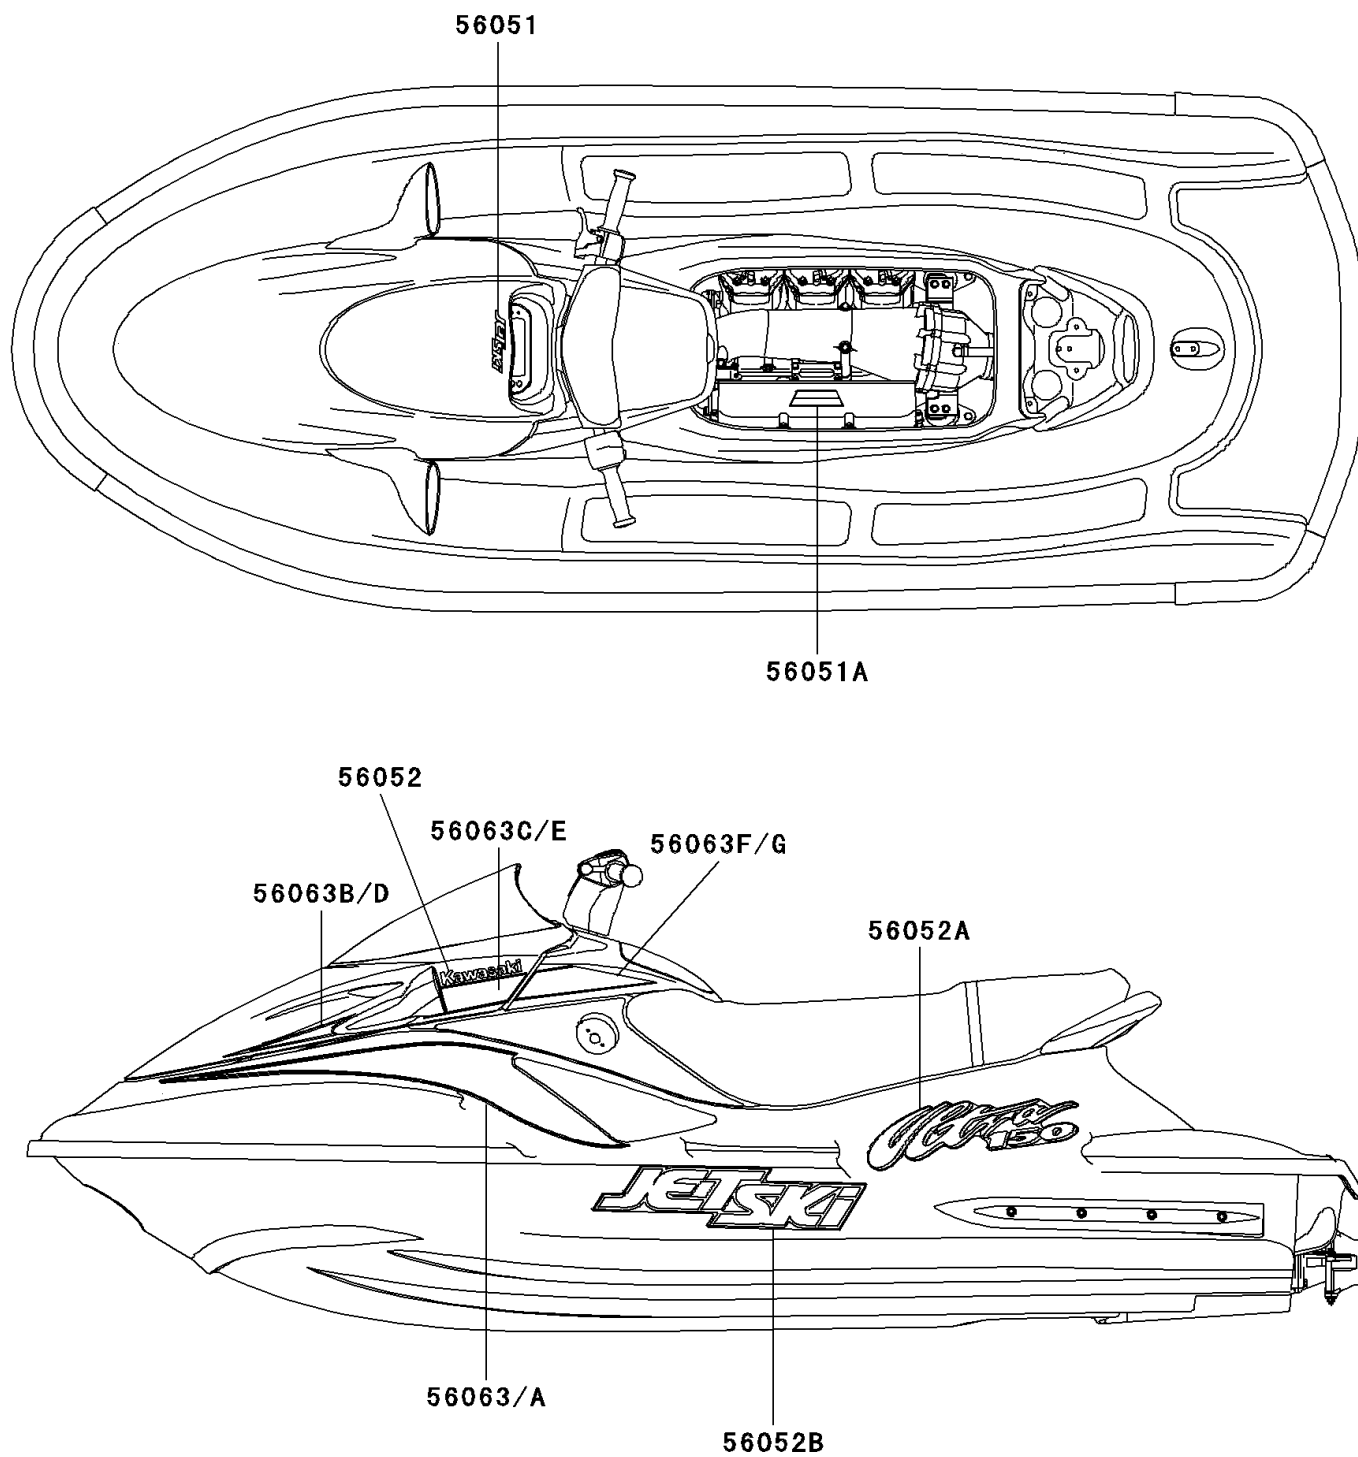

## 2000 Ultra 150 PARTS DIAGRAM

Decals (JH1200-A2)

F3880A

## 2000 Ultra 150 PARTS LIST

Decals(JH1200-A2)

ITEM NAME	PART NUMBER	QUANTITY
MARK,METER COVER,JET SKI (Ref # 56051)	56051-3816	1
MARK,1200 TRIPLE (Ref # 56051A)	56051-3821	1
MARK,KAWASAKI (Ref # 56052)	56052-3723	1
MARK,DECK,ULTRA (Ref # 56052A)	56052-3725	1
MARK,HULL,JET SKI (Ref # 56052B)	56052-3726	1
PATTERN,DECK,LH (Ref # 56063)	56063-3722	1
PATTERN,DECK,RH (Ref # 56063A)	56063-3723	1
PATTERN,HATCH COVER,FR,LH (Ref # 56063B)	56063-3724	1
PATTERN,HATCH COVER,RR,LH (Ref # 56063C)	56063-3725	1
PATTERN,HATCH COVER,FR,RH (Ref # 56063D)	56063-3726	1
PATTERN,HATCH COVER,RR,RH (Ref # 56063E)	56063-3727	1
PATTERN,METER COVER,LH (Ref # 56063F)	56063-3728	1
PATTERN,METER COVER,RH (Ref # 56063G)	56063-3729	1