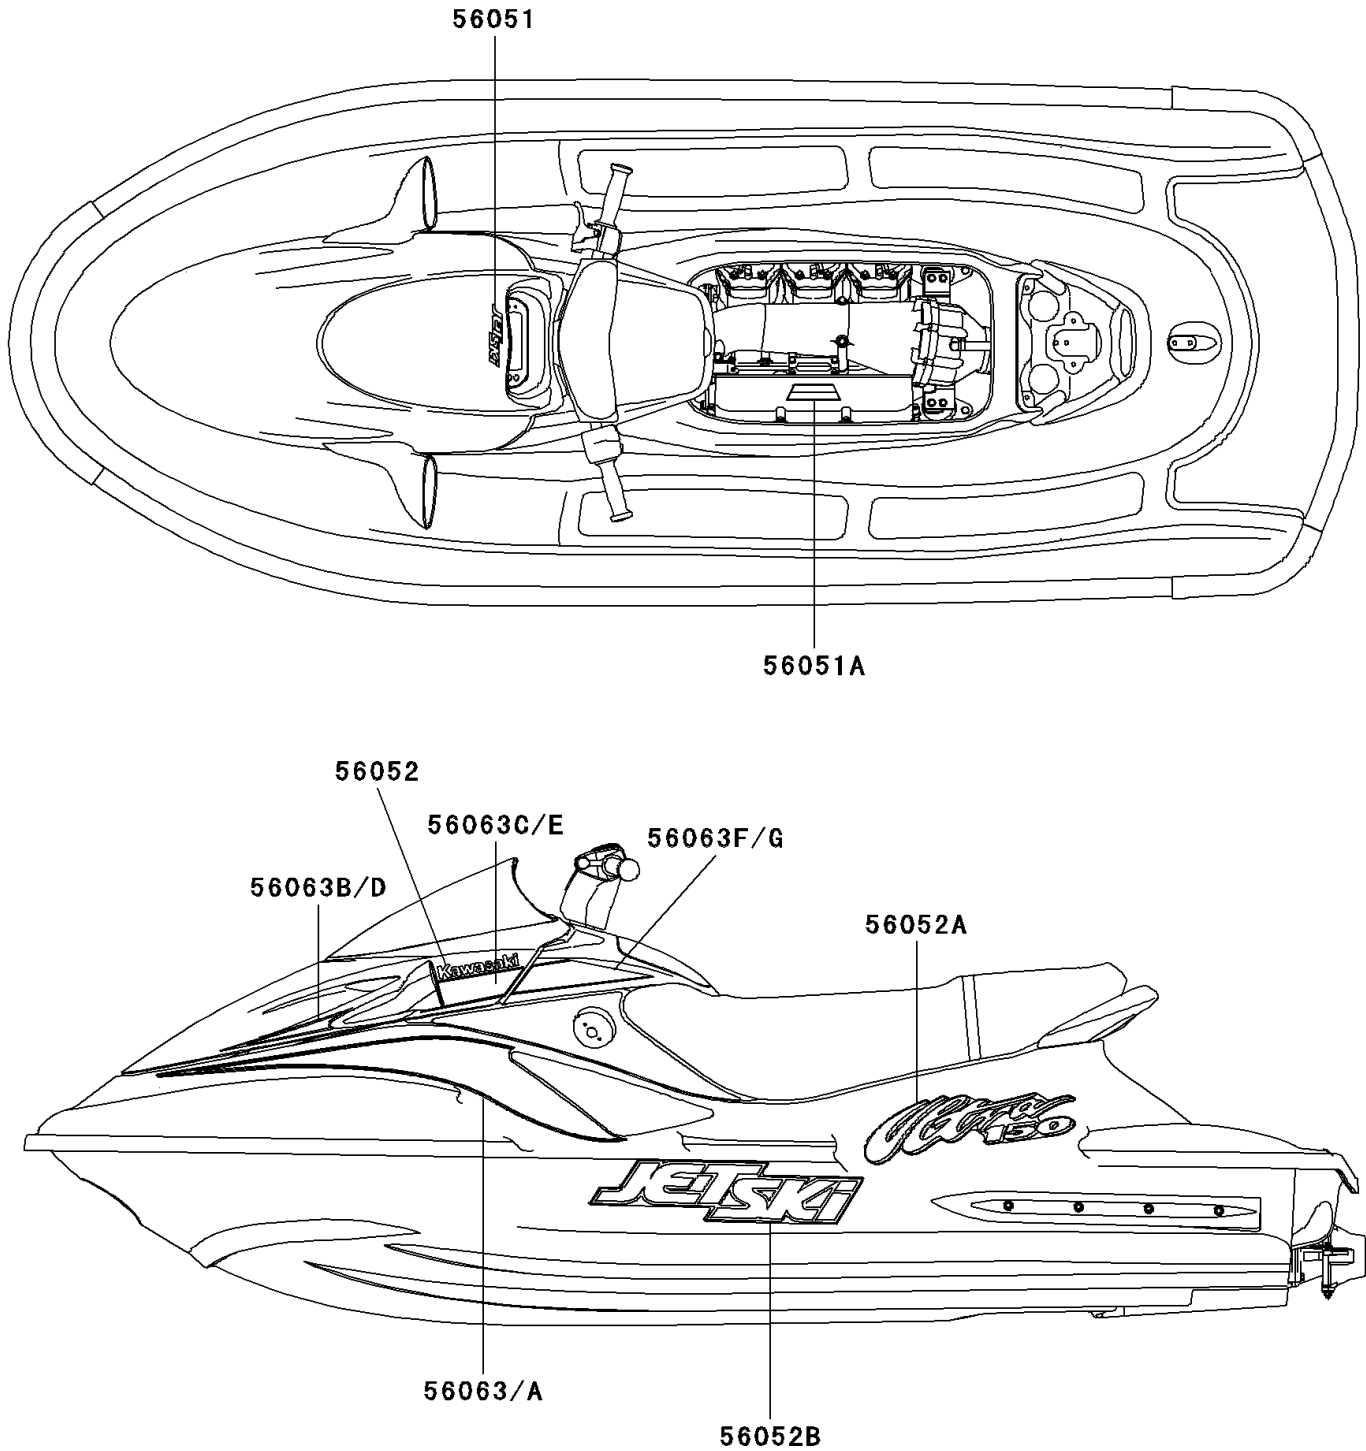

2000 Ultra 150 PARTS DIAGRAM

Decals(JH1200-A2)

F3880A

2000 Ultra 150 PARTS LIST

Decals(JH1200-A2)

ITEM NAME	PART NUMBER	QUANTITY
MARK,METER COVER,JET SKI (Ref # 56051)	56051-3816	1
MARK,1200 TRIPLE (Ref # 56051A)	56051-3821	1
MARK,KAWASAKI (Ref # 56052)	56052-3723	2
MARK,DECK,ULTRA (Ref # 56052A)	56052-3725	2
MARK,HULL,JET SKI (Ref # 56052B)	56052-3726	2
PATTERN,DECK,LH (Ref # 56063)	56063-3722	1
PATTERN,DECK,RH (Ref # 56063A)	56063-3723	1
PATTERN,HATCH COVER,FR,LH (Ref # 56063B)	56063-3724	1
PATTERN,HATCH COVER,RR,LH (Ref # 56063C)	56063-3725	1
PATTERN,HATCH COVER,FR,RH (Ref # 56063D)	56063-3726	1
PATTERN,HATCH COVER,RR,RH (Ref # 56063E)	56063-3727	1
PATTERN,METER COVER,LH (Ref # 56063F)	56063-3728	1
PATTERN,METER COVER,RH (Ref # 56063G)	56063-3729	1