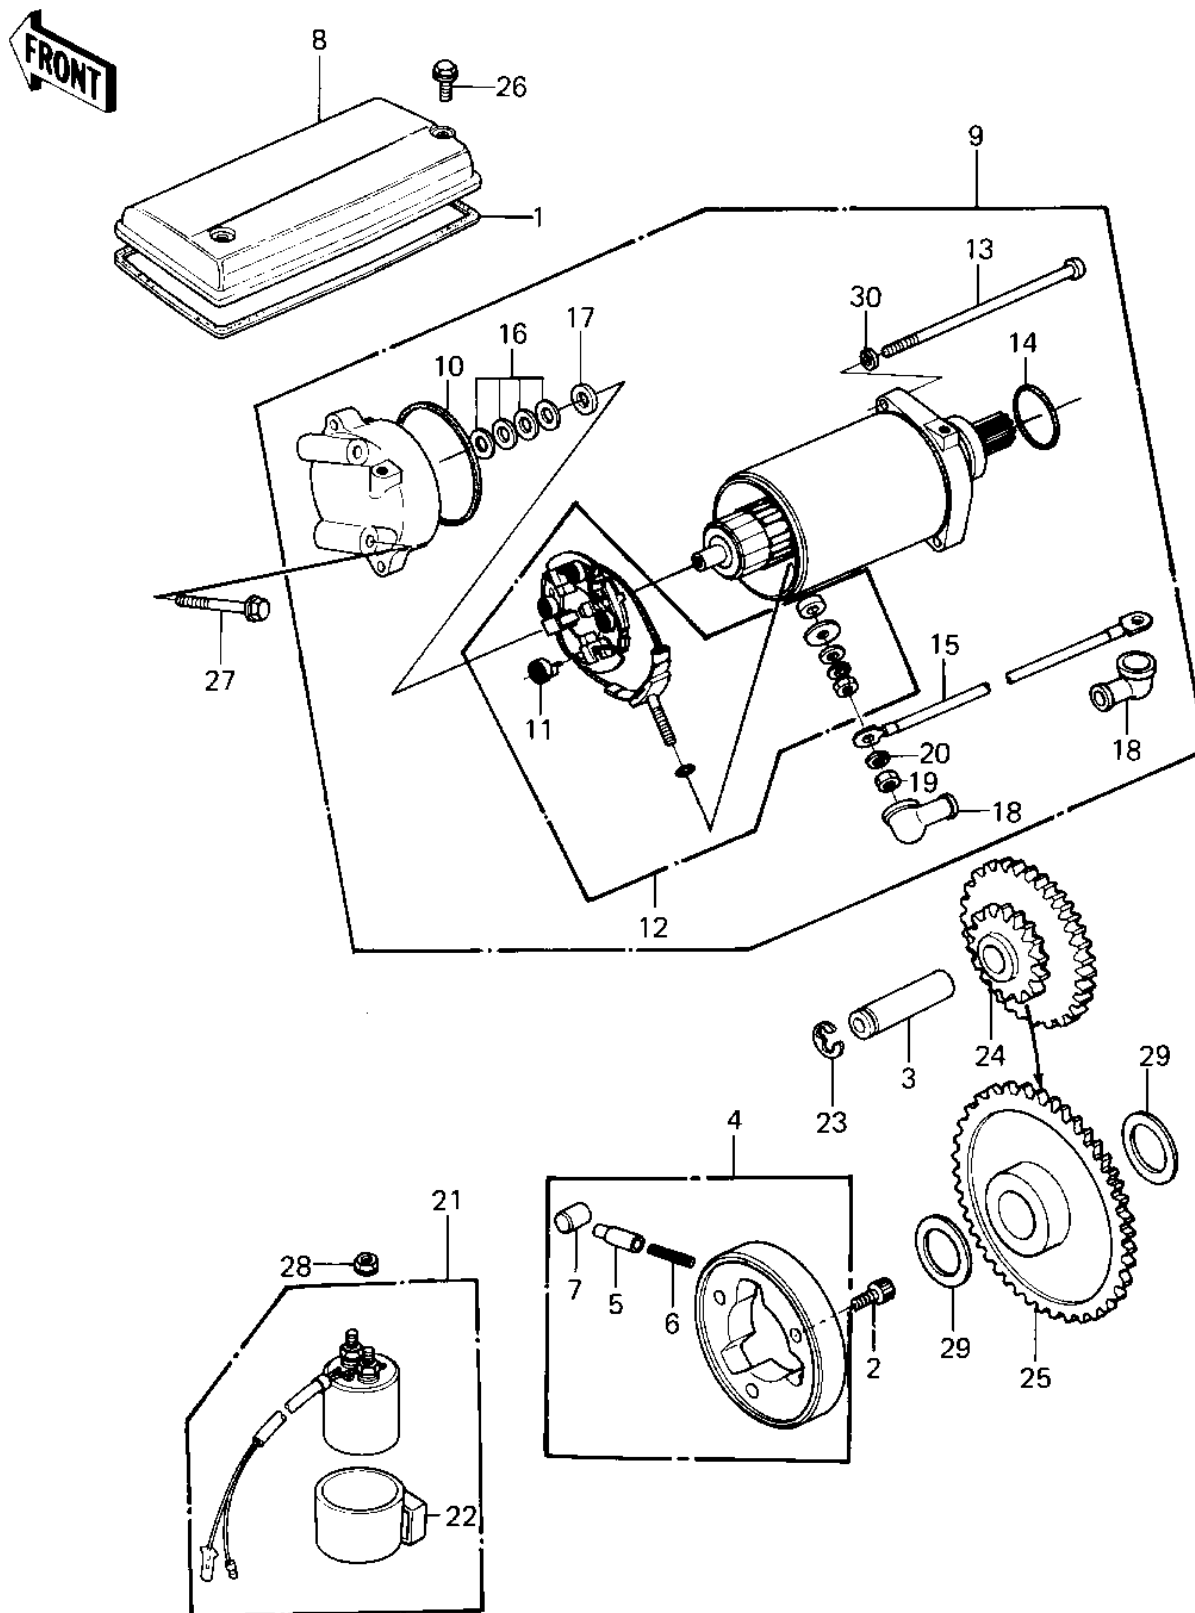

1980 KZ550-A1 PARTS DIAGRAM

STARTER MOTOR/STARTER CLUTCH ('80-'81 A1)

1980 KZ550-A1 PARTS LIST

STARTER MOTOR/STARTER CLUTCH ('80-'81 A1)

ITEM NAME	PART NUMBER	QUANTITY
GASKET,STARTER COVER (Ref # 1)	11009-1069	1
BOLT,SOCKET,8X10 (Ref # 2)	92001-1424	2
SHAFT,IDLE GEAR (Ref # 3)	13107-1006	1
CLUTCH ASSY,ONEWAY (Ref # 4)	13193-1002	1
PIN (Ref # 5)	92043-132	1
SPRING,COIL (Ref # 6)	92081-159	1
ROLLER (Ref # 7)	92122-006	1
COVER,STARTER MOTOR (Ref # 8)	14025-1050	1
STARTER-ELECTRIC (Ref # 9)	21163-1031	1
"O" RING,STARTER MOTR (Ref # 10)	92055-1086	1
SPRING,CARBON BRUSH (Ref # 11)	21040-1002	1
BRUSH SET,CARBON (Ref # 12)	21039-1005	1
SCREW,PAN HEAD,6X110 (Ref # 13)	21015-005	1
"O" RING,STARTING MTR (Ref # 14)	21027-004	1
WIRE,STARTER MOTOR (Ref # 15)	26011-1073	1
WASHER,THRUST,0.2T (Ref # 16)	21025-011	1
WASHER,THRUST,0.8T (Ref # 17)	92022-1132	1
GROMMET,CORD (Ref # 18)	21017-017	1
NUT 6MM (Ref # 19)	312B0600	1
WASHER SPRING 6MM (Ref # 20)	461F0600	1
SWITCH ASSY,MAGNETIC (Ref # 21)	21164-005	1
DAMPER MAG SWITCH SHK (Ref # 22)	21064-002	1
CIRCLIP 12MM (Ref # 23)	482K0200	1
GEAR,STARTER IDLE (Ref # 24)	59051-1011	1
GEAR,ONEWAY CLUTCH (Ref # 25)	16085-1030	1
BOLT,6X10 (Ref # 26)	92001-1151	1
BOLT,HEX HEAD,6X54 (Ref # 27)	92003-110	1
NUT-6MM (Ref # 28)	92015-1078	1
SPACER,25X36X3.2 (Ref # 29)	92026-1025	1

1980 KZ550-A1 PARTS LIST

STARTER MOTOR/STARTER CLUTCH ('80-'81 A1)

ITEM NAME	PART NUMBER	QUANTITY
WASHER SPRING 5MM (Ref # 30)	461F0500	1