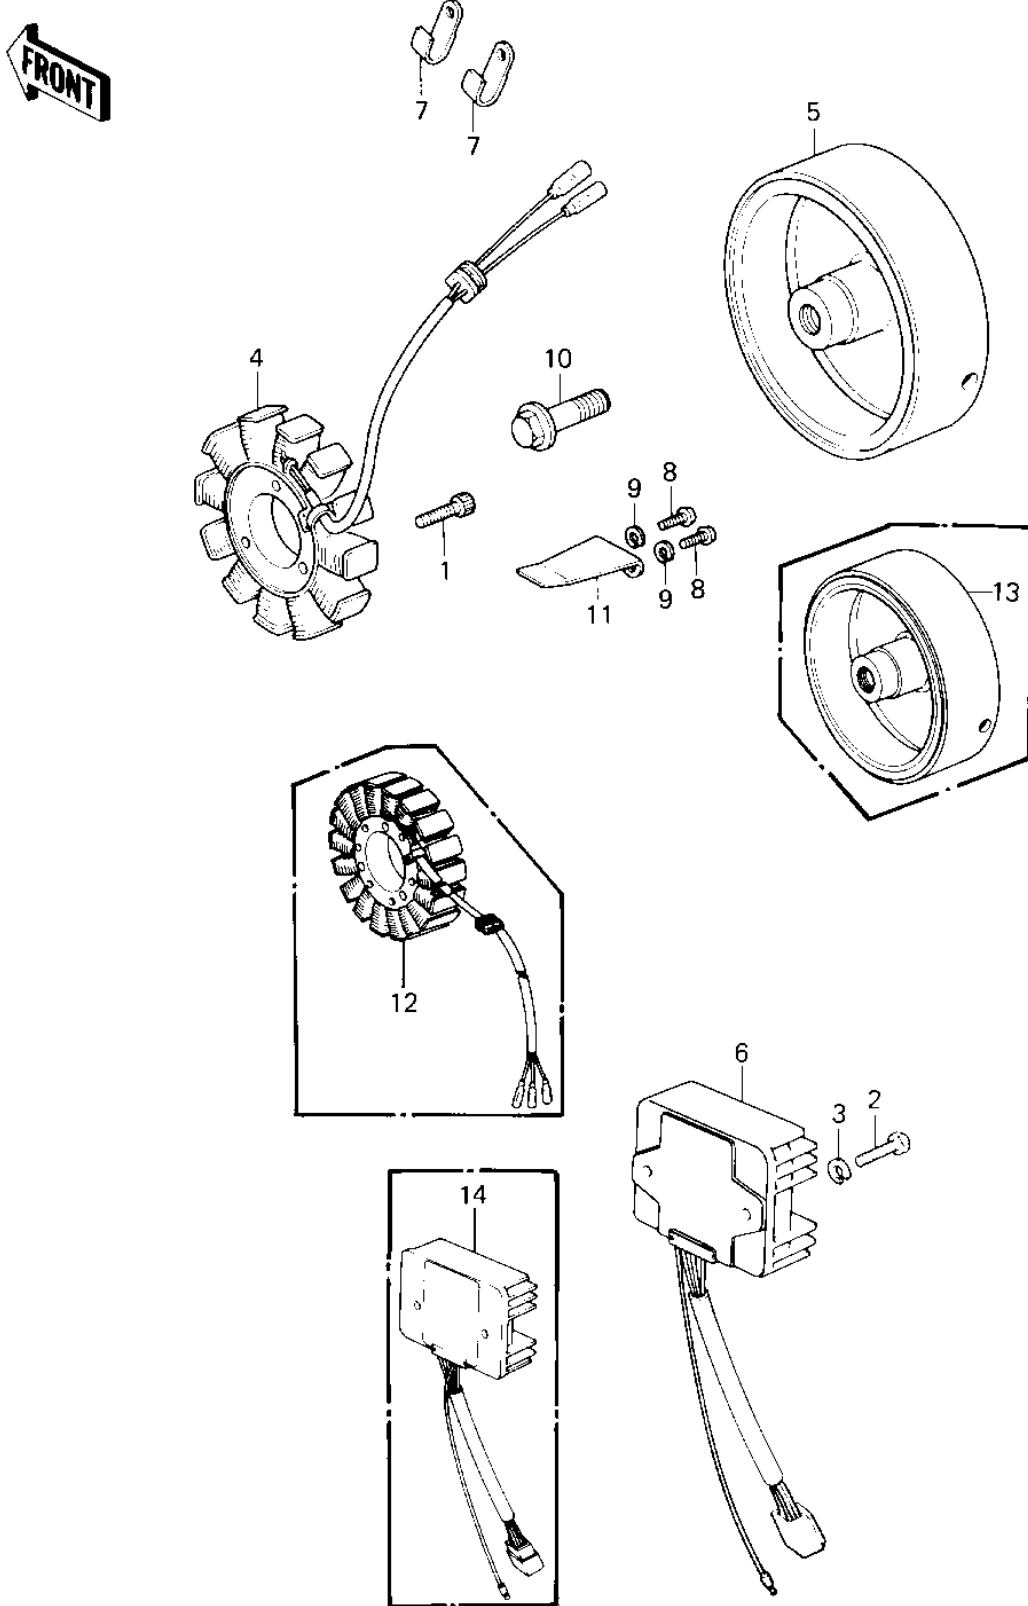

# 1981 KZ550-A2 PARTS DIAGRAM

GENERATOR/REGULATOR ('80-'81 A1/A2)

## 1981 KZ550-A2 PARTS LIST

### GENERATOR/REGULATOR ('80-'81 A1/A2)

ITEM NAME	PART NUMBER	QUANTITY
BOLT,ALLEN,6X28 (Ref # 1)	120P0628	3
BOLT-UPSET (Ref # 2)	112G0625	2
WASHER SPRING 6MM (Ref # 3)	461F0600	2
STATOR ASSY,GENERATOR (Ref # 4)	21003-1013	1
ROTOR,GENERATOR (Ref # 5)	21050-1007	1
REGULATOR,VOLTAGE (Ref # 6)	21066-1011	1
CLAMP,WIRING HARNESS (Ref # 7)	21126-008	2
SCREW PAN HEAD 5X12 (Ref # 8)	220B0512	2
WASHER SPRING 5MM (Ref # 9)	461F0500	2
BOLT,10X40 (Ref # 10)	92001-1201	1
CLAMP,GENERATOR WIRE (Ref # 11)	92037-1122	1
STATOR,GENERATOR (Ref # 12)	21003-1038	1
FLYWHEEL,GENERATOR (Ref # 13)	21050-1019	1
REGULATOR,VOLTAGE (Ref # 14)	21066-1008	1