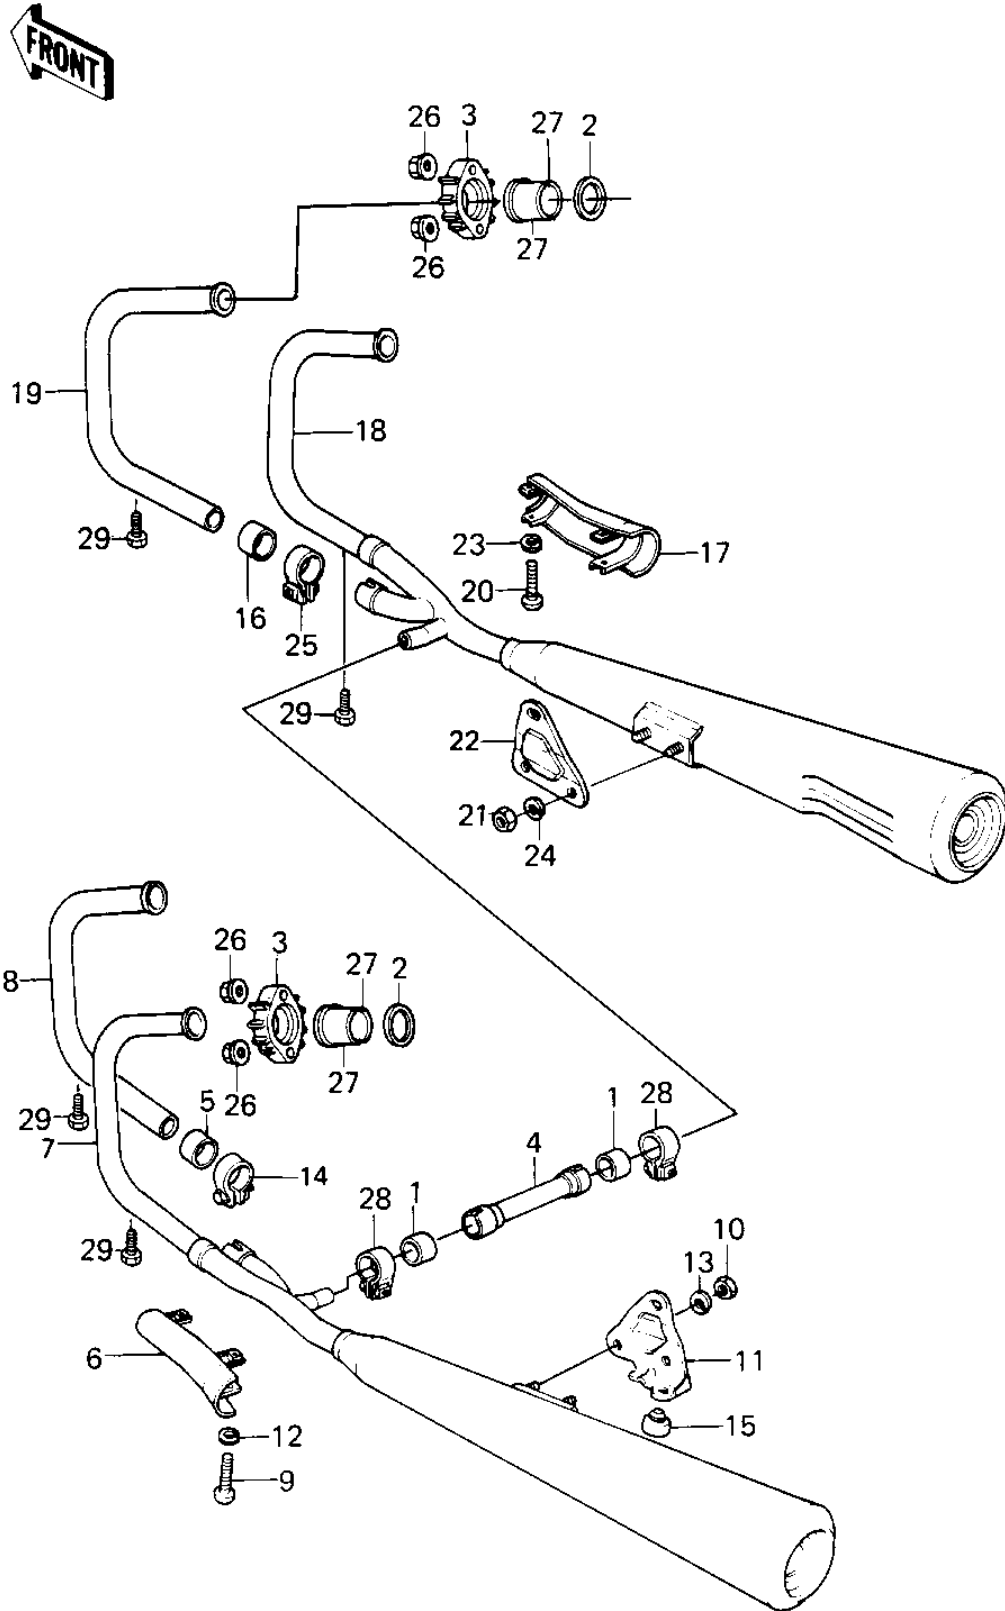

1981 KZ550-A2 PARTS DIAGRAM

MUFFLERS ('80-'81 A2/A3)

1981 KZ550-A2 PARTS LIST

MUFFLERS ('80-'81 A2/A3)

ITEM NAME	PART NUMBER	QUANTITY
GASKET,MUFFLER CONNEC (Ref # 1)	11060-1051	2
GASKET,EXHAUST PIPE H (Ref # 2)	11009-1866	4
HOLDER,EXHAUST PIPE (Ref # 3)	18069-1006	4
PIPE,MUFFLER CONNECT1 (Ref # 4)	32032-1671	1
GASKET,EXHAUST PIPE C (Ref # 5)	11009-1667	1
COVER,MUFFLER,LH (Ref # 6)	14025-1531	1
MUFFLER,L.H. (Ref # 7)	18001-1128	1
MUFFLER,L.H. (Ref # 7)	18001-1128	1
PIPE,EXHAUST,#2 (Ref # 8)	18049-1067	1
PIPE,EXHAUST,#2 (Ref # 8)	18049-1067	1
SCREW PAN HEAD 6X40 (Ref # 9)	220B0640	2
NUT,8M/M (Ref # 10)	317B0800	2
BRACKET,MUFFLER,L.H. (Ref # 11)	32069-1031	1
WASHER SPRING 6MM (Ref # 12)	461F0600	2
WASHER SPRING 8MM (Ref # 13)	461F0800	2
CLAMP,EXHAUST PIPE (Ref # 14)	92037-1089	1
CLAMP,42MM (Ref # 14)	92037-1349	1
DAMPER RUBB MAIN STAD (Ref # 15)	92075-015	1
GASKET,EXHAUST PIPE C (Ref # 16)	11009-1667	1
COVER,MUFFLER,RH (Ref # 17)	14025-1532	1
MUFFLER,R.H. (Ref # 18)	18001-1129	1
MUFFLER,R.H. (Ref # 18)	18001-1129	1
PIPE,EXHAUST,#3 (Ref # 19)	18049-1068	1
PIPE,EXHAUST,#3 (Ref # 19)	18049-1068	1
SCREW PAN HEAD 6X40 (Ref # 20)	220B0640	2
NUT,8M/M (Ref # 21)	317B0800	2
BRACKET,MUFFLER,R.H. (Ref # 22)	32069-1032	1
WASHER SPRING 6MM (Ref # 23)	461F0600	2
WASHER SPRING 8MM (Ref # 24)	461F0800	2