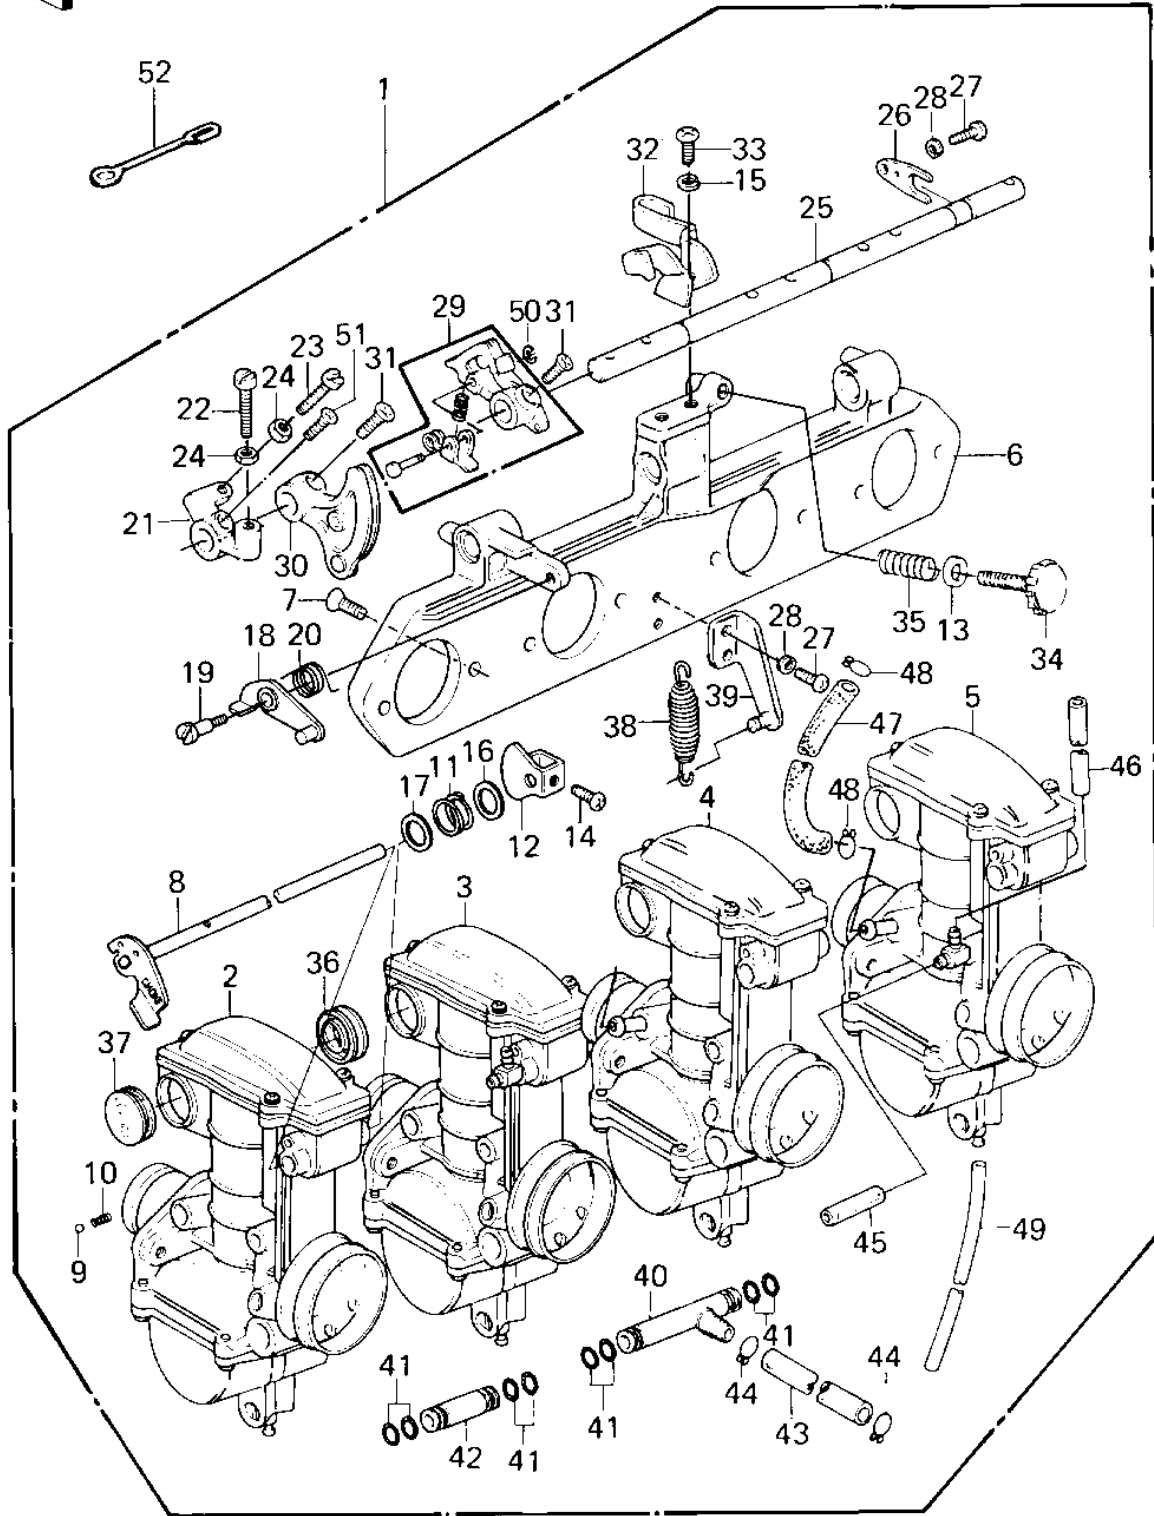

# 1981 KZ550-A2 PARTS LIST

CARBURETOR ASSY ('80-'81 A1/A2)

ITEM NAME	PART NUMBER	QUANTITY
CARBURETOR ASSY, (Ref # 1)	16001-1210	1
CARBURETOR ASSY, (Canada) (Ref # 1)	16001-1285	1
CARBURETOR,L.H,OUTSID (Ref # 2)	16001-1255	1
CARBURETOR,L.H,OUTSID (Canada) (Ref # 2)	16001-1305	1
CARBURETOR,L.H,INSIDE (Ref # 3)	16001-1254	1
CARBURETOR,L.H,INSIDE (Canada) (Ref # 3)	16001-1306	1
CARBURETOR,R.H,INSIDE (Ref # 4)	16001-1253	1
CARBURETOR,R.H,INSIDE (Canada) (Ref # 4)	16001-1307	1
CARBURETOR,R.H,OUTSID (Ref # 5)	16001-1252	1
CARBURETOR,R.H,OUTSID (Canada) (Ref # 5)	16001-1308	1
BRACKET,CARBURETOR (Ref # 6)	11034-1588	1
SCREW CNTSNK HD 6X16 (Ref # 7)	221B0616	8
SHAFT,CHOKE LEVER (Ref # 8)	16041-1021	1
BALL STEEL 5/32' (Ref # 9)	600A0500	1
SPRING, CHOKE LEVER (Ref # 10)	92081-1195	1
SPRING,CHOKE LEVER (Ref # 11)	92081-1191	1
CAM,CHOKE (Ref # 12)	49060-1002	1
WASHER PLAIN 6MM (Ref # 13)	411B0600	1
SCREW PAN HEAD 4X8 (Ref # 14)	220B0408	1
WASHER SPRING 6MM (Ref # 15)	461F0600	2
WASHER,CHOKE LEVER (Ref # 16)	92022-1168	1
WASHER,CHOKE LEVER (Ref # 17)	92022-1169	1
LEVER ASSY,TIMING (Ref # 18)	13168-1053	1
SCREW,TIMING LEVER (Ref # 19)	92009-1081	1
SPRING,TIMING LEVER (Ref # 20)	92081-1192	1
BRACKET,THROTTLE STOP (Ref # 21)	11034-1590	1
SCREW,TIMING LEVER (Ref # 22)	92009-1082	1
SCREW,THROTTLE STOP (Ref # 23)	92009-1083	1
NUT 5MM (Ref # 24)	312B0500	2