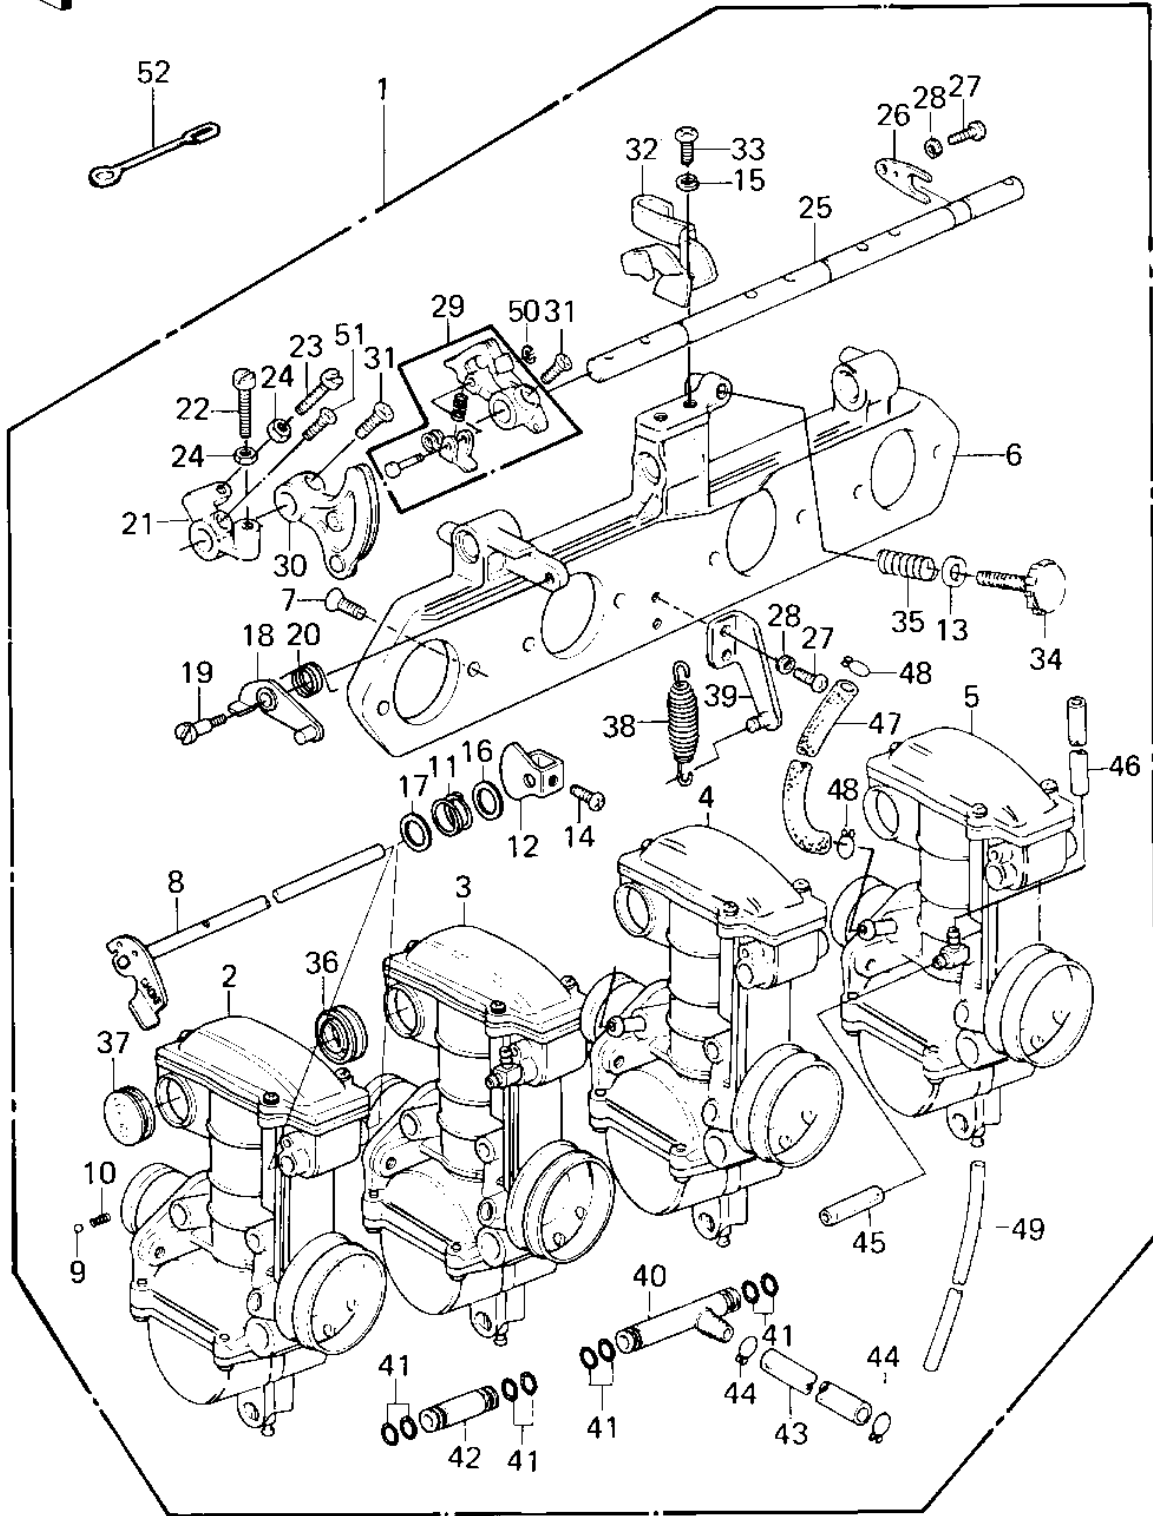

# 1980 KZ550-A1 PARTS DIAGRAM

CARBURETOR ASSY ('80-'81 A1/A2)

## CARBURETOR ASSY ('80-'81 A1/A2)

ITEM NAME	PART NUMBER	QUANTITY
CARBURETOR ASSY, (Ref # 1)	16001-1210	1
CARBURETOR ASSY, (Canada) (Ref # 1)	16001-1285	1
CARBURETOR,L.H,OUTSID (Ref # 2)	16001-1255	1
CARBURETOR,L.H,OUTSID (Canada) (Ref # 2)	16001-1305	1
CARBURETOR,L.H,INSIDE (Ref # 3)	16001-1254	1
CARBURETOR,L.H,INSIDE (Canada) (Ref # 3)	16001-1306	1
CARBURETOR,R.H,INSIDE (Ref # 4)	16001-1253	1
CARBURETOR,R.H,INSIDE (Canada) (Ref # 4)	16001-1307	1
CARBURETOR,R.H,OUTSID (Ref # 5)	16001-1252	1
CARBURETOR,R.H,OUTSID (Canada) (Ref # 5)	16001-1308	1
BRACKET,CARBURETOR (Ref # 6)	11034-1588	1
SCREW CNTSNK HD 6X16 (Ref # 7)	221B0616	8
SHAFT,CHOKE LEVER (Ref # 8)	16041-1021	1
BALL STEEL 5/32' (Ref # 9)	600A0500	1
SPRING, CHOKE LEVER (Ref # 10)	92081-1195	1
SPRING,CHOKE LEVER (Ref # 11)	92081-1191	1
CAM,CHOKE (Ref # 12)	49060-1002	1
WASHER PLAIN 6MM (Ref # 13)	411B0600	1
SCREW PAN HEAD 4X8 (Ref # 14)	220B0408	1
WASHER SPRING 6MM (Ref # 15)	461F0600	2
WASHER,CHOKE LEVER (Ref # 16)	92022-1168	1
WASHER,CHOKE LEVER (Ref # 17)	92022-1169	1
LEVER ASSY,TIMING (Ref # 18)	13168-1053	1
SCREW,TIMING LEVER (Ref # 19)	92009-1081	1
SPRING,TIMING LEVER (Ref # 20)	92081-1192	1
BRACKET,THROTTLE STOP (Ref # 21)	11034-1590	1
SCREW,TIMING LEVER (Ref # 22)	92009-1082	1
SCREW,THROTTLE STOP (Ref # 23)	92009-1083	1
NUT 5MM (Ref # 24)	312B0500	2