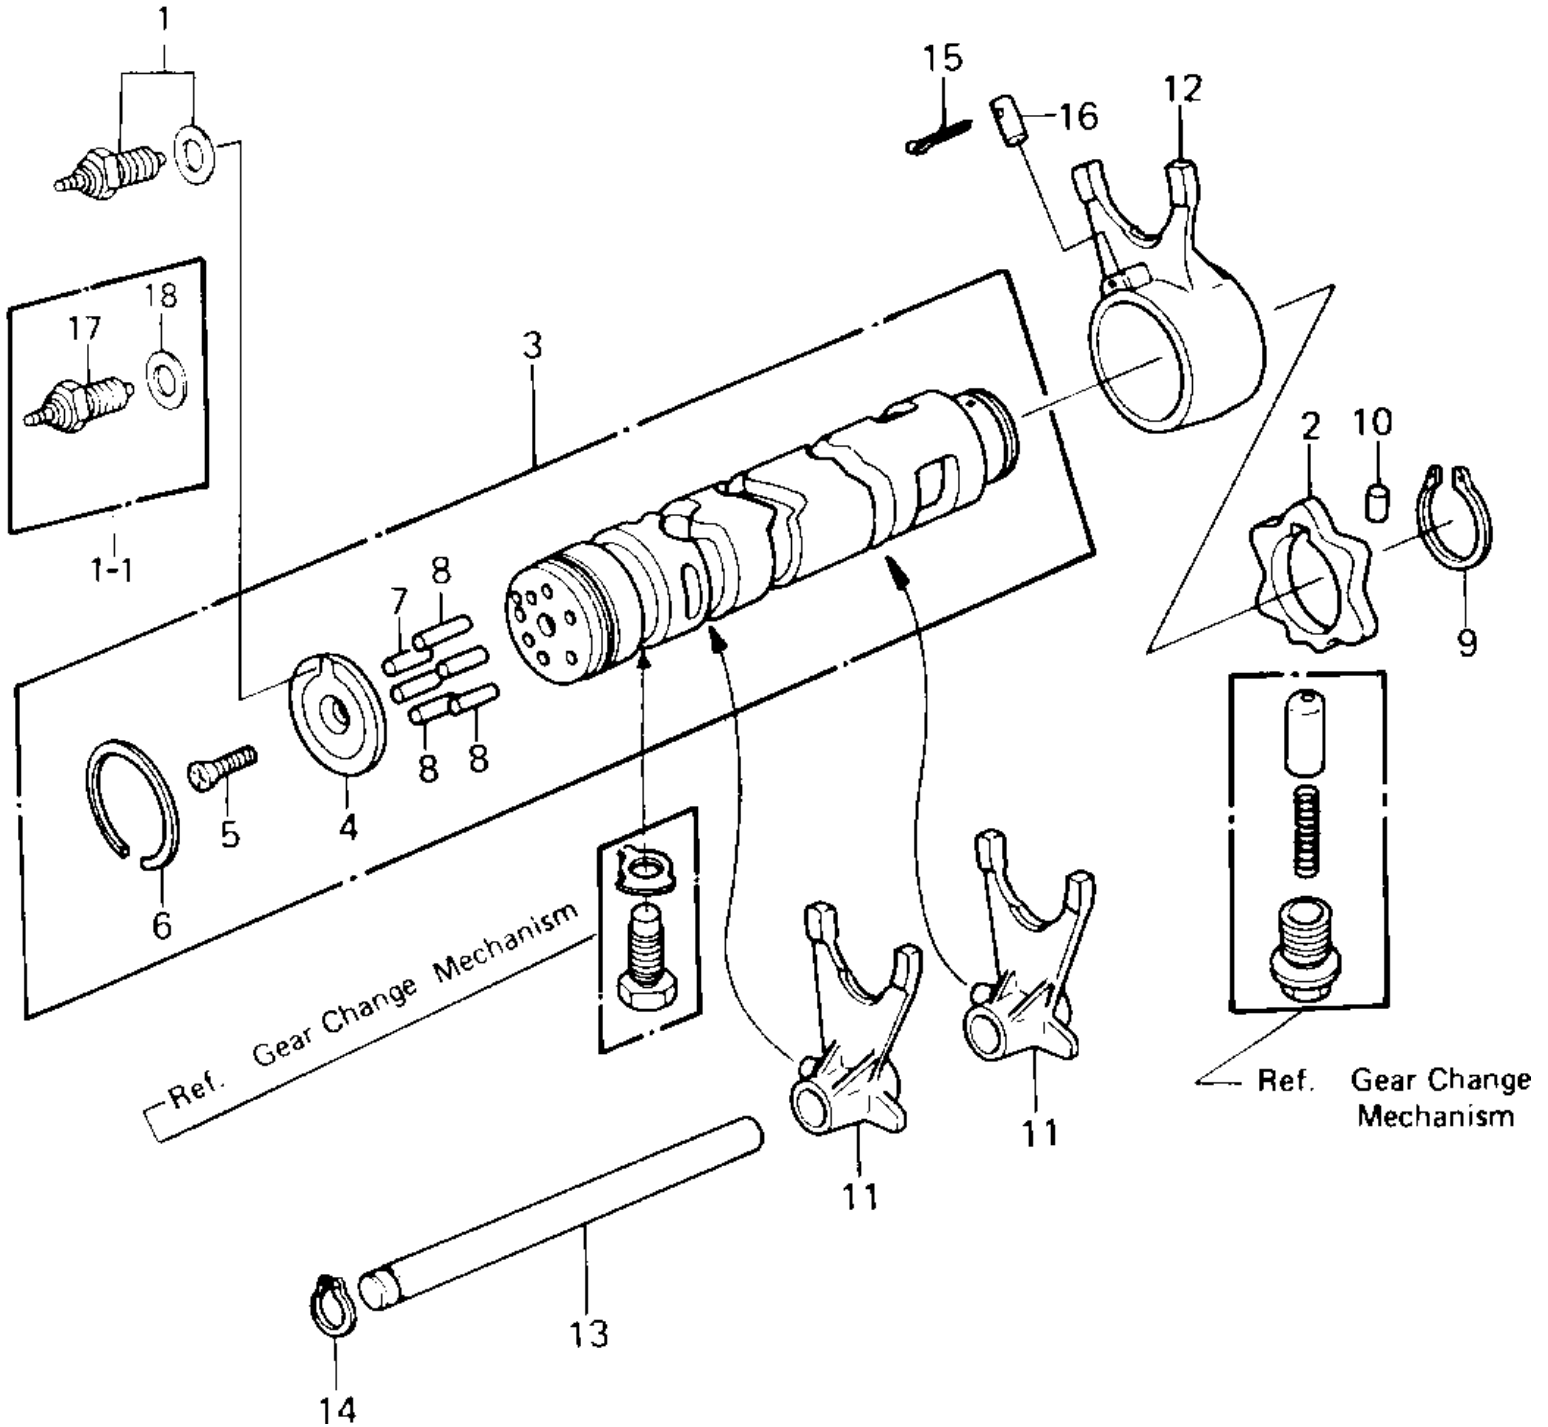

# 1981 KZ550-A2 PARTS DIAGRAM

GEAR CHANGE DRUM & FORKS ('80-'81 A1/A2)

# 1981 KZ550-A2 PARTS LIST

GEAR CHANGE DRUM & FORKS ('80-'81 A1/A2)

ITEM NAME	PART NUMBER	QUANTITY
SWITCH,NEUTRAL (Ref # 1)	13151-5002	1
SWITCH,NEUTRAL (Ref # 1-1)	13151-5002	1
CAM-CHANGE DRUM (Ref # 2)	13145-1058	1
DRUM-ASSY-CHANGE (Ref # 3)	13239-1119	1
HOLDER,CHANGE DRUM PI (Ref # 4)	13091-1104	1
HOLDER,CHANGE DRUM PI (Ref # 4)	13091-1104	1
SCREW CNTSNK HD 6X20 (Ref # 5)	221B0620	1
CIRCLIP,37MM (Ref # 6)	92033-035	1
PIN GEAR CHANGE DRUM (Ref # 7)	92042-014	1
PIN,GEAR CHNGE DRUM (Ref # 8)	92042-030	5
CIRCLIP,30MM (Ref # 9)	480J3000	1
PIN-DOWEL,4X6 (Ref # 10)	610A0406	1
FORK-SHIFT,OUTPUT (Ref # 11)	13140-1062	2
SHIFT FORK,GEAR SHIFT (Ref # 12)	13140-1016	1
ROD-SHIFT (Ref # 13)	49047-5003	1
CIRCLIP 12MM (Ref # 14)	480J1200	1
PIN COTTER 3.0X20 (Ref # 15)	550D3020	1
DOWEL PIN,8X18 (Ref # 16)	92042-021	1
SWITCH,NEUTRAL (Ref # 17)	13151-1007	1
GASKET CHECK VALVE (Ref # 18)	92065-058	1