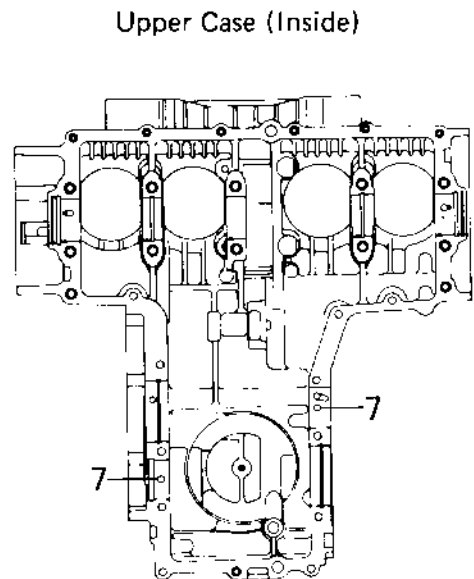

1981 KZ550-A2 PARTS DIAGRAM

CRANKCASE BOLT & STUD PATTERN ('80-'81 A)

1981 KZ550-A2 PARTS LIST

CRANKCASE BOLT & STUD PATTERN ('80-'81 A)

ITEM NAME	PART NUMBER	QUANTITY
UNAVAILABLE IN PRICE BOOK (Ref # ?)	?	?
UNAVAILABLE IN PRICE BOOK (Ref # ?)	?	?
BOLT,6X105 (Ref # 3)	92003-194	1
BOLT-FLANGED,8X95 (Ref # 4)	130P0895	10
BOLT,HEX HEAD,6X41 (Ref # 5)	92003-109	2
PIN-DOWEL (Ref # 6)	92042-007	6
PIN DOWEL 6MM (Ref # 7)	92042-016	12