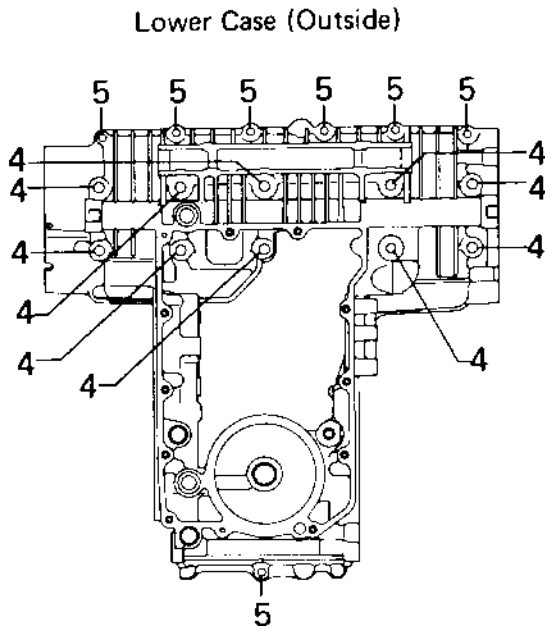

1981 KZ550-A2 PARTS DIAGRAM

CRANKCASE BOLT & STUD PATTERN ('80-'81 A)

1981 KZ550-A2 PARTS LIST

CRANKCASE BOLT & STUD PATTERN ('80-'81 A)

ITEM NAME	PART NUMBER	QUANTITY
UNAVAILABLE IN PRICE BOOK (Ref # ?)	?	?
UNAVAILABLE IN PRICE BOOK (Ref # ?)	?	?
BOLT,6X105 (Ref # 3)	92003-194	1
BOLT-FLANGED,8X95 (Ref # 4)	130P0895	10
BOLT,HEX HEAD,6X41 (Ref # 5)	92003-109	2
PIN-DOWEL (Ref # 6)	92042-007	6
PIN DOWEL 6MM (Ref # 7)	92042-016	12