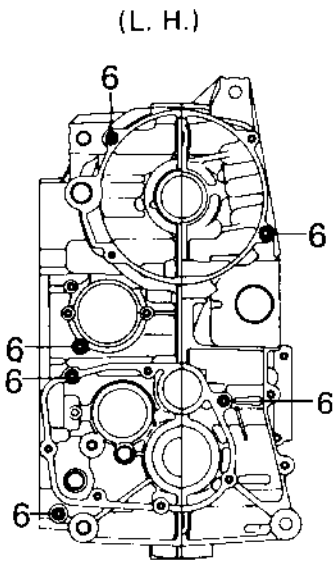

1981 KZ550-A2 PARTS DIAGRAM

CRANKCASE BOLT & STUD PATTERN ('80-'81 A)

1981 KZ550-A2 PARTS LIST

CRANKCASE BOLT & STUD PATTERN ('80-'81 A)

ITEM NAME	PART NUMBER	QUANTITY
UNAVAILABLE IN PRICE BOOK (Ref # ?)	?	?
UNAVAILABLE IN PRICE BOOK (Ref # ?)	?	?
BOLT,6X105 (Ref # 3)	92003-194	1
BOLT-FLANGED,8X95 (Ref # 4)	130P0895	10
BOLT,HEX HEAD,6X41 (Ref # 5)	92003-109	2
PIN-DOWEL (Ref # 6)	92042-007	6
PIN DOWEL 6MM (Ref # 7)	92042-016	12