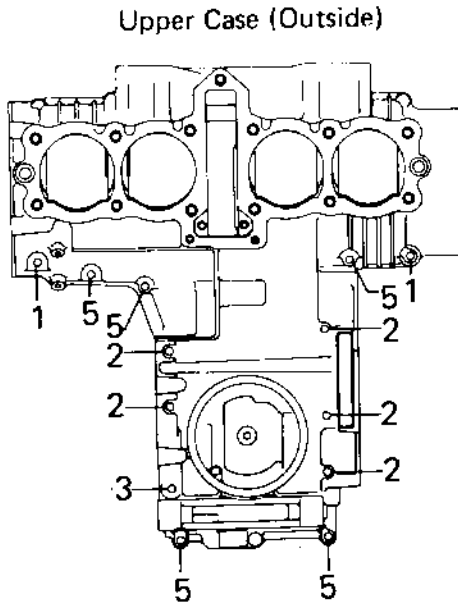

1981 KZ550-A2 PARTS DIAGRAM

CRANKCASE BOLT & STUD PATTERN ('80-'81 A)

1981 KZ550-A2 PARTS LIST

CRANKCASE BOLT & STUD PATTERN ('80-'81 A)

ITEM NAME	PART NUMBER	QUANTITY
UNAVAILABLE IN PRICE BOOK (Ref # ?)	?	?
UNAVAILABLE IN PRICE BOOK (Ref # ?)	?	?
BOLT,6X105 (Ref # 3)	92003-194	1
BOLT-FLANGED,8X95 (Ref # 4)	130P0895	10
BOLT,HEX HEAD,6X41 (Ref # 5)	92003-109	2
PIN-DOWEL (Ref # 6)	92042-007	6
PIN DOWEL 6MM (Ref # 7)	92042-016	12