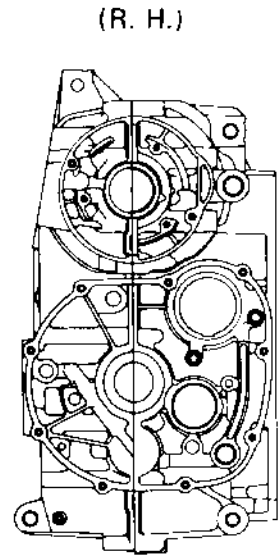

1981 KZ550-A2 PARTS DIAGRAM

CRANKCASE BOLT & STUD PATTERN ('80-'81 A)

1981 KZ550-A2 PARTS LIST

CRANKCASE BOLT & STUD PATTERN ('80-'81 A)

ITEM NAME	PART NUMBER	QUANTITY
UNAVAILABLE IN PRICE BOOK (Ref # ?)	?	?
UNAVAILABLE IN PRICE BOOK (Ref # ?)	?	?
BOLT,6X105 (Ref # 3)	92003-194	1
BOLT-FLANGED,8X95 (Ref # 4)	130P0895	10
BOLT,HEX HEAD,6X41 (Ref # 5)	92003-109	2
PIN-DOWEL (Ref # 6)	92042-007	6
PIN DOWEL 6MM (Ref # 7)	92042-016	12