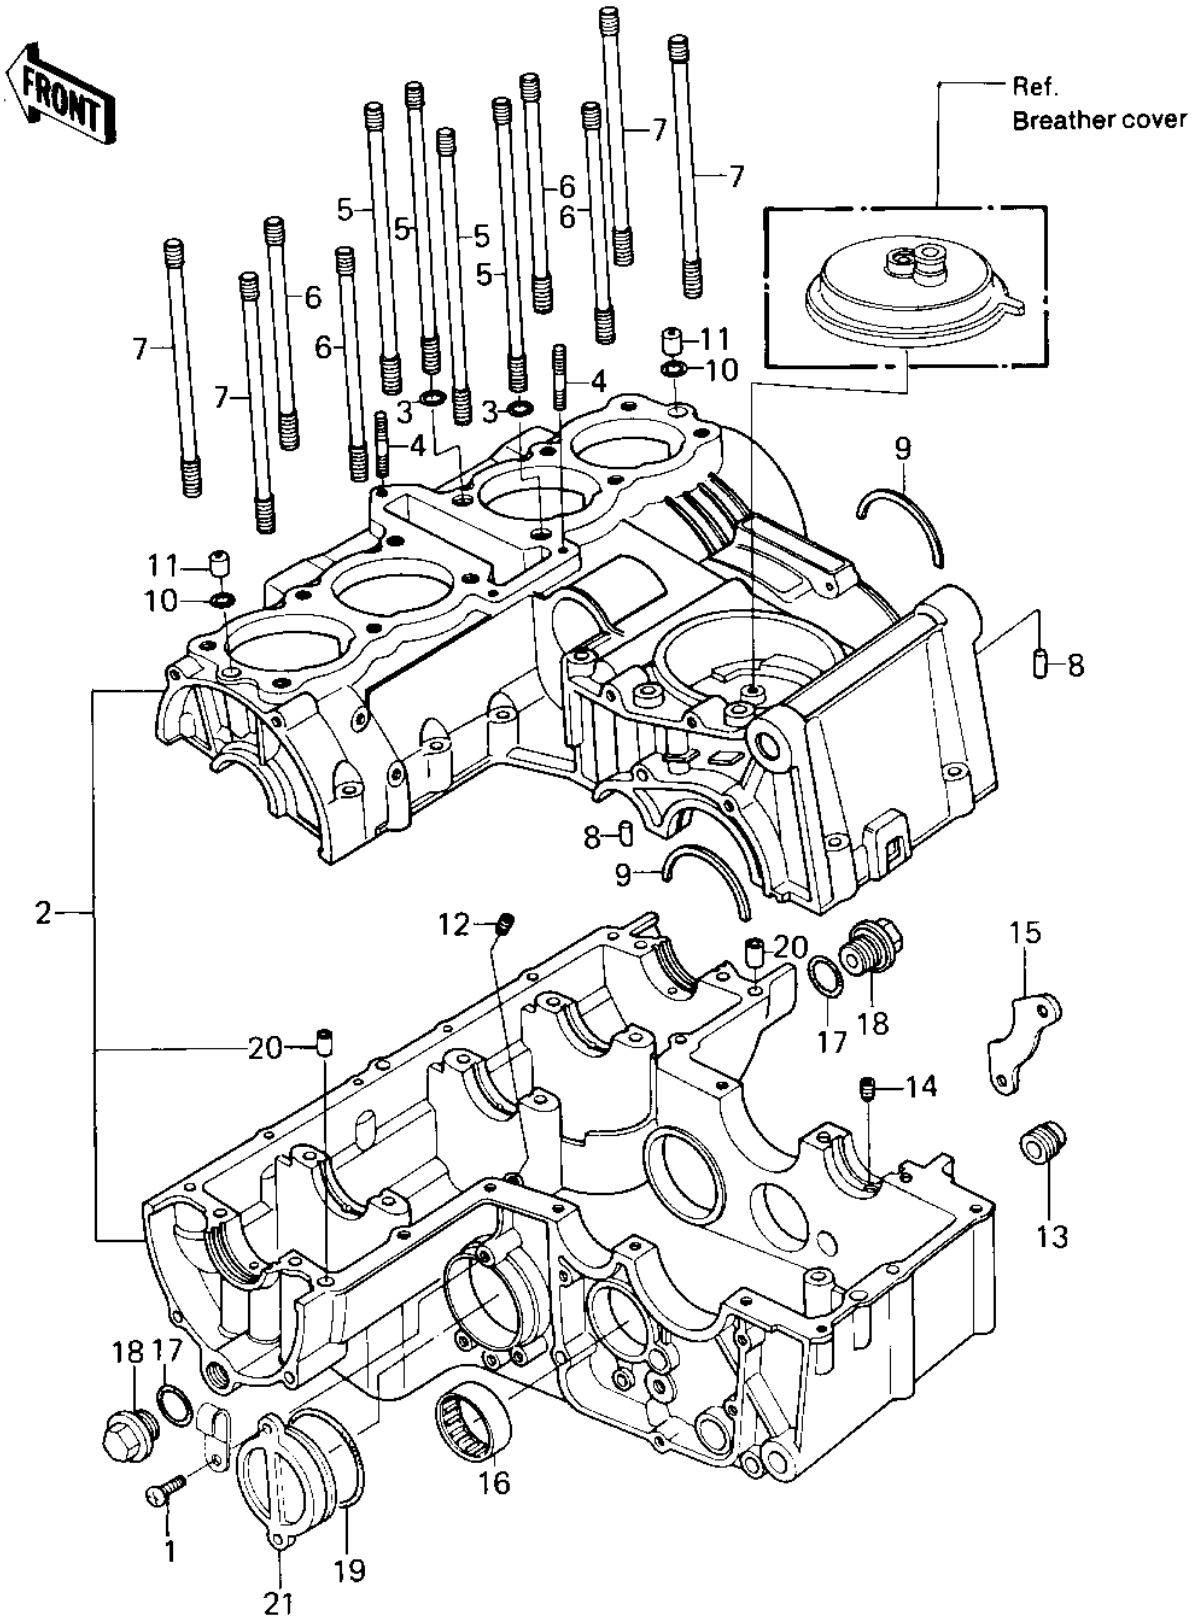

1981 KZ550-A2 PARTS DIAGRAM

CRANKCASE ('80-'81 A1/A2)

1981 KZ550-A2 PARTS LIST

CRANKCASE ('80-'81 A1/A2)

ITEM NAME	PART NUMBER	QUANTITY
UNAVAILABLE IN PRICE BOOK (Ref # ?)	?	?
UNAVAILABLE IN PRICE BOOK (Ref # ?)	?	?
UNAVAILABLE IN PRICE BOOK (Ref # ?)	?	?
UNAVAILABLE IN PRICE BOOK (Ref # ?)	?	?
STUD (Ref # 4)	92004-059	3
STUD,8X146 (Ref # 5*)	92004-1016	4
STUD,8X108.5 (Ref # 6*)	92004-1017	4
STUD,8X128.5 (Ref # 7*)	92004-1018	4
PIN DOWEL 6MM (Ref # 8)	92042-016	2
RING BEARING SETTING (Ref # 9)	14013-004	2
O RING (Ref # 10)	670D2010	2
NOZZLE (Ref # 11)	92062-016	2
NOZZLE,OIL BIAS (Ref # 12*)	92062-011	1
NOZZLE (Ref # 13*)	92062-014	1
NOZZLE (Ref # 14*)	92062-015	1
PLATE,POSITION (Ref # 15)	14014-1006	1
BRG,NEDL,37BTM4312 (Ref # 16)	92046-051	1
RING-O (Ref # 17*)	92055-1146	2
PLUG (Ref # 18*)	92066-066	2
"0" RING,46MM (Ref # 19)	670B3046	1
PIN,DOWEL,10X8.2X14 (Ref # 20*)	92043-1037	2
PLUG,SECONDARY SHAFT (Ref # 21)	92066-1019	1