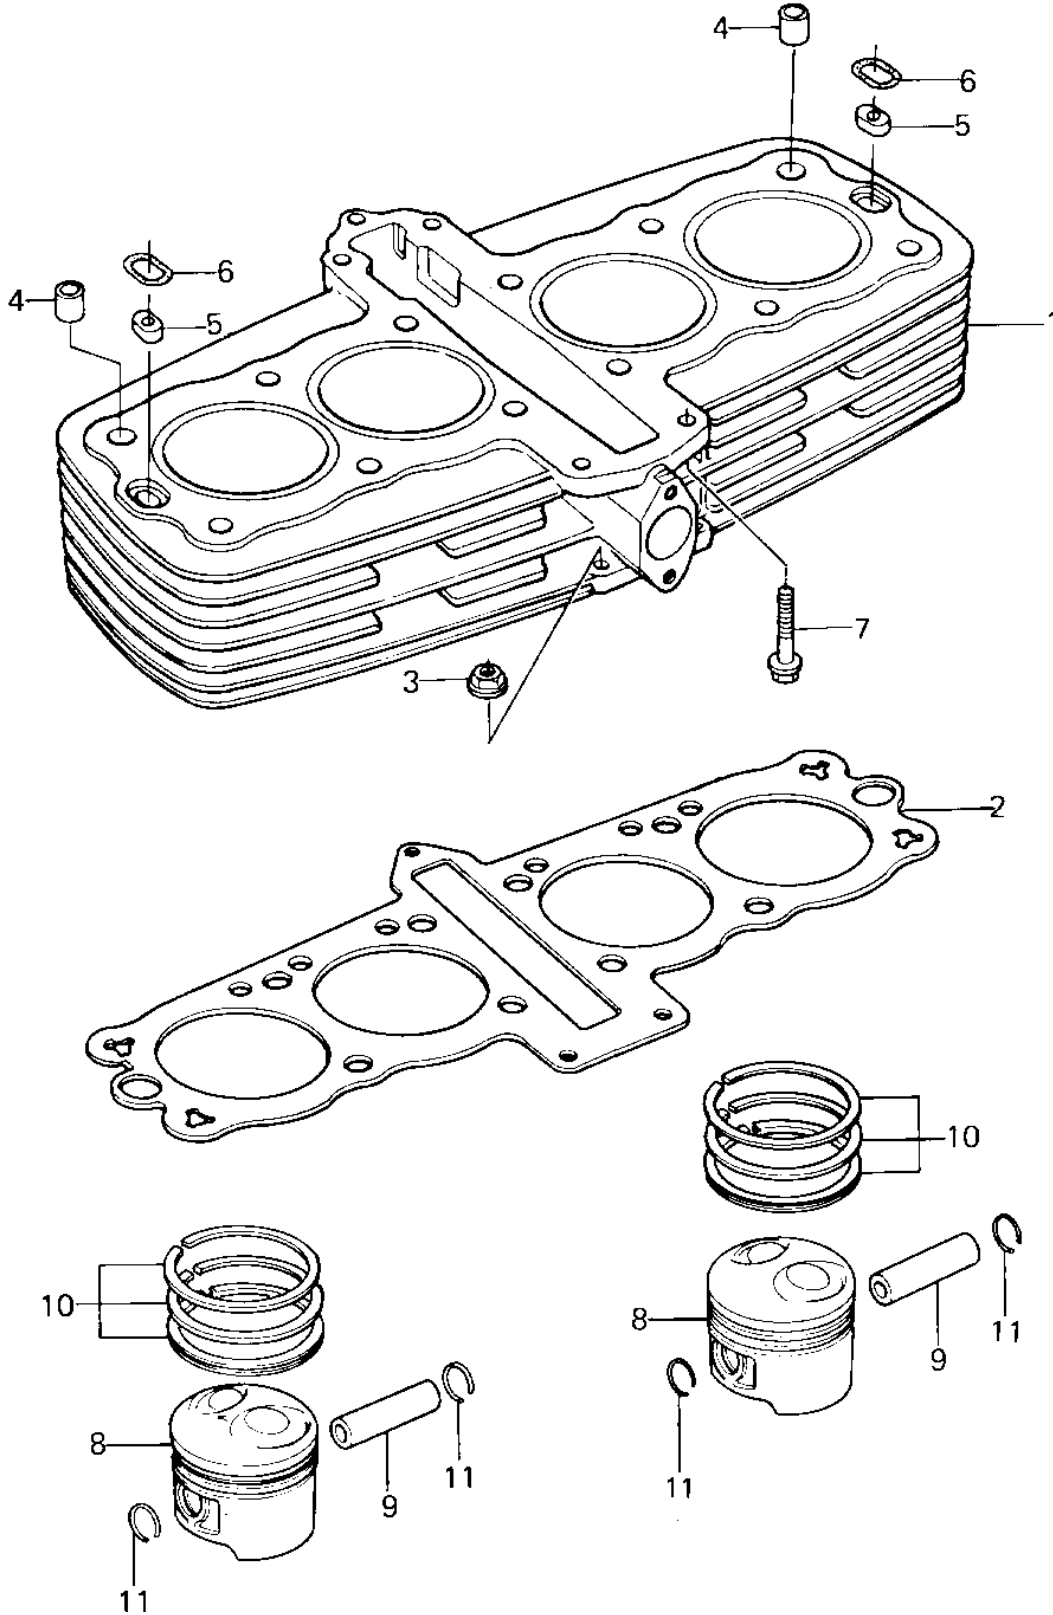

1981 KZ550-A2 PARTS DIAGRAM

CYLINDER PISTONS ('80-'81 A1/A2)

1981 KZ550-A2 PARTS LIST

CYLINDER PISTONS ('80-'81 A1/A2)

ITEM NAME	PART NUMBER	QUANTITY
UNAVAILABLE IN PRICE BOOK (Ref # 1)	?	?
UNAVAILABLE IN PRICE BOOK (Ref # 1)	?	?
UNAVAILABLE IN PRICE BOOK (Ref # 2)	?	?
UNAVAILABLE IN PRICE BOOK (Ref # 3)	?	?
PIN,DOWEL,12MM (Ref # 4)	92042-031	2
PIN,OIL LINE (Ref # 5)	92043-1210	2
RING-O (Ref # 6)	92055-1147	2
BOLT (Ref # 7)	92003-202	5
PISTON-ENGINE,STD (Ref # 8)	13001-1121	4
PISTON-ENGINE-LL (Ref # 8)	13027-1053	(4
PISTON-ENGINE-L (Ref # 8)	13029-1055	(4
PIN-PISTON (Ref # 13002)	13002-1012	4
RING-SET-PISTON,STD (Ref # 10)	13008-1009	4
RING-SET-PISTON-LL (Ref # 10)	13024-1010	(4
RING-SET-PISTON-L (Ref # 10)	13025-1010	(4
CIRCLIP,PISTON (Ref # 11)	92033-1050	8