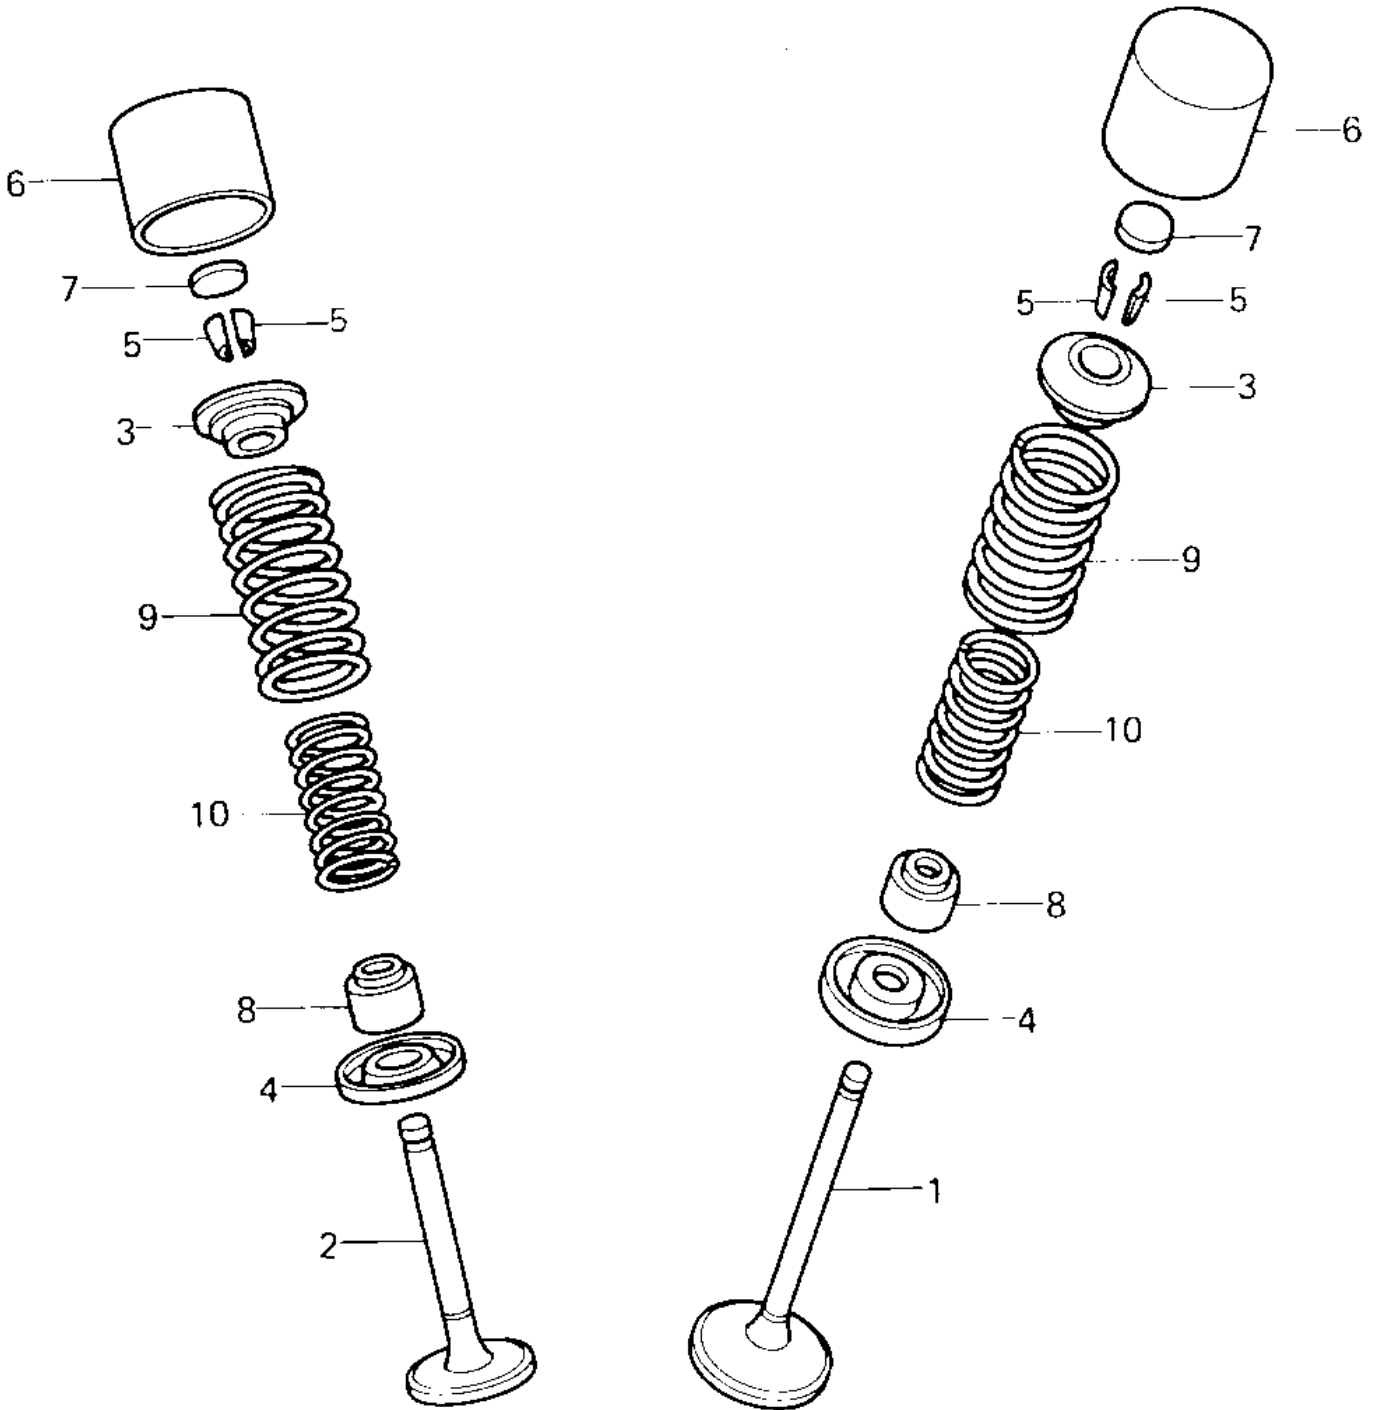

1981 KZ550-A2 PARTS DIAGRAM

VALVES ('80-'81 A1/A2)

1981 KZ550-A2 PARTS LIST

VALVES ('80-'81 A1/A2)

ITEM NAME	PART NUMBER	QUANTITY
VALVE-INTAKE (Ref # 1)	12004-5001	4
VALVE,INTAKE (Ref # 1)	12004-1016	4
VALVE-EXHAUST (Ref # 2)	12005-5001	4
VALVE,EXHAUST (Ref # 2)	12005-1013	4
RETAINER,VALVE SPRING (Ref # 3)	12009-1002	8
SEAT-SPRING,VALVE (Ref # 4)	16007-1024	8
SPLIT KEEPER,VALVE SP (Ref # 5)	12011-1002	16
SPLIT KEEPER,VALVE SP (Ref # 5)	12011-1003	16
TAPPET (Ref # 6)	12032-1001	8
SHIM,2.007 (Ref # 7)	92025-1090	AR
SHIM,2.05T (Ref # 7)	92025-1091	AR
SHIM,2.10T (Ref # 7)	92025-1092	AR
SHIM,2.15T (Ref # 7)	92025-1093	AR
SHIM,2.20T (Ref # 7)	92025-1094	AR
SHIM,2.25T (Ref # 7)	92025-1095	AR
SHIM,2.30T (Ref # 7)	92025-1096	AR
SHIM,2.35T (Ref # 7)	92025-1097	AR
SHIM,2.40T (Ref # 7)	92025-1098	AR
SHIM,2.45T (Ref # 7)	92025-1099	AR
SHIM,2.50T (Ref # 7)	92025-1100	AR
SHIM T2.55 (Ref # 7)	92025-1101	AR
SHIM,2.60T (Ref # 7)	92025-1102	AR
SHIM,2.65T (Ref # 7)	92025-1103	AR
SHIM,2.70T (Ref # 7)	92025-1104	AR
SHIM,2.75T (Ref # 7)	92025-1105	AR
SHIM,2.80T (Ref # 7)	92025-1106	AR
SHIM,2.85T (Ref # 7)	92025-1107	AR
SHIM,2.90T (Ref # 7)	92025-1108	AR
SHIM,2.95 (Ref # 7)	92025-1109	AR

1981 KZ550-A2 PARTS LIST

VALVES ('80-'81 A1/A2)

ITEM NAME	PART NUMBER	QUANTITY
SHIM,3.00T (Ref # 7)	92025-1110	AR
SHIM,3.05T (Ref # 7)	92025-1111	AR
SHIM,3.10T (Ref # 7)	92025-1112	AR
SHIM,3.15T (Ref # 7)	92025-1113	AR
SHIM,3.20T (Ref # 7)	92025-1114	AR
SEAL-OIL,VALVE STEM (Ref # 8)	92049-1153	8
SPRING,VALVE,OUTER (Ref # 9)	49078-1002	8
SPRING,VALVE,OUTER (Ref # 9)	49078-1002	8
SPRING,VALVE,INNER (Ref # 10)	49078-1001	8
SPRING,VALVE,INNER (Ref # 10)	49078-1001	8