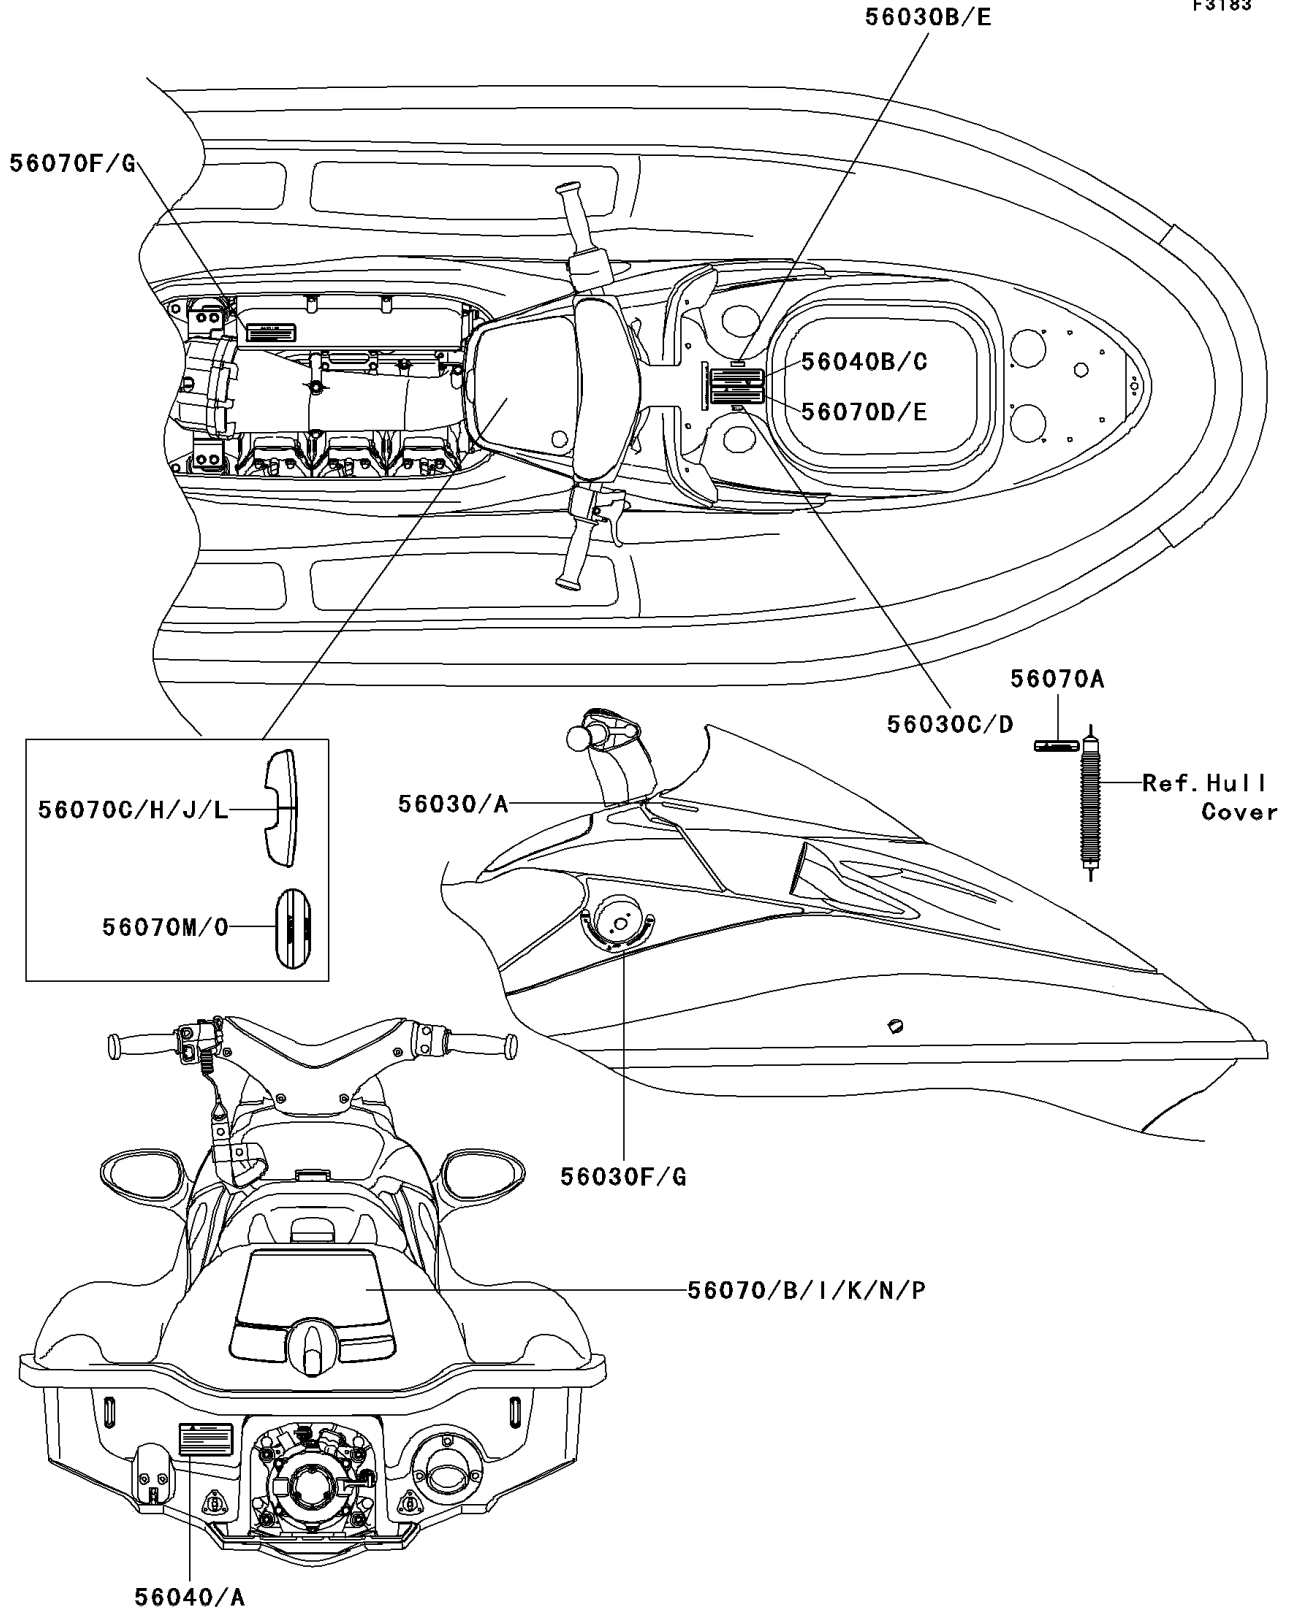

1999 Ultra 150 PARTS DIAGRAM

Labels(JH1200-A1/A2/A3)

F3183

1999 Ultra 150 PARTS LIST

Labels(JH1200-A1/A2/A3)

ITEM NAME	PART NUMBER	QUANTITY
LABEL,FIRE EXTINGUISHER (Ref # 56030)	56030-3769	1
LABEL,GASOLINE (Ref # 56030B)	56030-3827	1
LABEL,OIL (Ref # 56030C)	56030-3828	1
LABEL,FUEL (Ref # 56030F)	56030-3842	1
LABEL,CHOKE (Ref # 56030G)	56030-3843	1
LABEL-WARNING,NOZZLE (Ref # 56040)	56040-3898	1
LABEL-WARNING,GASOLINE (Ref # 56040B)	56040-3972	1
LABEL-WARNING,IMPORTANT SAFETY (Ref # 56070)	56070-3874	1
LABEL-WARNING,DAMPER (Ref # 56070A)	56070-3876	1
LABEL-WARNING,MAIN SWITCH (Ref # 56070C)	56070-3883	1
LABEL-WARNING,BREAK IN (Ref # 56070D)	56070-3884	1
LABEL-WARNING,SPARK PLUG (Ref # 56070F)	56070-3887	1
LABEL,FIRE EXTINGUISHER(FRENCH (Ref # 56030A)	56030-3770	1
LABEL,OIL (Ref # 56030D)	56030-3829	1
LABEL,GASOLINE (Ref # 56030E)	56030-3830	1
LABEL-WARNING,NOZZLE(FRENCH) (Ref # 56040A)	56040-3916	1
LABEL,GASOLINE(FRENCH) (Ref # 56040C)	56040-3978	1
LABEL-WARNING,IMPORTANT SAFETY (Ref # 56070B)	56070-3880	1
LABEL-WARNING,BREAK IN(FRENCH) (Ref # 56070E)	56070-3885	1
LABEL-WARNING,SPARK PLUG (Ref # 56070G)	56070-3888	1
LABEL-WARNING,MAIN SWITCH (Ref # 56070H)	56070-3892	1