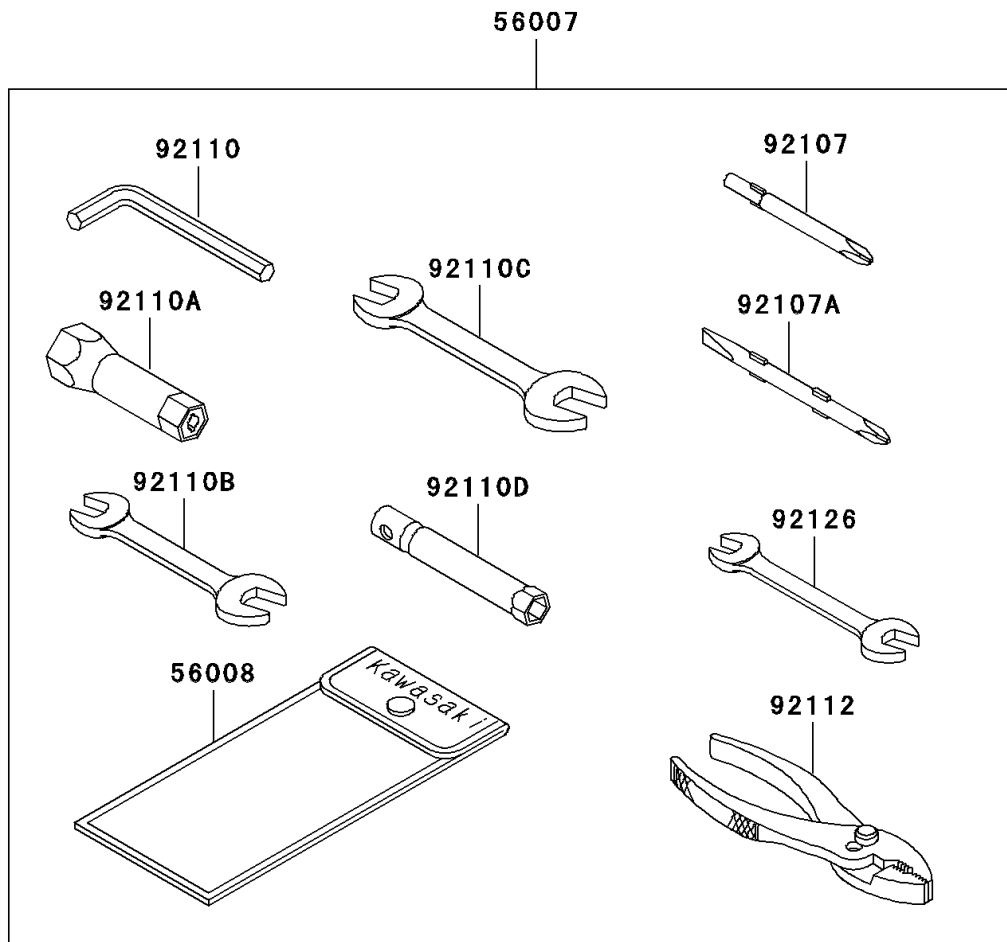

## 2001 Ultra 150 PARTS DIAGRAM

Owner's Tools

F3182

92071

92072

11021

92071

92104

## 2001 Ultra 150 PARTS LIST

### Owner's Tools

ITEM NAME	PART NUMBER	QUANTITY
CASE-ASSY,TOOL (Ref # 11021)	11021-3706	1
TOOL-KIT (Ref # 56007)	56007-3711	1
BAG,TOOL (Ref # 56008)	56008-006	1
GROMMET (Ref # 92071)	92071-3831	1
BAND,TOOL CASE (Ref # 92072)	92072-3842	1
GASKET-LIQUID,TUBE,100G,SILVER (Ref # 92104)	92104-002	1
TOOL-DRIVER,#3PHILLIPS (Ref # 92107)	92107-005	1
TOOL-DRIVER,#2PHILLIPS&SLOT (Ref # 92107A)	92107-1051	1
TOOL-WRENCH,ALLEN,5MM (Ref # 92110)	92110-1015	1
TOOL-WRENCH,BOX,21MM (Ref # 92110A)	92110-1113	1
TOOL-WRENCH,OPEN END,10X12 (Ref # 92110B)	92110-1152	1
TOOL-WRENCH,OPEN END,14X17 (Ref # 92110C)	92110-1153	1
TOOL-WRENCH,BOX,10MM (Ref # 92110D)	92110-1156	1
TOOL-PLIERS (Ref # 92112)	92112-1001	1
TOOL-WRENCH,OPEN END,8X10 (Ref # 92126)	92126-004	1