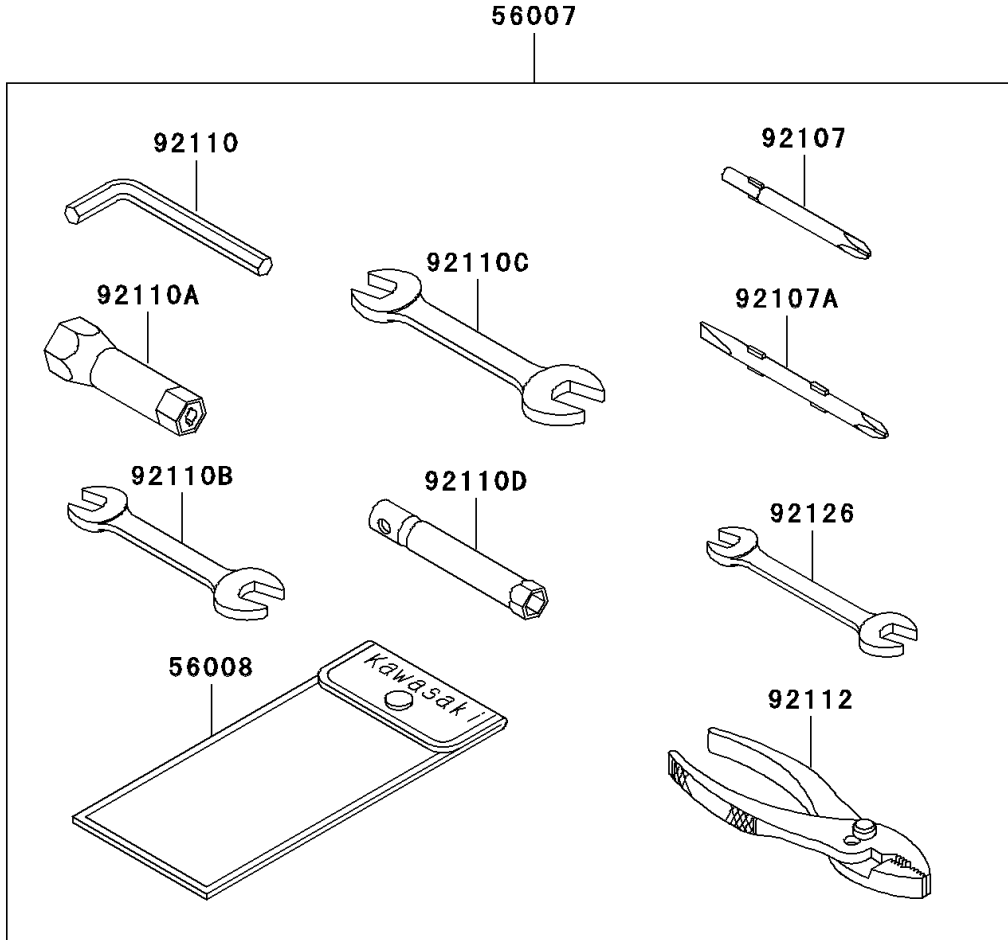

# 2000 Ultra 150 PARTS DIAGRAM

Owner's Tools

F3182

## 2000 Ultra 150 PARTS LIST

### Owner's Tools

ITEM NAME	PART NUMBER	QUANTITY
CASE-ASSY,TOOL (Ref # 11021)	11021-3706	1
TOOL-KIT (Ref # 56007)	56007-3711	1
BAG,TOOL (Ref # 56008)	56008-006	1
GROMMET (Ref # 92071)	92071-3831	2
BAND,TOOL CASE (Ref # 92072)	92072-3842	1
GASKET-LIQUID,TUBE,100G,SILVER (Ref # 92104)	92104-002	AR
TOOL-DRIVER,#3PHILLIPS (Ref # 92107)	92107-005	1
TOOL-DRIVER,#2PHILLIPS&SLOT (Ref # 92107A)	92107-1051	1
TOOL-WRENCH,ALLEN,5MM (Ref # 92110)	92110-1015	1
TOOL-WRENCH,BOX,21MM (Ref # 92110A)	92110-1113	1
TOOL-WRENCH,OPEN END,10X12 (Ref # 92110B)	92110-1152	1
TOOL-WRENCH,OPEN END,14X17 (Ref # 92110C)	92110-1153	1
TOOL-WRENCH,BOX,10MM (Ref # 92110D)	92110-1156	1
TOOL-PLIERS (Ref # 92112)	92112-1001	1
TOOL-WRENCH,OPEN END,8X10 (Ref # 92126)	92126-004	1