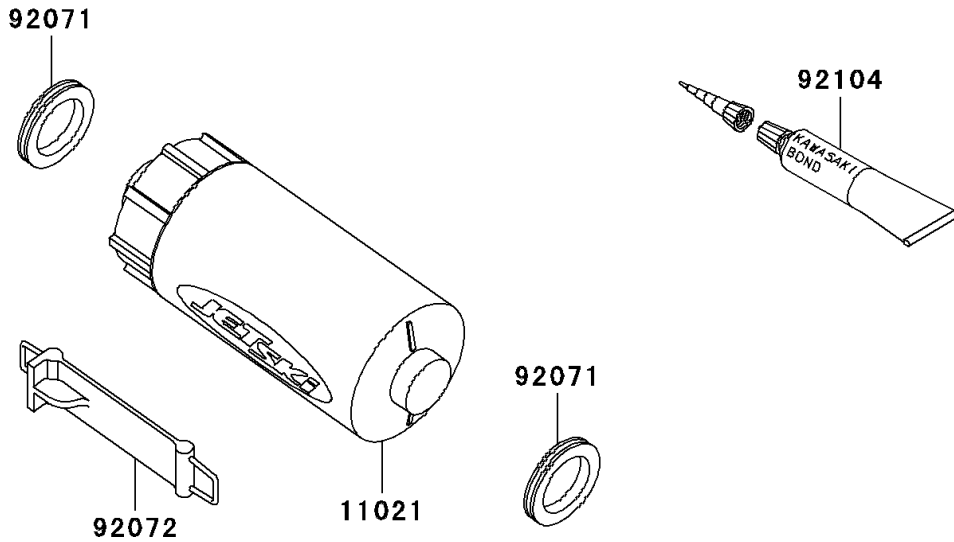

# 2000 Ultra 150 PARTS DIAGRAM

Owner's Tools

F3182

## 2000 Ultra 150 PARTS LIST

### Owner's Tools

ITEM NAME	PART NUMBER	QUANTITY
CASE-ASSY,TOOL (Ref # 11021)	11021-3706	1
TOOL-KIT (Ref # 56007)	56007-3711	1
BAG,TOOL (Ref # 56008)	56008-006	1
GROMMET (Ref # 92071)	92071-3831	2
BAND,TOOL CASE (Ref # 92072)	92072-3842	1
GASKET-LIQUID,TUBE,100G,SILVER (Ref # 92104)	92104-002	AR
TOOL-DRIVER,#3PHILLIPS (Ref # 92107)	92107-005	1
TOOL-DRIVER,#2PHILLIPS&SLOT (Ref # 92107A)	92107-1051	1
TOOL-WRENCH,ALLEN,5MM (Ref # 92110)	92110-1015	1
TOOL-WRENCH,BOX,21MM (Ref # 92110A)	92110-1113	1
TOOL-WRENCH,OPEN END,10X12 (Ref # 92110B)	92110-1152	1
TOOL-WRENCH,OPEN END,14X17 (Ref # 92110C)	92110-1153	1
TOOL-WRENCH,BOX,10MM (Ref # 92110D)	92110-1156	1
TOOL-PLIERS (Ref # 92112)	92112-1001	1
TOOL-WRENCH,OPEN END,8X10 (Ref # 92126)	92126-004	1