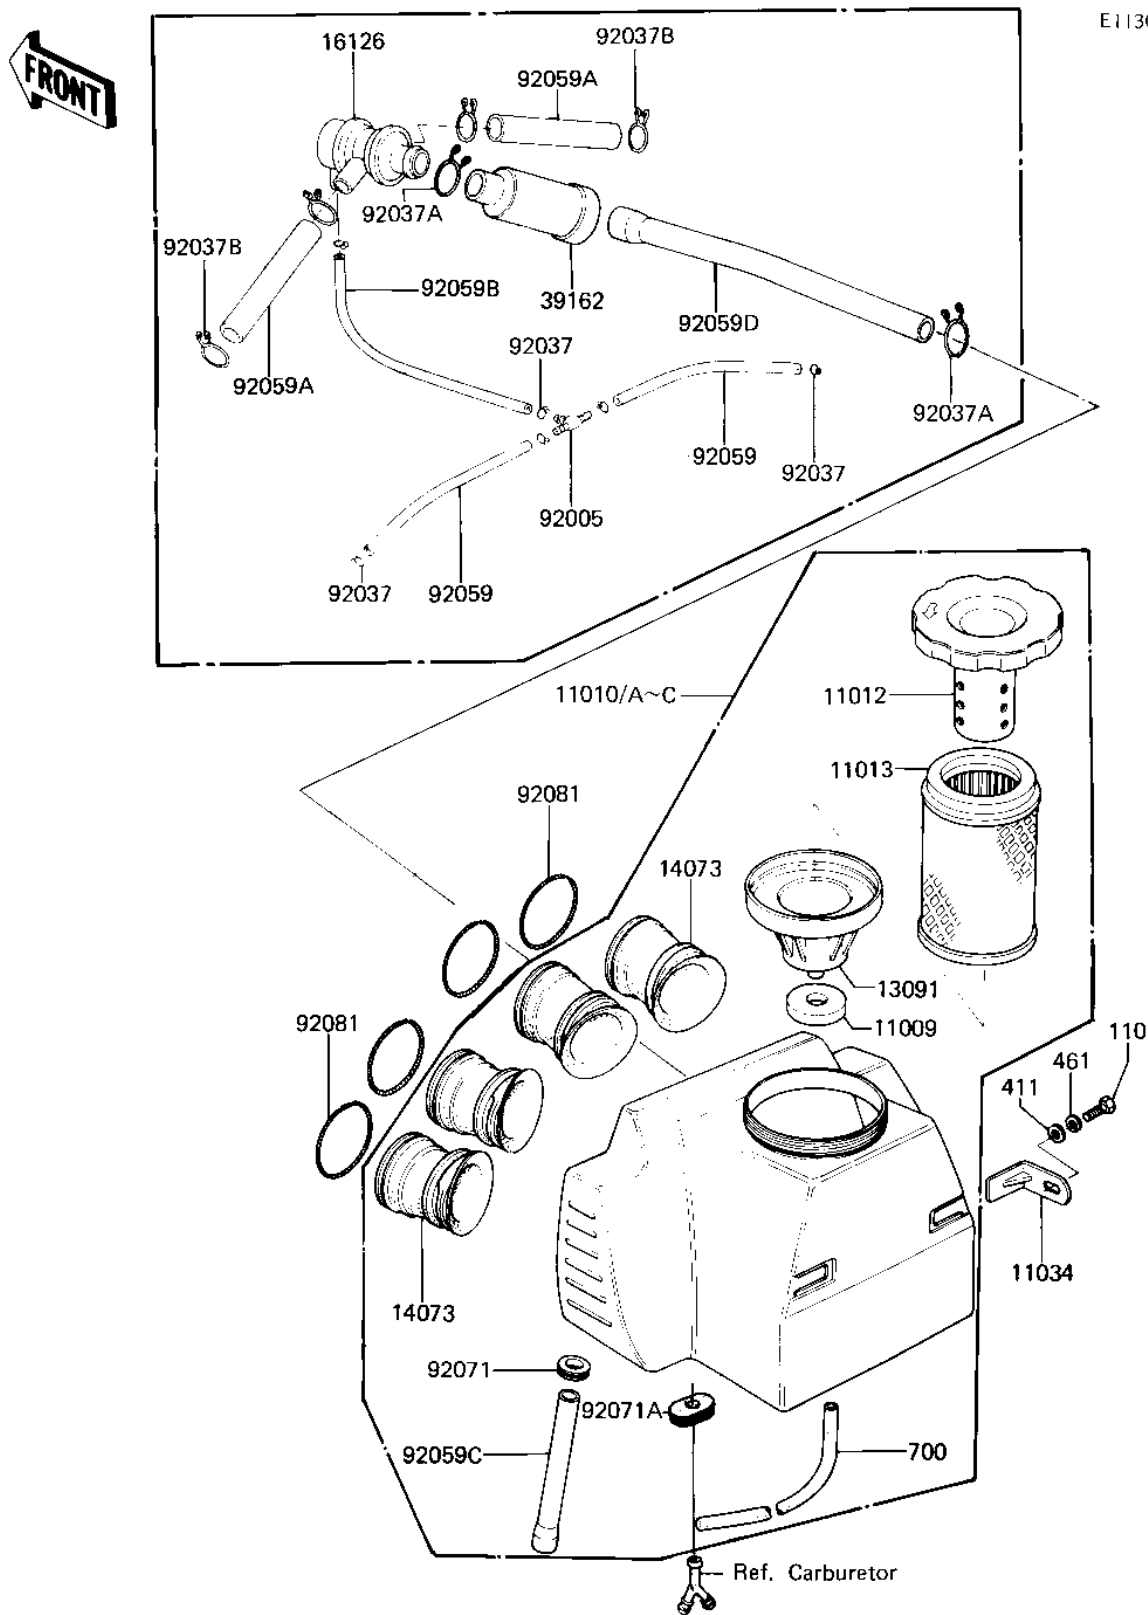

1981 KZ750-E2 PARTS DIAGRAM

AIR CLEANER ('81 -'82 KZ750-E2/E3)

E1130-0040

1981 KZ750-E2 PARTS LIST

AIR CLEANER ('81 -'82 KZ750-E2/E3)

ITEM NAME	PART NUMBER	QUANTITY
GASKET,HOLDER (Ref # 11009)	11039-003	1
FILTER-ASSY-AIR (Ref # 11010)	11010-1090	1
FILTER-ASSY-AIR (Canada) (Ref # 11010A)	11010-1091	1
FILTER-ASSY-AIR (Ref # 11010B)	11010-1137	1
*** N.L.A.*** (Canada) (Ref # 11010C)	11010-1108	1
CAP,AIR CLEANER (Ref # 11012)	11012-069	1
ELEMENT,AIR CLNR (Ref # 11013)	11013-1025	1
BRACKET,AIR CLEANER (Ref # 11034)	32070-038	2
HOLDER,INLET PIPE (Ref # 13091)	11033-006	1
INLET DUCT (Ref # 14073)	14073-1032	4
VALVE ASSY,AIR SWITCH (Ref # 16126)	16126-1005	1
SILENCER (Ref # 39162)	39162-1003	1
FITTING,TUBE (Ref # 92005)	92005-1017	1
CLAMP-PIPE (Ref # 92037)	92037-072	6
CLAMP (Ref # 92037A)	92037-1076	2
CLAMP,BREATHER TUBE (Ref # 92037B)	92037-213	4
TUBE,VACUUM,LONG (Ref # 92059)	92059-1162	2
TUBE,14X20X100 (Ref # 92059A)	92059-1042	2
TUBE,4X9X290 (Ref # 92059B)	92059-1043	1
TUBE,11X26X135 (Ref # 92059C)	92059-1137	1
TUBE,14X20X290 (Ref # 92059D)	92059-1138	1
GROMMET (Ref # 92071)	92071-1027	1
GROMMET,AIR FILTER (Ref # 92071A)	92071-1034	2
SPRING (Ref # 92081)	92081-1177	4
BOLT-UPSET,6X12 (Ref # 110)	112G0612	2
WASHER PLAIN 6MM (Ref # 411)	411B0600	2
WASHER SPRING 6MM (Ref # 461)	461F0600	2
TUBE,VINYL,6X200 (Ref # 700)	700Q06200	1