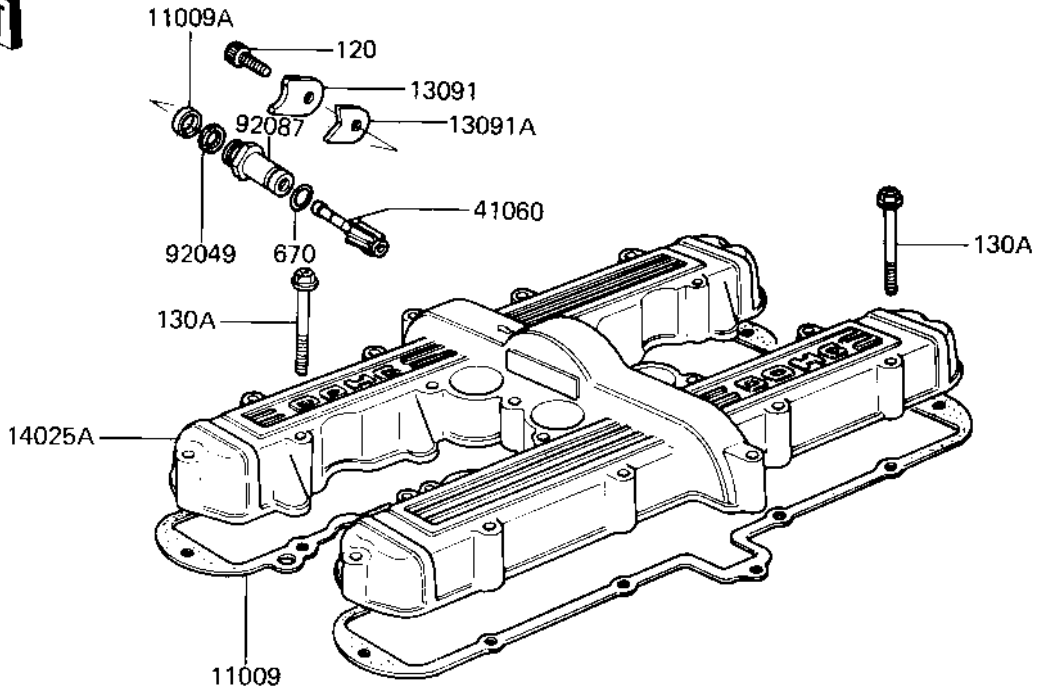

1981 KZ750-E2 PARTS DIAGRAM

CYLINDER HEAD COVER ('81-'82 KZ750-E2/E)

E1112-0024

1981 KZ750-E2 PARTS LIST

CYLINDER HEAD COVER ('81 -'82 KZ750-E2/E

ITEM NAME	PART NUMBER	QUANTITY
GASKET,CYLINDER HEAD (Ref # 11009)	11009-1237	1
GASKET,TACHOMETER GER (Ref # 11009A)	92065-103	1
VALVE ASSY REED (Ref # 12021)	12021-1003	2
HOLDER,TACHOMETER2.3T (Ref # 13091)	13091-1008	1
HOLDER,TACHOMETR,3.2T (Ref # 13091A)	13091-1009	1
COVER,CYL HEAD F BLCK (Ref # 14025)	14025-1201	1
COVER,CYL HEAD F.BLCK (Canada) (Ref # 14025A)	14025-1207	1
CAP ASSY,LH REED VLV (Ref # 14075)	14075-5007	1
CAP ASSY,RH REED VLV (Ref # 14075A)	14075-5008	1
GEAR,TACHOMETER,10T (Ref # 41060)	13223-011	1
OIL SEAL (Ref # 92049)	92050-075	1
GUIDE,TACHOMETER GEAR (Ref # 92087)	92087-010	1
BOLT,6X14 (Ref # 120)	120P0614	1
BOLT,FLANGED,6X20 (Ref # 130)	130G0620	4
BOLT,FLANGED,6X45 (Ref # 130A)	130G0645	20
BOLT,FLANGED,6X45 (Ref # 130A)	130G0645	24
BOLT,FLANGED,6X65 (Ref # 130B)	130G0665	4
"O" RING,10MM (Ref # 670)	670D1510	1