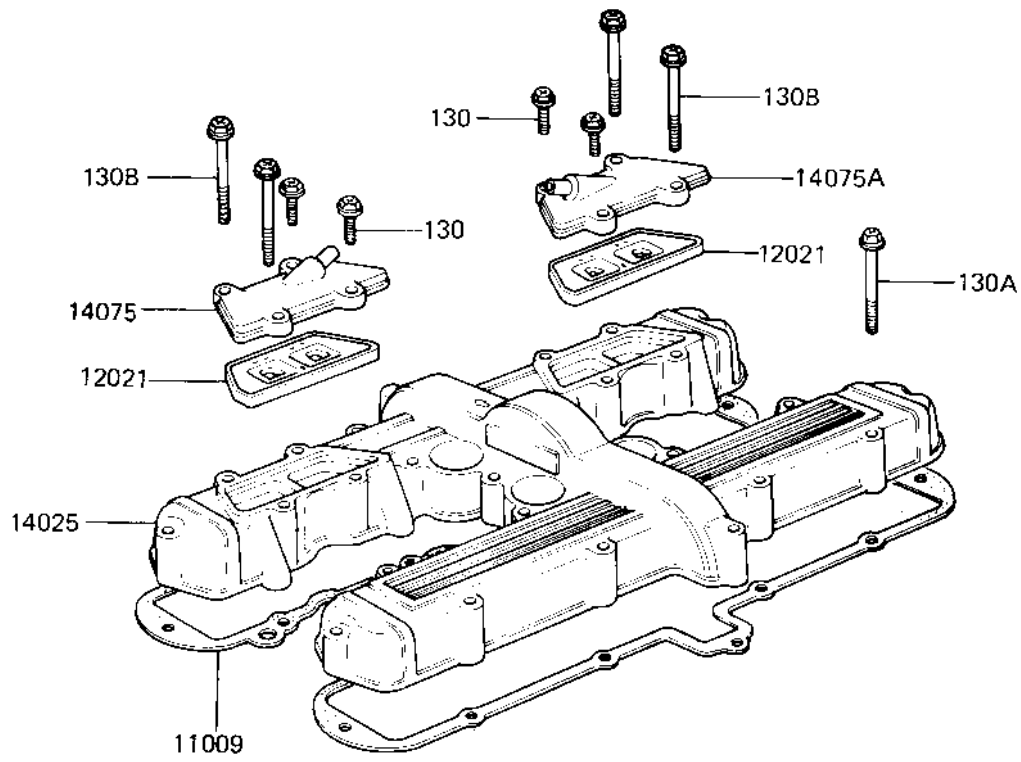

1981 KZ750-E2 PARTS DIAGRAM

CYLINDER HEAD COVER ('81-'82 KZ750-E2/E)

E1112-0024

1981 KZ750-E2 PARTS LIST

CYLINDER HEAD COVER ('81 -'82 KZ750-E2/E

ITEM NAME	PART NUMBER	QUANTITY
GASKET,CYLINDER HEAD (Ref # 11009)	11009-1237	1
GASKET,TACHOMETER GER (Ref # 11009A)	92065-103	1
VALVE ASSY REED (Ref # 12021)	12021-1003	2
HOLDER,TACHOMETER2.3T (Ref # 13091)	13091-1008	1
HOLDER,TACHOMETR,3.2T (Ref # 13091A)	13091-1009	1
COVER,CYL HEAD F BLCK (Ref # 14025)	14025-1201	1
COVER,CYL HEAD F.BLCK (Canada) (Ref # 14025A)	14025-1207	1
CAP ASSY,LH REED VLV (Ref # 14075)	14075-5007	1
CAP ASSY,RH REED VLV (Ref # 14075A)	14075-5008	1
GEAR,TACHOMETER,10T (Ref # 41060)	13223-011	1
OIL SEAL (Ref # 92049)	92050-075	1
GUIDE,TACHOMETER GEAR (Ref # 92087)	92087-010	1
BOLT,6X14 (Ref # 120)	120P0614	1
BOLT,FLANGED,6X20 (Ref # 130)	130G0620	4
BOLT,FLANGED,6X45 (Ref # 130A)	130G0645	20
BOLT,FLANGED,6X45 (Ref # 130A)	130G0645	24
BOLT,FLANGED,6X65 (Ref # 130B)	130G0665	4
"O" RING,10MM (Ref # 670)	670D1510	1