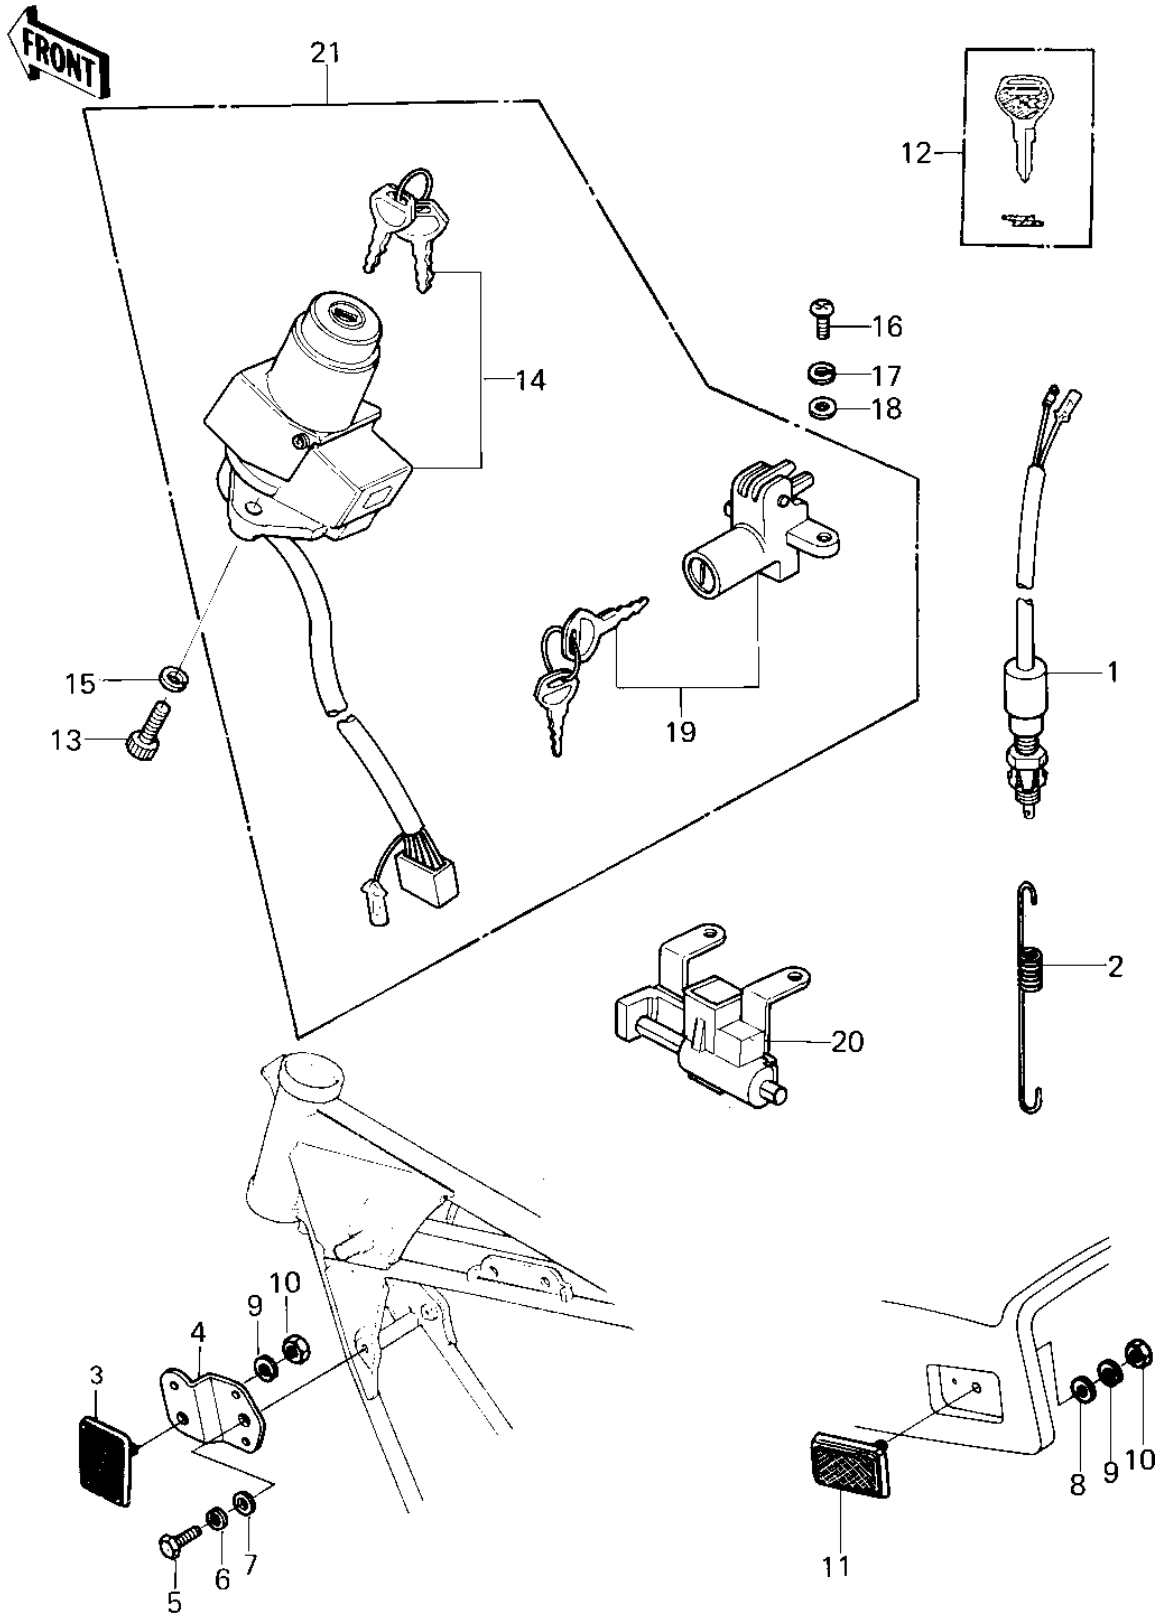

1980 KZ750-E1 PARTS DIAGRAM

IGNITION SWITCH/LOCKS/REFLECTORS ('80 KZ

1980 KZ750-E1 PARTS LIST

IGNITION SWITCH/LOCKS/REFLECTORS ('80 KZ

ITEM NAME	PART NUMBER	QUANTITY
SWITCH,BRAKE LAMP (Ref # 1)	27010-1019	1
SPRING,BRAKE LIGHT SW (Ref # 2)	27011-015	1
REFLECTOR,REFLEX(FRON (Ref # 3)	28012-1003	2
BRACKET,REFLEX REFLCT (Ref # 4)	11034-1796	2
BOLT-UPSET (Ref # 5)	112G0516	2
WASHER SPRING 5MM (Ref # 6)	461F0500	2
WASHER PLAIN 5MM (Ref # 7)	411B0500	2
WASHER PLAIN 5MM (Ref # 8)	411B0500	2
WASHER SPRING 5MM (Ref # 9)	461F0500	4
NUT,5MM (Ref # 10)	311B0500	4
REFLECTOR-REFLEX,RR (Ref # 11)	28012-1054	2
KEY-LOCK,BLANK (Ref # 12)	27008-1103	(1
BOLT-SOCKET,6X16,BLAC (Ref # 13)	120S0616	2
SWITCH-ASSY-IGNITION (Ref # 14)	27005-5024	1
WASHER SPRING 6MM (Ref # 15)	461F0600	2
SCREW PAN HEAD 6X14 (Ref # 16)	220B0614	1
WASHER SPRING 6MM (Ref # 17)	461F0600	1
WASHER PLAIN 6MM (Ref # 18)	410B0600	1
LOCK-ASSY,SEAT (Ref # 19)	27016-5010	1
HOOK ASSY,HELMET (Ref # 20)	53045-1001	1
SWITCH-ASSY (Ref # 21)	27004-5151	(1