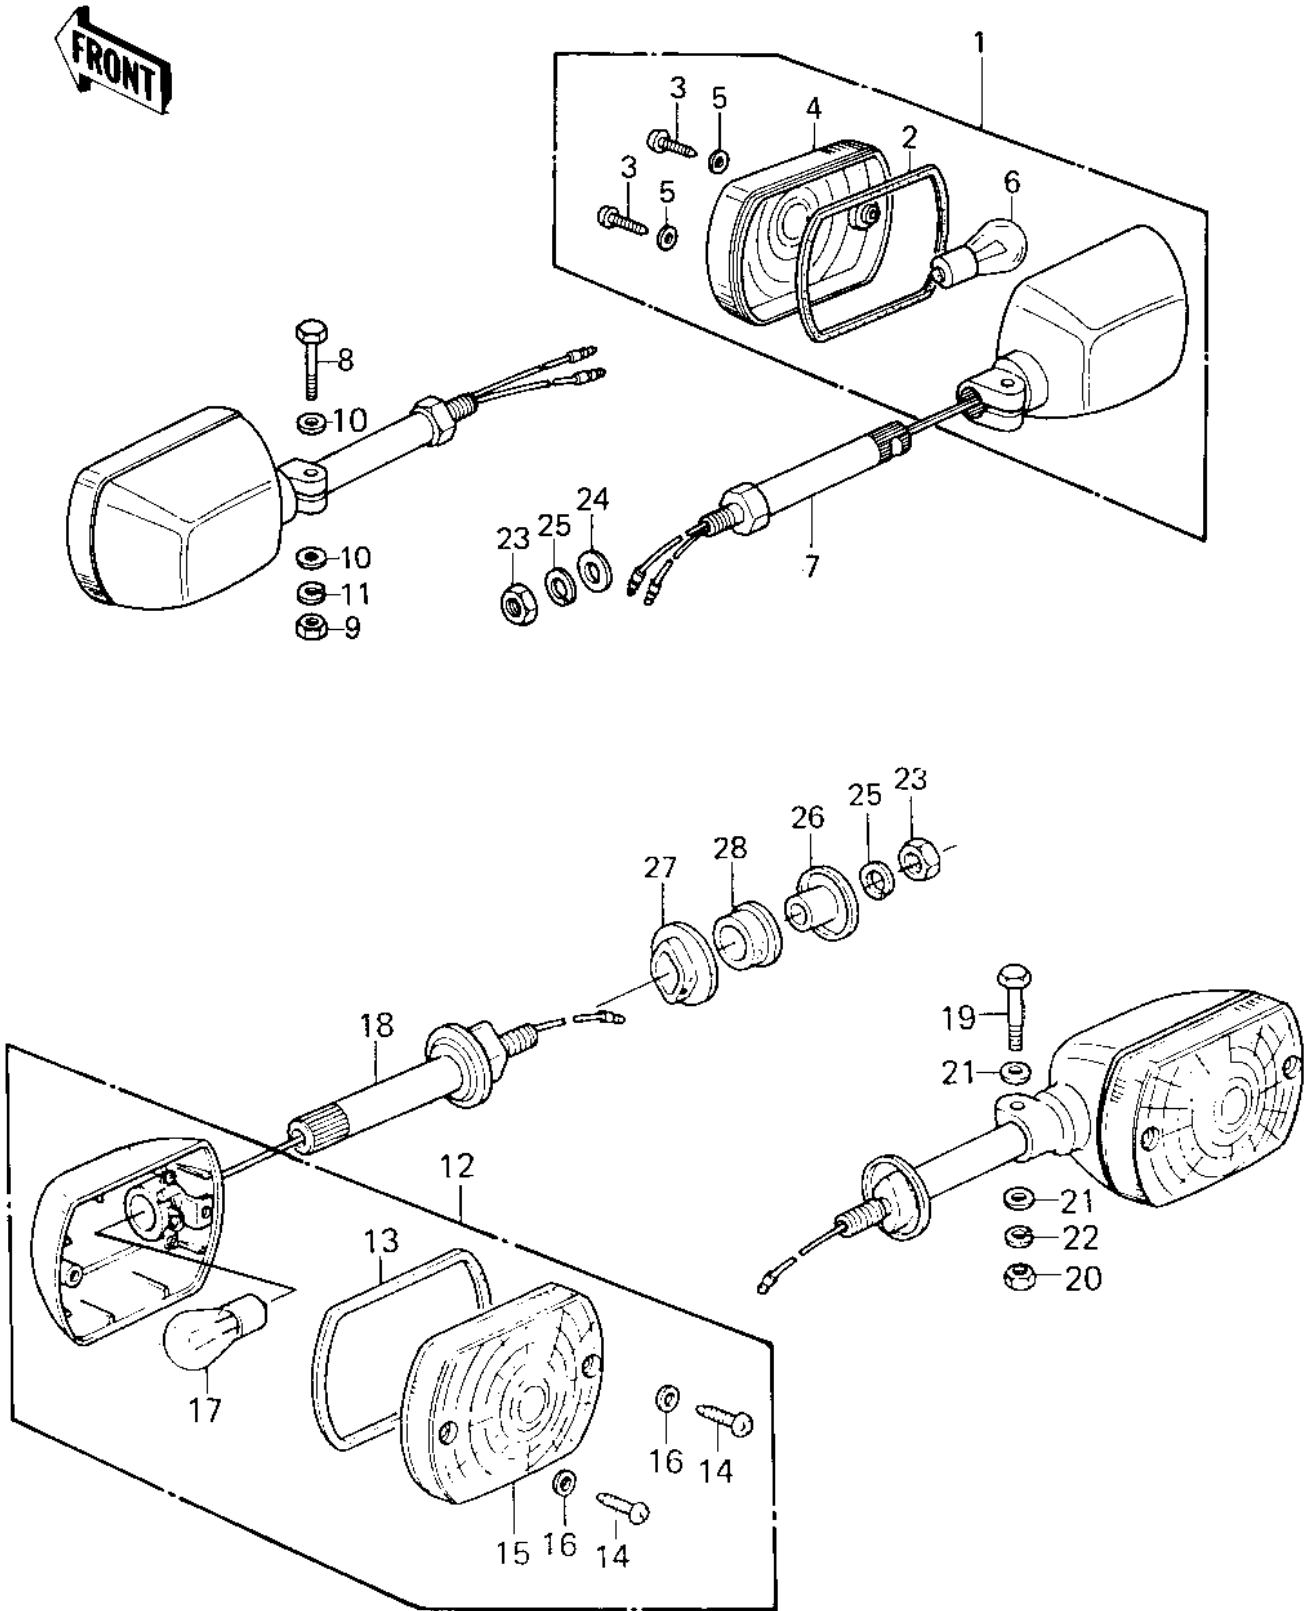

1980 KZ750-E1 PARTS DIAGRAM

TURN SIGNALS ('80 KZY 50-E1)

1980 KZ750-E1 PARTS LIST

TURN SIGNALS ('80 KZY 50-E1)

ITEM NAME	PART NUMBER	QUANTITY
LAMP ASSY,TURN SIGNAL (Ref # 1)	23040-1017	1
GASKET,TURN SIGNAL (Ref # 2)	11009-1052	2
SCREW-PAN-CROS (Ref # 3)	220E0412	2
LENS-SIGNAL LAMP (Ref # 4)	23048-1022	2
WASHER-PLAIN,4MM (Ref # 5)	23058-002	2
BULB,12V 23/8W (Ref # 6)	92069-060	1
BRACKET FR SGNL LAMP (Ref # 7)	23051-1032	1
BOLT-UPSET (Ref # 8)	112G0630	2
NUT 6MM (Ref # 9)	311B0600	2
WASHER PLAIN 6MM (Ref # 10)	411B0600	2
WASHER SPRING 6MM (Ref # 11)	461F0600	2
LAMP ASSY,TURN SIGNAL (Ref # 12)	23040-1018	1
BULB 12V 32CP (Ref # 17)	92069-055	1
BRACKET,TURN SIGNAL (Ref # 18)	23051-1014	1
NUT 10MM (Ref # 23)	315B1000	1
WASHER-PLAIN,10MM (Ref # 24)	411D1000	1
WASHER SPRING 10MM (Ref # 25)	461F1000	1
COLLAR (Ref # 26)	92027-147	1
DAMPER RUBBER (Ref # 27)	92075-128	1
DAMPER RUBBER,SIG LM (Ref # 28)	92075-158	1