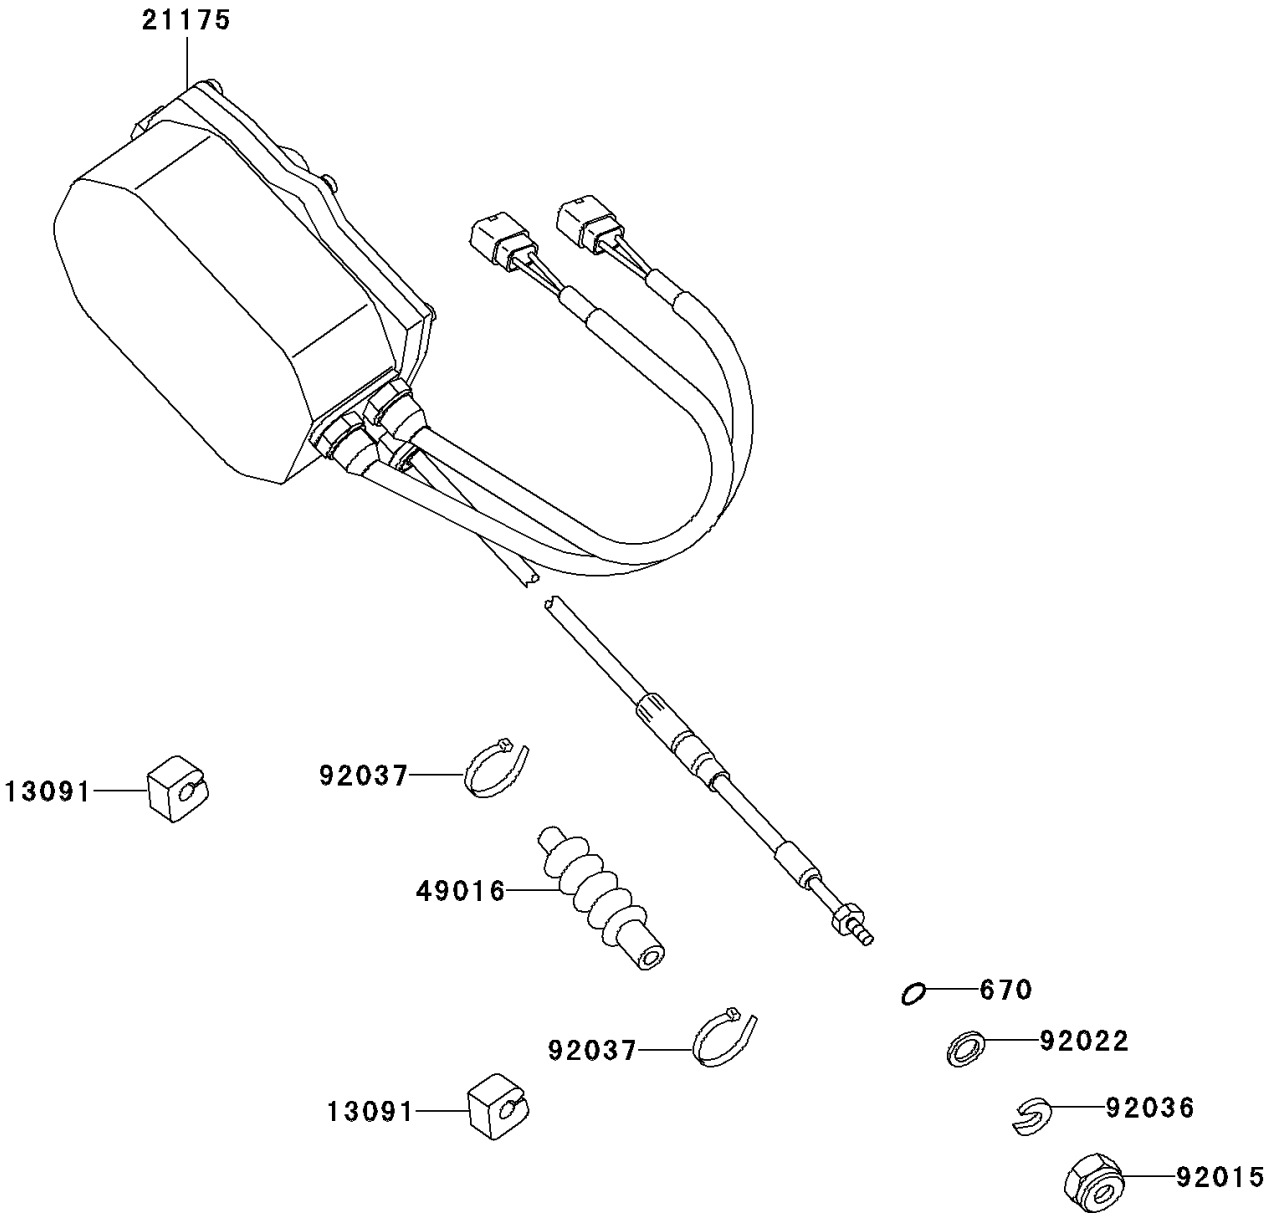

2000 Ultra 150 PARTS DIAGRAM

Control

F3177

2000 Ultra 150 PARTS LIST

Control

ITEM NAME	PART NUMBER	QUANTITY
O RING,11MM (Ref # 670)	670B2011	1
HOLDER (Ref # 13091)	13091-3712	1
CONTROL UNIT-ELECTRONIC (Ref # 21175)	21175-3712	1
COVER-SEAL,TILT CABLE (Ref # 49016)	49016-3702	1
NUT,20MM (Ref # 92015)	92015-526	1
WASHER (Ref # 92022)	92022-535	1
RING-SNAP (Ref # 92036)	92036-501	1
CLAMP (Ref # 92037)	92037-1173	1