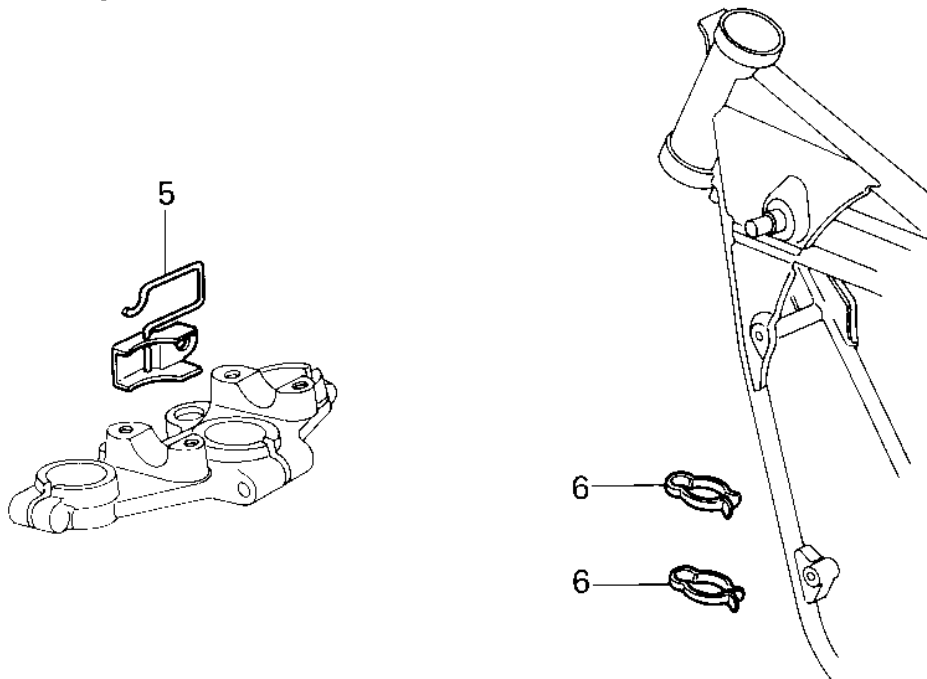

1980 KZ750-E1 PARTS DIAGRAM

CABLES ('80 KZY 50-E1)

1980 KZ750-E1 PARTS LIST

CABLES ('80 KZY 50-E1)

ITEM NAME	PART NUMBER	QUANTITY
CABLE,SPEEDOMETER (Ref # 1)	54001-1014	1
CABLE,CLUTCH (Ref # 2)	54011-087	1
CABLE,THROTTLE (Ref # 3)	54012-1058	1
CABLE,TACHOMETER (Ref # 4)	54018-1008	1
CLAMP,THROTTLE CABLE (Ref # 5)	92037-1189	1
CLAMP,CABLE (Ref # 6)	92037-093	2