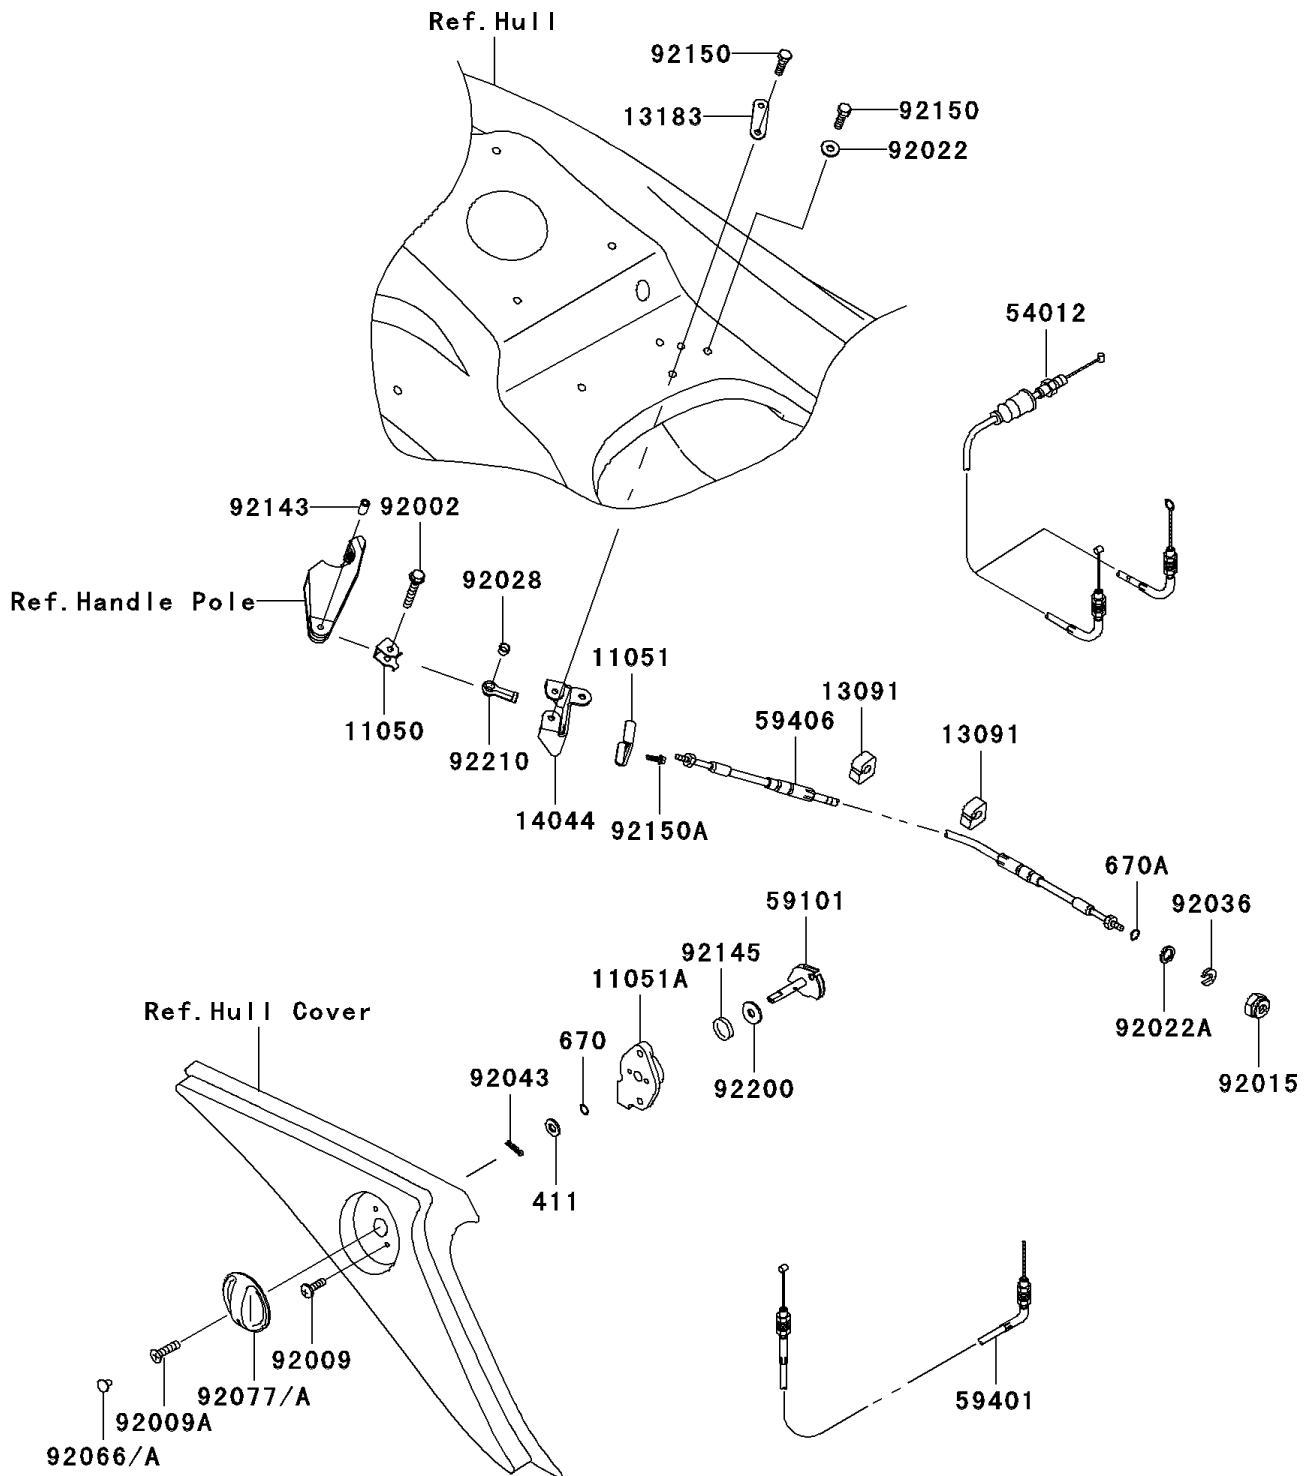

# 2000 Ultra 150 PARTS DIAGRAM

Cables

F3175

## 2000 Ultra 150 PARTS LIST

### Cables

ITEM NAME	PART NUMBER	QUANTITY
WASHER-PLAIN,8MM (Ref # 411)	411S0800	1
O RING,11MM (Ref # 670A)	670B2011	1
BRACKET (Ref # 11050)	11050-3767	1
BRACKET (Ref # 11051)	11051-3701	1
BRACKET,STARTER CABLE (Ref # 11051A)	11051-3744	1
HOLDER (Ref # 13091)	13091-3712	2
PLATE (Ref # 13183)	13183-3809	1
HOLDER-CABLE (Ref # 14044)	14044-3736	1
CABLE-THROTTLE (Ref # 54012)	54012-3764	1
REEL (Ref # 59101)	59101-3714	1
CABLE-CHOKE (Ref # 59401)	59401-3724	1
CABLE-STRG (Ref # 59406)	59406-3771	1
BOLT,6X30 (Ref # 92002)	92002-3726	1
SCREW,5X16 (Ref # 92009)	92009-3789	2
SCREW,4X12 (Ref # 92009A)	92009-3838	1
NUT,20MM (Ref # 92015)	92015-526	1
WASHER,6.5X20X1.5 (Ref # 92022)	92022-3710	1
WASHER (Ref # 92022A)	92022-535	1
BUSHING (Ref # 92028)	92028-3769	1
RING-SNAP (Ref # 92036)	92036-501	1
PIN (Ref # 92043)	92043-3752	1
PLUG,FUEL&CHOKE KNOB,F.BLACK (Ref # 92066A)	92066-3755-6Z	1
KNOB,FUEL&CHOKE,F.BLACK (Ref # 92077A)	92077-3730-6Z	1
COLLAR,6.2X10X19 (Ref # 92143)	92143-3733	1
SPRING (Ref # 92145)	92145-3712	1
BOLT,6X20 (Ref # 92150)	92150-3758	3
BOLT,5X16 (Ref # 92150A)	92150-3778	1
WASHER,8.5X34X0.5 (Ref # 92200)	92200-3770	1
NUT (Ref # 92210)	92210-3746	1