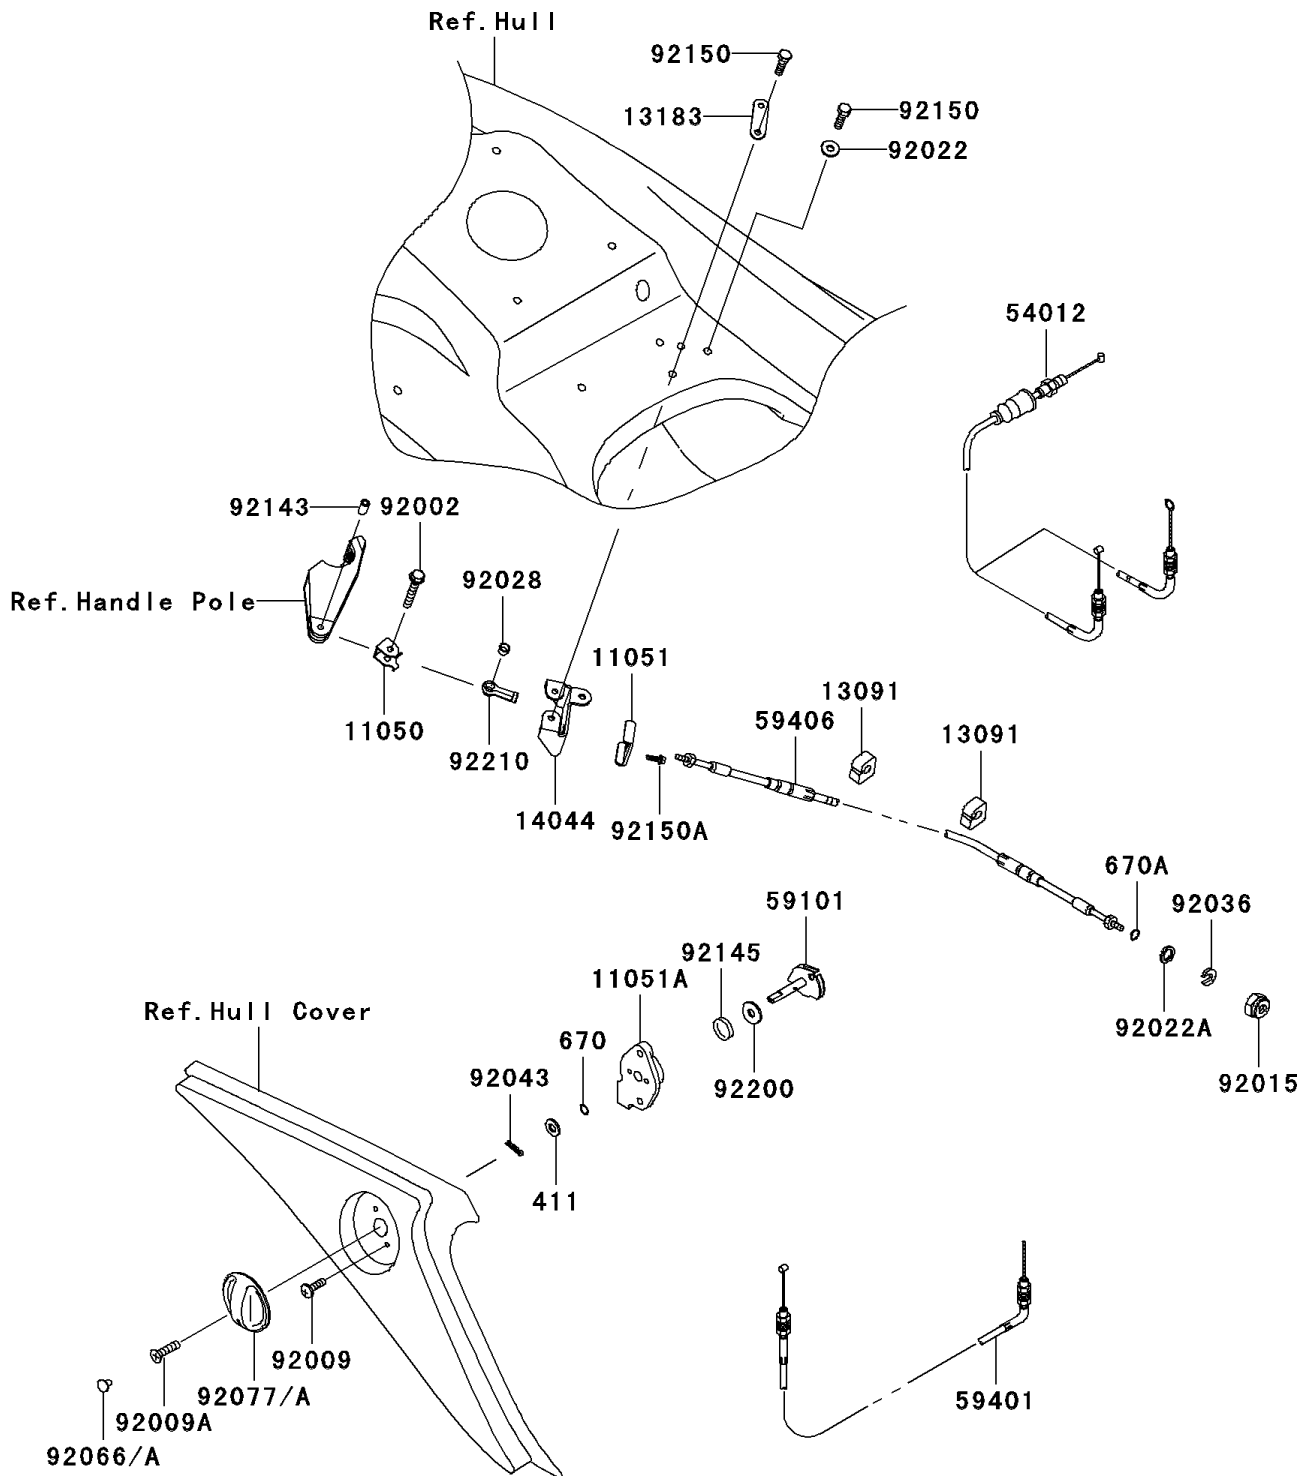

2000 Ultra 150 PARTS DIAGRAM

Cables

F3175

2000 Ultra 150 PARTS LIST

Cables

ITEM NAME	PART NUMBER	QUANTITY
WASHER-PLAIN,8MM (Ref # 411)	411S0800	1
O RING,11MM (Ref # 670A)	670B2011	1
BRACKET (Ref # 11050)	11050-3767	1
BRACKET (Ref # 11051)	11051-3701	1
BRACKET,STARTER CABLE (Ref # 11051A)	11051-3744	1
HOLDER (Ref # 13091)	13091-3712	2
PLATE (Ref # 13183)	13183-3809	1
HOLDER-CABLE (Ref # 14044)	14044-3736	1
CABLE-THROTTLE (Ref # 54012)	54012-3764	1
REEL (Ref # 59101)	59101-3714	1
CABLE-CHOKE (Ref # 59401)	59401-3724	1
CABLE-STRG (Ref # 59406)	59406-3771	1
BOLT,6X30 (Ref # 92002)	92002-3726	1
SCREW,5X16 (Ref # 92009)	92009-3789	2
SCREW,4X12 (Ref # 92009A)	92009-3838	1
NUT,20MM (Ref # 92015)	92015-526	1
WASHER,6.5X20X1.5 (Ref # 92022)	92022-3710	1
WASHER (Ref # 92022A)	92022-535	1
BUSHING (Ref # 92028)	92028-3769	1
RING-SNAP (Ref # 92036)	92036-501	1
PIN (Ref # 92043)	92043-3752	1
PLUG,FUEL&CHOKE KNOB,F.BLACK (Ref # 92066A)	92066-3755-6Z	1
KNOB,FUEL&CHOKE,F.BLACK (Ref # 92077A)	92077-3730-6Z	1
COLLAR,6.2X10X19 (Ref # 92143)	92143-3733	1
SPRING (Ref # 92145)	92145-3712	1
BOLT,6X20 (Ref # 92150)	92150-3758	3
BOLT,5X16 (Ref # 92150A)	92150-3778	1
WASHER,8.5X34X0.5 (Ref # 92200)	92200-3770	1
NUT (Ref # 92210)	92210-3746	1