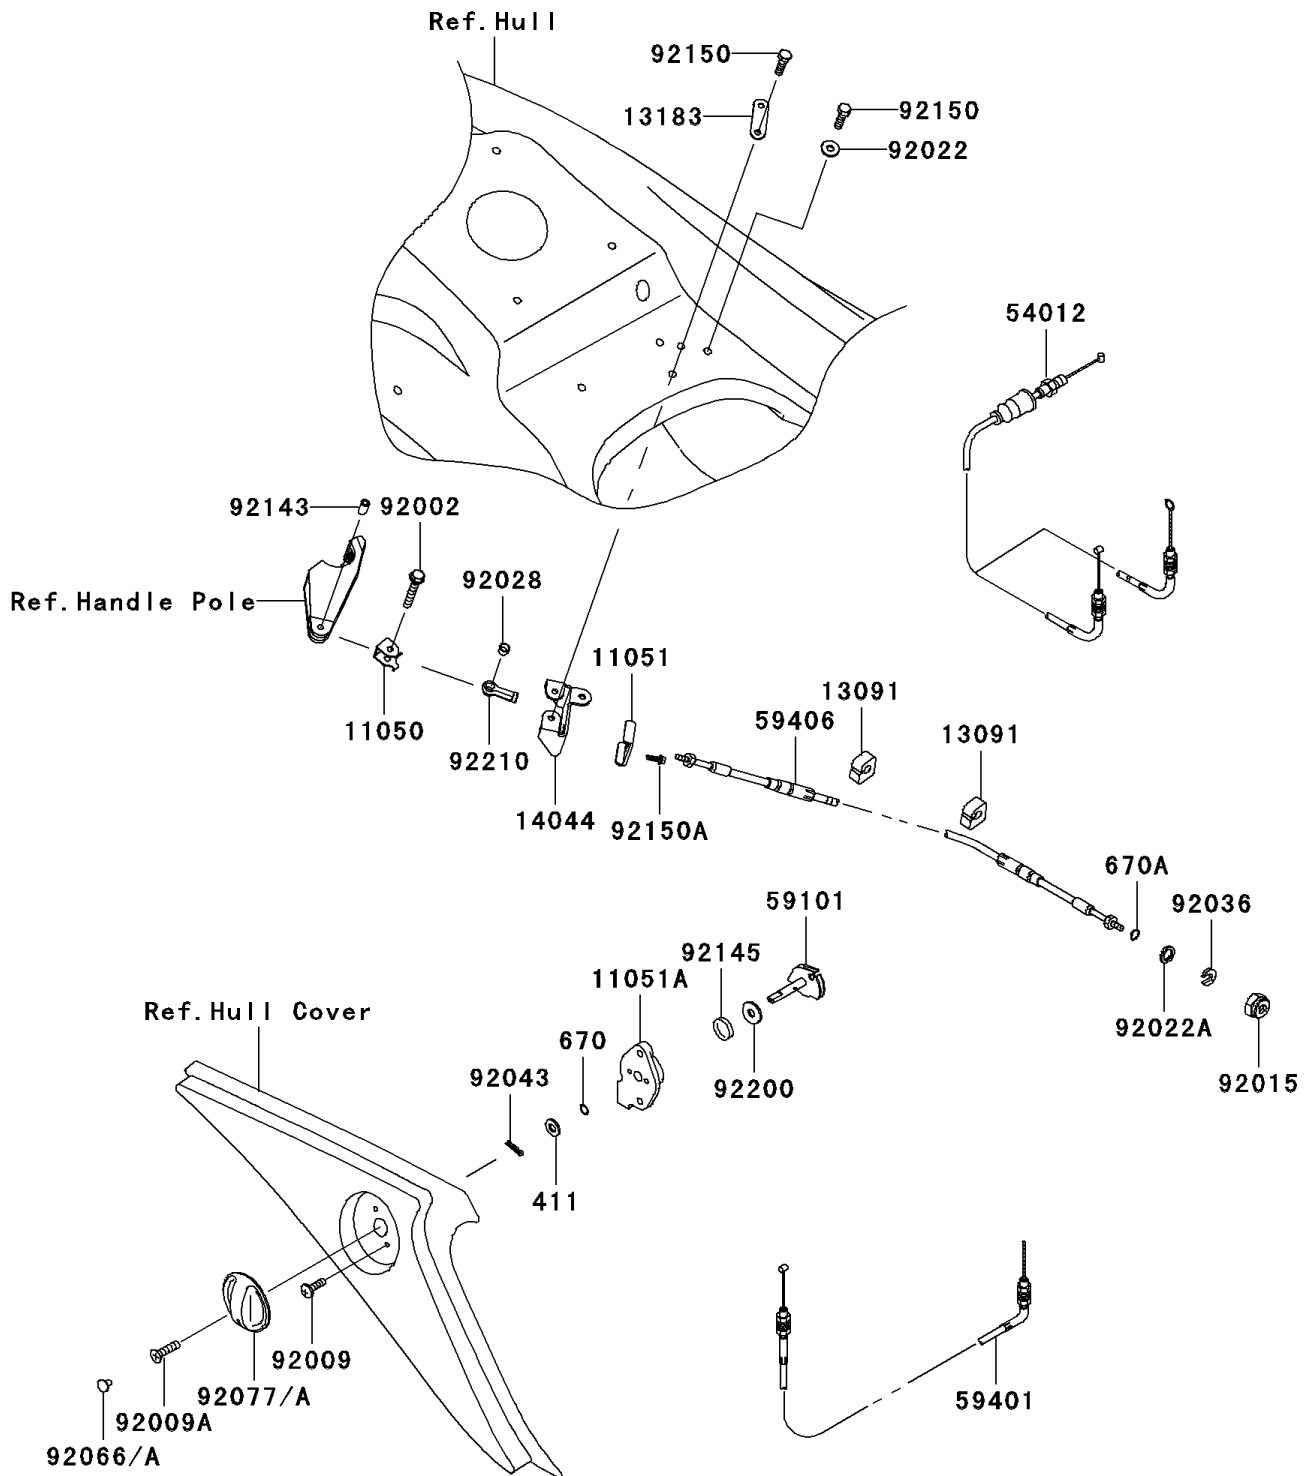

## 2000 Ultra 150 PARTS DIAGRAM

Cables

F3175

## 2000 Ultra 150 PARTS LIST

### Cables

ITEM NAME	PART NUMBER	QUANTITY
WASHER-PLAIN,8MM (Ref # 411)	411S0800	1
O RING,11MM (Ref # 670A)	670B2011	1
BRACKET (Ref # 11050)	11050-3767	1
BRACKET (Ref # 11051)	11051-3701	1
BRACKET,STARTER CABLE (Ref # 11051A)	11051-3744	1
HOLDER (Ref # 13091)	13091-3712	1
PLATE (Ref # 13183)	13183-3809	1
HOLDER-CABLE (Ref # 14044)	14044-3736	1
CABLE-THROTTLE (Ref # 54012)	54012-3764	1
REEL (Ref # 59101)	59101-3714	1
CABLE-CHOKE (Ref # 59401)	59401-3724	1
CABLE-STRG (Ref # 59406)	59406-3771	1
BOLT,6X30 (Ref # 92002)	92002-3726	1
SCREW,5X16 (Ref # 92009)	92009-3789	1
SCREW,4X12 (Ref # 92009A)	92009-3838	1
NUT,20MM (Ref # 92015)	92015-526	1
WASHER,6.5X20X1.5 (Ref # 92022)	92022-3710	1
WASHER (Ref # 92022A)	92022-535	1
BUSHING (Ref # 92028)	92028-3769	1
RING-SNAP (Ref # 92036)	92036-501	1
PIN (Ref # 92043)	92043-3752	1
PLUG,FUEL&CHOKE KNOB,F.BLACK (Ref # 92066A)	92066-3755-6Z	1
KNOB,FUEL&CHOKE,F.BLACK (Ref # 92077A)	92077-3730-6Z	1
COLLAR,6.2X10X19 (Ref # 92143)	92143-3733	1
SPRING (Ref # 92145)	92145-3712	1
BOLT,6X20 (Ref # 92150)	92150-3758	1
BOLT,5X16 (Ref # 92150A)	92150-3778	1
WASHER,8.5X34X0.5 (Ref # 92200)	92200-3770	1
NUT (Ref # 92210)	92210-3746	1