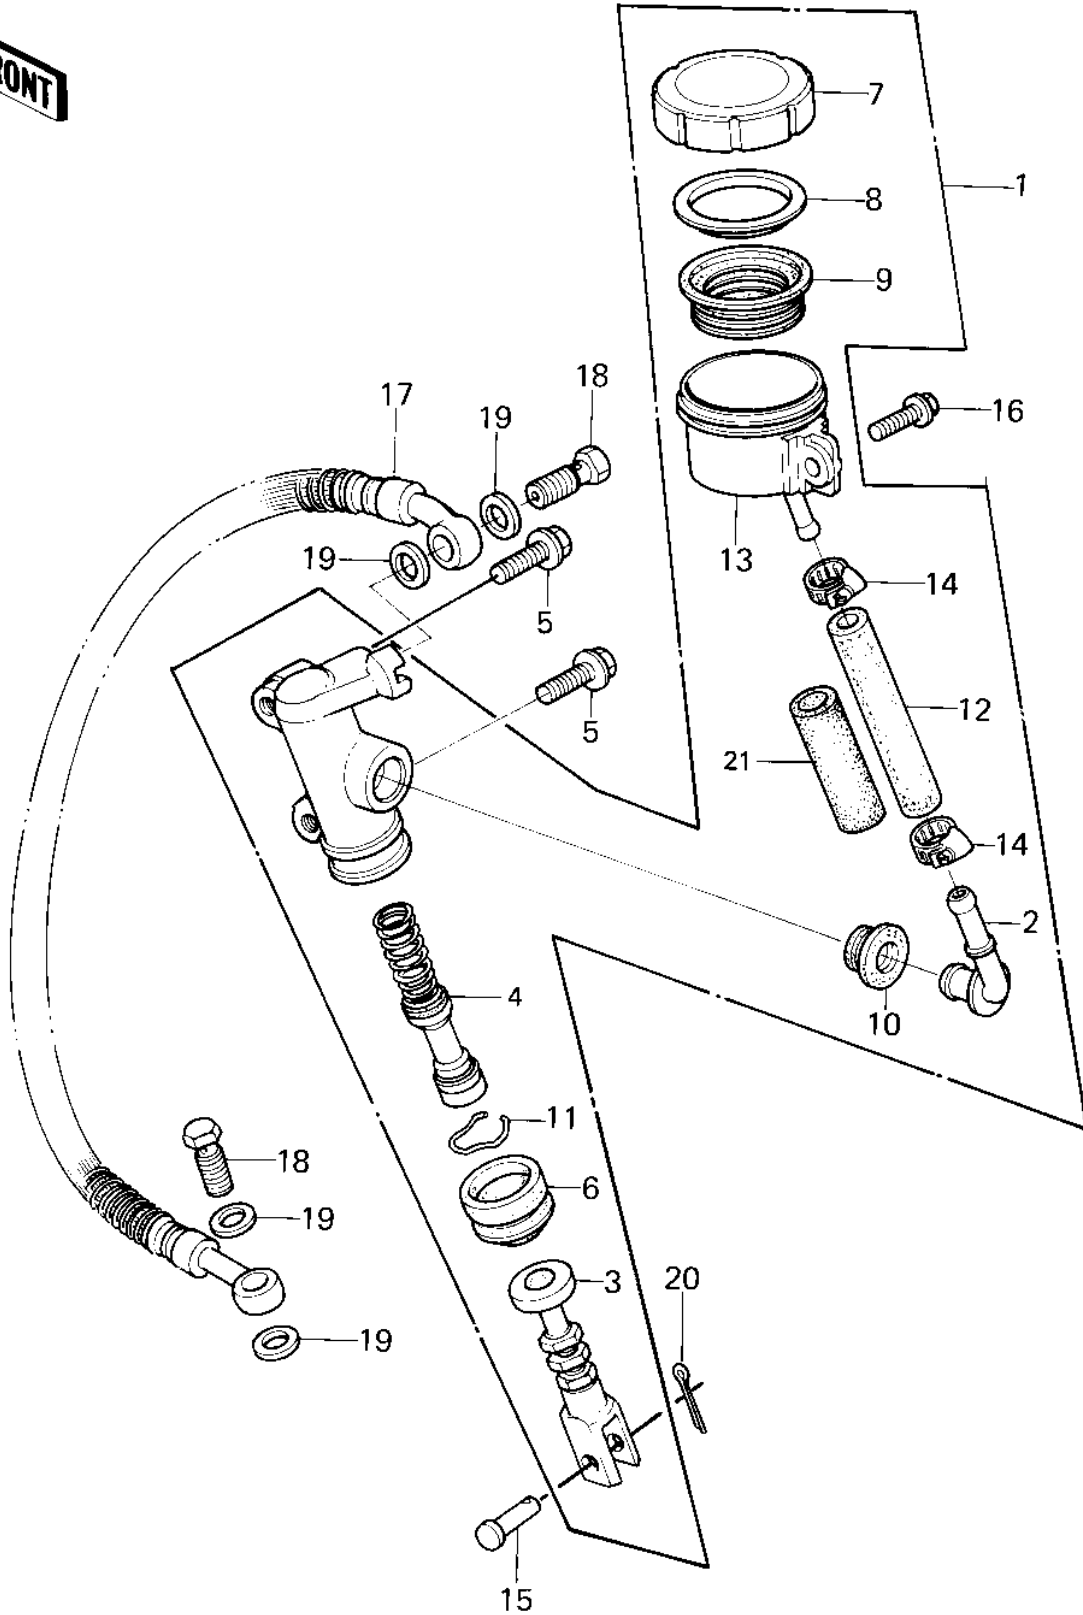

1980 KZ750-E1 PARTS DIAGRAM

REAR MASTER CYLINDER ('80 KZY 50-E1)

1980 KZ750-E1 PARTS LIST

REAR MASTER CYLINDER ('80 KZY 50-E1)

ITEM NAME	PART NUMBER	QUANTITY
CYLINDER ASSY,RR MAST (Ref # 1)	43015-1054	1
CYLINDER ASSY MSTR RR (Ref # 1)	43015-1072	1
CONNECTOR (Ref # 2)	13159-1005	1
ROD ASSY,BRAKE (Ref # 3)	43010-1004	1
PISTON ASSY (Ref # 4)	43020-1019	1
BOLT,8X28 (Ref # 5)	92001-1095	2
DUST COVER (Ref # 6)	49016-1031	1
CAP,OIL CUP (Ref # 7)	43026-1010	1
PLATE,DIAPHRAGM (Ref # 8)	43027-1005	1
DIAPHRAGM (Ref # 9)	43028-1016	1
PACKING (Ref # 10)	43049-1008	1
RING,DUST SEAL (Ref # 11)	43058-004	1
HOSE,BRAKE,8X12X175.5 (Ref # 12)	43059-1058	1
HOSE,BRAKE,8X12X163 (Ref # 12)	43059-1066	1
RESERVOIR (Ref # 13)	43078-1008	1
CLAMP,BRAKE HOSE (Ref # 14)	92037-1154	2
PIN (Ref # 15)	92043-1013	1
BOLT,FLANGED,6X20 (Ref # 16)	130B0620	1
HOSE-BRAKE,L=395 (Ref # 17)	43059-1194	1
BOLT,OIL,L=23 (Ref # 18)	92002-1888	2
WASHER-OIL BOLT (Ref # 19)	43067-001	4
PIN COTTER 2.0X15 (Ref # 20)	550D2015	1
HOSE,BRAKE,13X18X139 (Ref # 21)	43059-1068	1