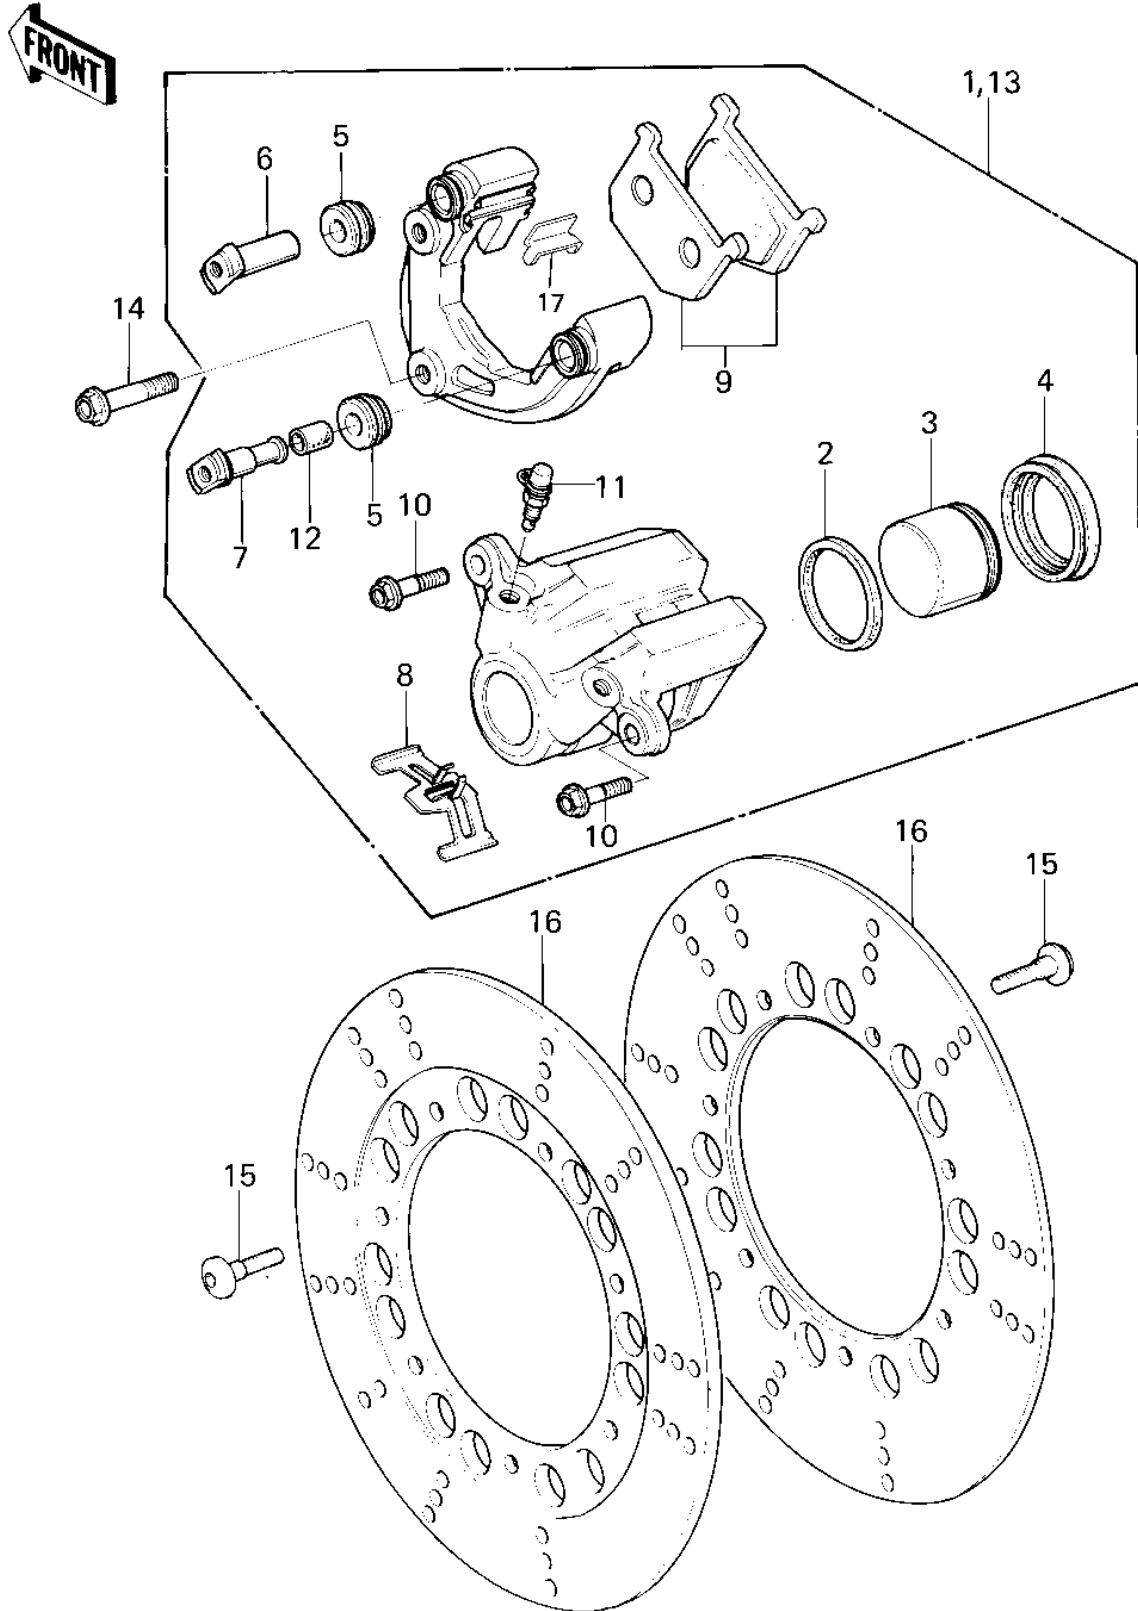

1980 KZ750-E1 PARTS DIAGRAM

FRONT BRAKE ('80 KZY 50-E1)

1980 KZ750-E1 PARTS LIST

FRONT BRAKE ('80 KZY 50-E1)

ITEM NAME	PART NUMBER	QUANTITY
CALIPER ASSY,FR L.H (Ref # 1)	43041-1036	1
RING,PISTON SEAL (Ref # 2)	43049-002	2
PISTON-COMP-BRAKE (Ref # 3)	43020-1096	2
DUST SEAL,PISTON (Ref # 4)	49006-1043	2
DUST SEAL (Ref # 5)	49006-1044	4
SHAFT,CALIPER (Ref # 6)	43045-1007	2
SHAFT,CALIPER (Ref # 7)	43045-1008	2
SPRING,PAD (Ref # 8)	92081-1229	2
PAD SET,FRONT BRAKE (Ref # 9)	43082-1007	2
BOLT,FLANGED,8X25,BLA (Ref # 10)	92001-1510	4
BLEEDER SET (Ref # 11)	43085-001	2
BUSHING,SHAFT CALIPER (Ref # 12)	92028-1090	2
CALIPER ASSY,FR R.H (Ref # 13)	43041-1037	1
BOLT,HEX HEAD,10X38 (Ref # 14)	92001-1293	4
BOLT,SOCKET,8X30 (Ref # 15)	92001-1951	14
DISC,FR,SILVER (Ref # 16)	41080-1130	2
GUIDE,PAD (Ref # 17)	13070-1026	4