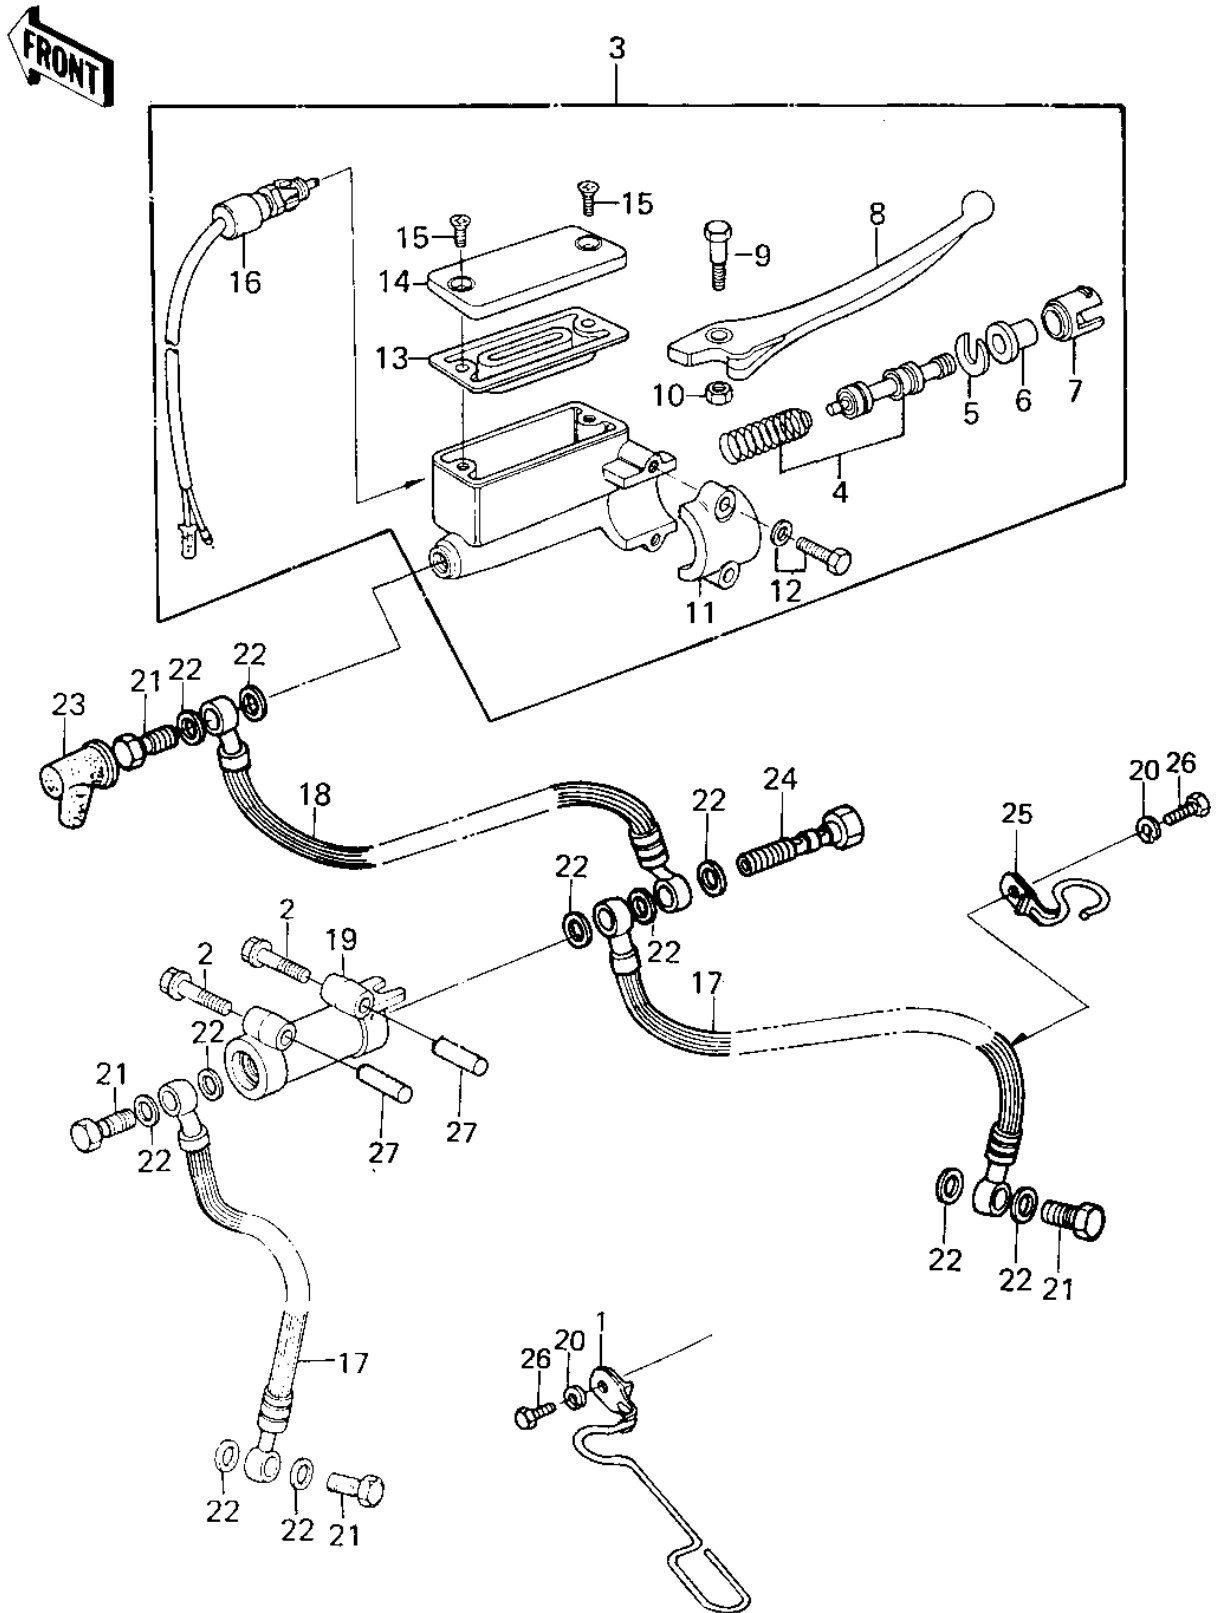

1980 KZ750-E1 PARTS DIAGRAM

FRONT MASTER CYLINDER ('80 KZY 50-E1)

1980 KZ750-E1 PARTS LIST

FRONT MASTER CYLINDER ('80 KZY 50-E1)

ITEM NAME	PART NUMBER	QUANTITY
CLAMP,CABLE (Ref # 1)	92037-1116	1
BOLT,FLANGED,6X65 (Ref # 2)	130G0665	1
CYLINDER ASSY,FRONT (Ref # 3)	43015-1032	1
PISTON-COMP-BRAKE (Ref # 4)	43020-1023	1
STOPER,PISTON (Ref # 5)	43022-1001	1
DUST COVER (Ref # 6)	49016-1010	1
LINER,PISTON (Ref # 7)	14008-1007	1
LEVER,FRONT BRAKE (Ref # 8)	46092-1004	1
BOLT,CLUTCH LEV FITT (Ref # 9)	92001-1056	1
NUT 6MM (Ref # 10)	312B0600	1
HOLDER,MASTER CYLINDR (Ref # 11)	43034-1001	1
BOLT,HEX HEAD,6X25 (Ref # 12)	43033-003	1
DIAPHRAGM (Ref # 13)	43028-1008	1
CAP,OIL CUP (Ref # 14)	43026-1006	1
SCREW,COUNTERSUNK HED (Ref # 15)	92001-1055	1
SWITCH,BRAKE (Ref # 16)	27010-1028	1
HOSE,BRAKE (Ref # 17)	43059-1030	1
HOSE-BRAKE (Ref # 18)	43059-1538	1
JOINT,FR BRAKE HOSE (Ref # 19)	43061-1002	1
WASHER SPRING 6MM (Ref # 20)	461F0600	1
BOLT,OIL,L=23 (Ref # 21)	92002-1888	1
WASHER-OIL BOLT (Ref # 22)	43067-001	1
BOOT,DUST (Ref # 23)	49006-1041	1
BOLT (Ref # 24)	92002-1909	1
CLAMP,FRNT BRK HOSE (Ref # 25)	92037-1054	1
BOLT-UPSET,6X12 (Ref # 26)	112G0612	1
COLLAR,8X12X25 (Ref # 27)	92027-1249	1