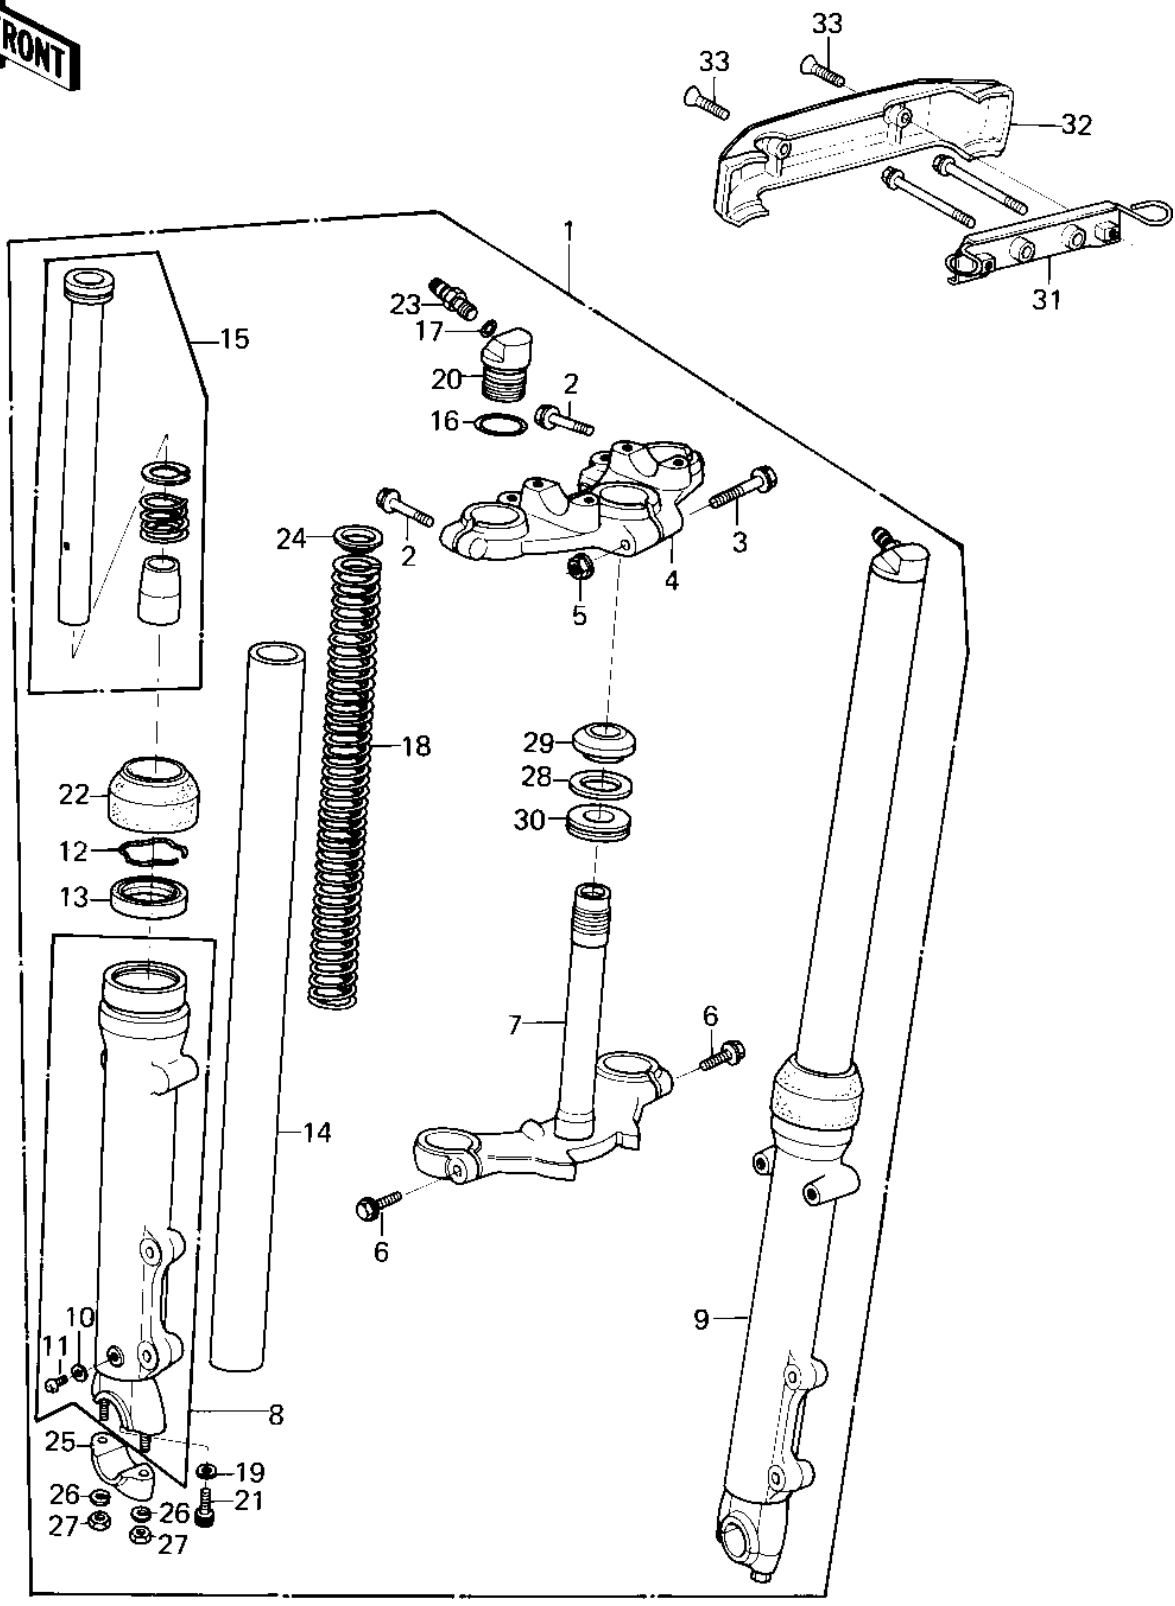

1980 KZ750-E1 PARTS DIAGRAM

FRONT FORK ('80 KZY 50-E1)

1980 KZ750-E1 PARTS LIST

FRONT FORK ('80 KZY 50-E1)

ITEM NAME	PART NUMBER	QUANTITY
FORK-FRONT (Ref # 1)	44001-1123	1
BOLT,FLANGED,8X45 (Ref # 2)	131G0845	2
BOLT,FLANGED,8X55 (Ref # 3)	130G0855	1
HEAD,STEERING STEM (Ref # 4)	44039-1028	1
NUT-8MM (Ref # 5)	92015-1022	1
BOLT,FLANGED,12X35 (Ref # 6)	131G1235	2
STEM,STEERING (Ref # 7)	44037-1039	1
TUBE,FORK OUTER,L.H. (Ref # 8)	39093-1001	1
TUBE,FORK OUTER,R.H. (Ref # 9)	39093-1003	1
GASKET FORK DRAIN PLG (Ref # 10)	44045-002	2
SCREW PAN HEAD 4X8 (Ref # 11)	220B0408	2
RING-SNAP,FORK OIL (Ref # 12)	92033-1100	2
SEAL-OIL,FRONT FORK (Ref # 13)	92049-1101	2
PIPE-FORK INNER (Ref # 14)	39093-1067	2
CYLINDER-FORK (Ref # 15)	44023-1009	2
"O" RING,FORK TOP (Ref # 16)	92055-1012	2
"O" RING,AIR VALVE (Ref # 17)	92055-1018	2
SPRING,FORK (Ref # 18)	44026-1045	2
GASKET,FORK CYLINDER (Ref # 19)	44045-057	2
CAP,FORK TOP (Ref # 20)	44029-1005	2
BOLT-FORK CYLINDER (Ref # 21)	44041-040	2
DUST SHIELD,FORK (Ref # 22)	92093-1037	2
VALVE ASSY,AIR (Ref # 23)	16126-1003	2
GUIDE,FORK SPRING (Ref # 24)	44028-033	2
HOLDER,FRONT AXLE (Ref # 25)	44063-011	2
WASHER SPRING 8MM (Ref # 26)	461F0800	4
NUT,LOCK,8MM (Ref # 27)	92015-1124	4
WASHER,PLAIN (Ref # 28)	92022-231	1
CONE,STEERING STEM (Ref # 29)	92047-012	1

1980 KZ750-E1 PARTS LIST

FRONT FORK ('80 KZY 50-E1)

ITEM NAME	PART NUMBER	QUANTITY
OIL SEAL,STEERING STM (Ref # 30)	92056-003	1
BRACKET,FR FORK COVER (Ref # 31)	11034-1765	1
COVER,FORK (Ref # 32)	44033-1053	1
SCREW-CSK-RD-CROS (Ref # 33)	222C0518	2