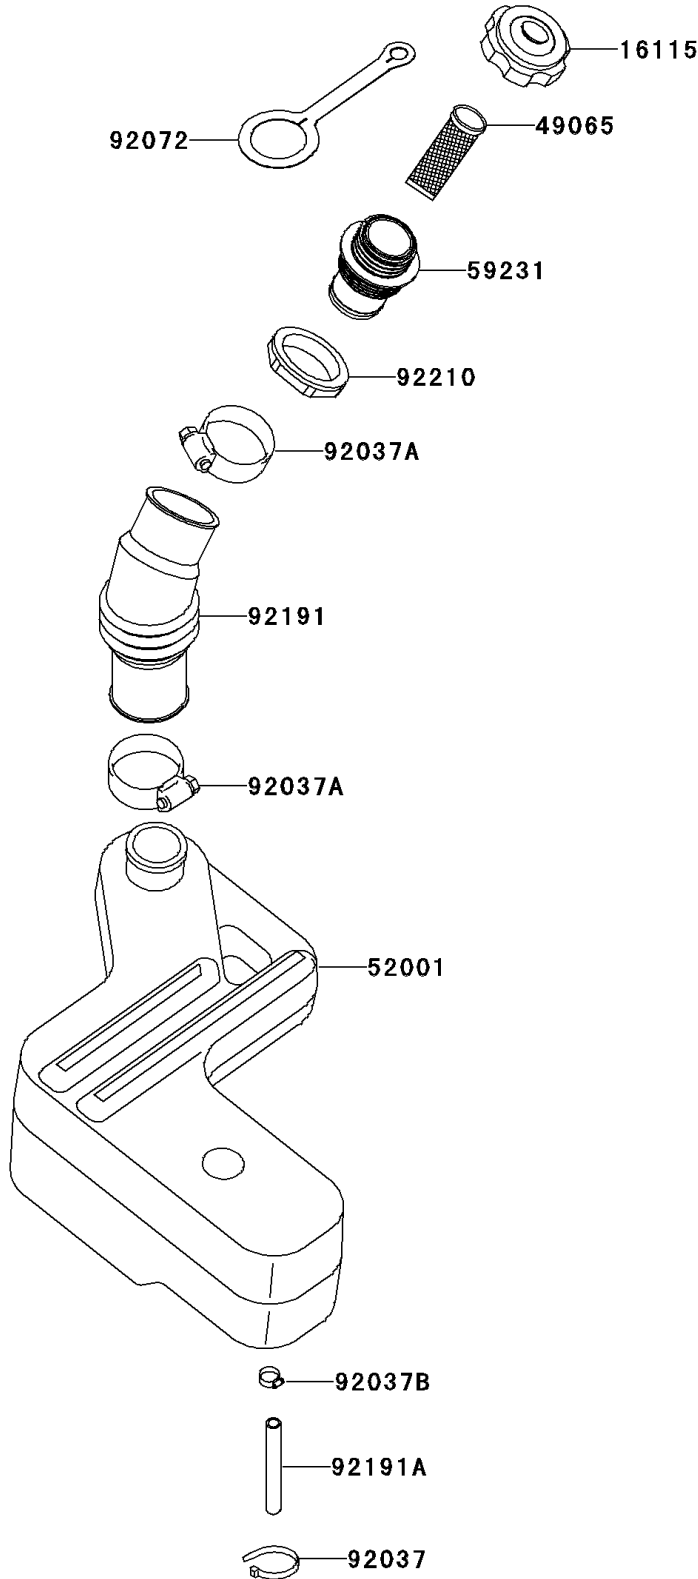

2001 Ultra 150 PARTS DIAGRAM

Oil Tank

F3174

2001 Ultra 150 PARTS LIST

Oil Tank

ITEM NAME	PART NUMBER	QUANTITY
CAP-OIL FILLER (Ref # 16115)	16115-3720	1
FILTER-OIL (Ref # 49065)	49065-3703	1
TANK-OIL (Ref # 52001)	52001-3734	1
FILLER (Ref # 59231)	59231-3724	1
CLAMP (Ref # 92037)	92037-1173	1
CLAMP (Ref # 92037A)	92037-3009	2
CLAMP (Ref # 92037B)	92037-3726	1
BAND (Ref # 92072)	92072-3839	1
TUBE (Ref # 92191)	92191-3735	1
TUBE,6X10X200 (Ref # 92191A)	92191-3831	1
NUT,FILLER (Ref # 92210)	92210-3752	1