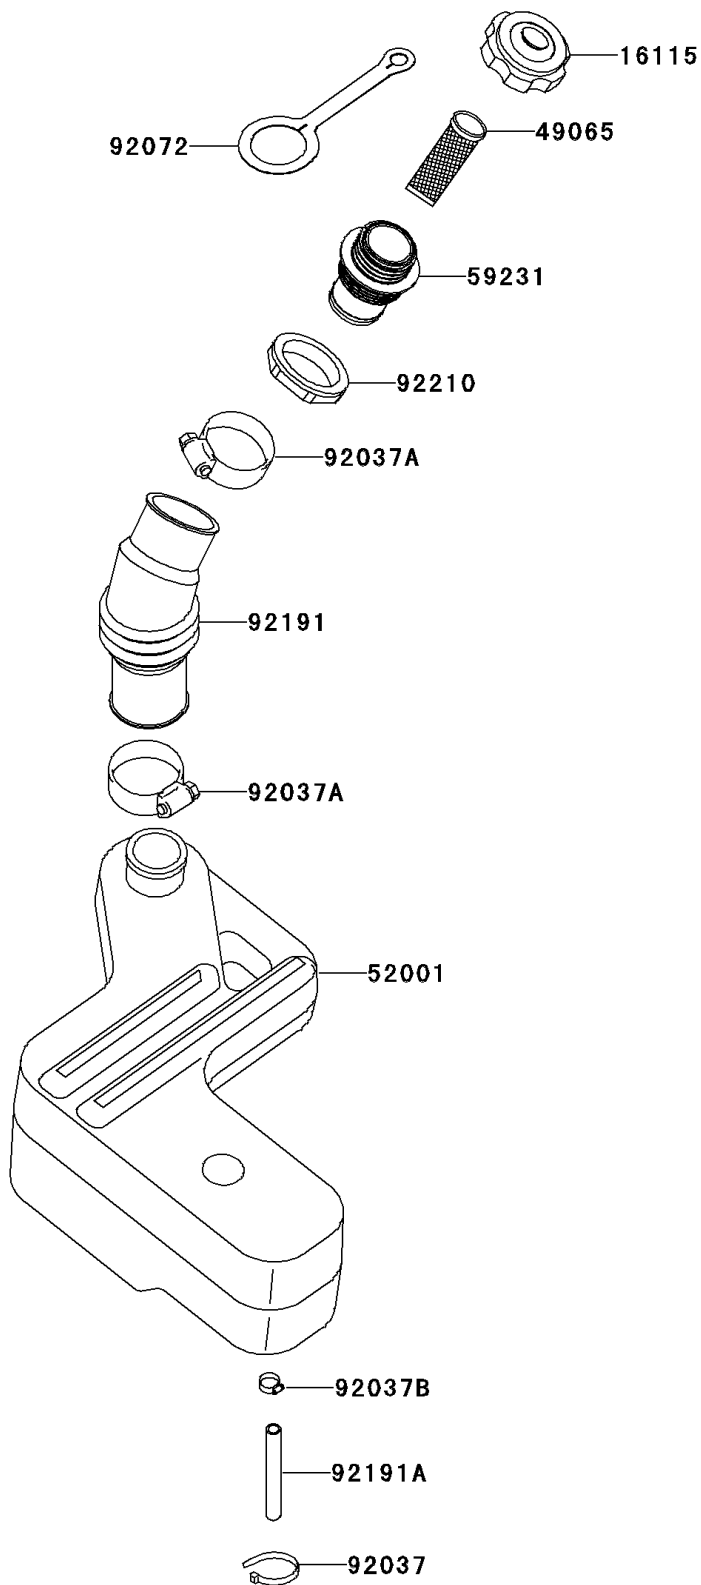

## 2000 Ultra 150 PARTS DIAGRAM

Oil Tank

F3174

## 2000 Ultra 150 PARTS LIST

Oil Tank

ITEM NAME	PART NUMBER	QUANTITY
CAP-OIL FILLER (Ref # 16115)	16115-3720	1
FILTER-OIL (Ref # 49065)	49065-3703	1
TANK-OIL (Ref # 52001)	52001-3734	1
FILLER (Ref # 59231)	59231-3724	1
CLAMP (Ref # 92037)	92037-1173	1
CLAMP (Ref # 92037A)	92037-3009	1
CLAMP (Ref # 92037B)	92037-3726	1
BAND (Ref # 92072)	92072-3839	1
TUBE (Ref # 92191)	92191-3735	1
TUBE,6X10X200 (Ref # 92191A)	92191-3831	1
NUT,FILLER (Ref # 92210)	92210-3752	1