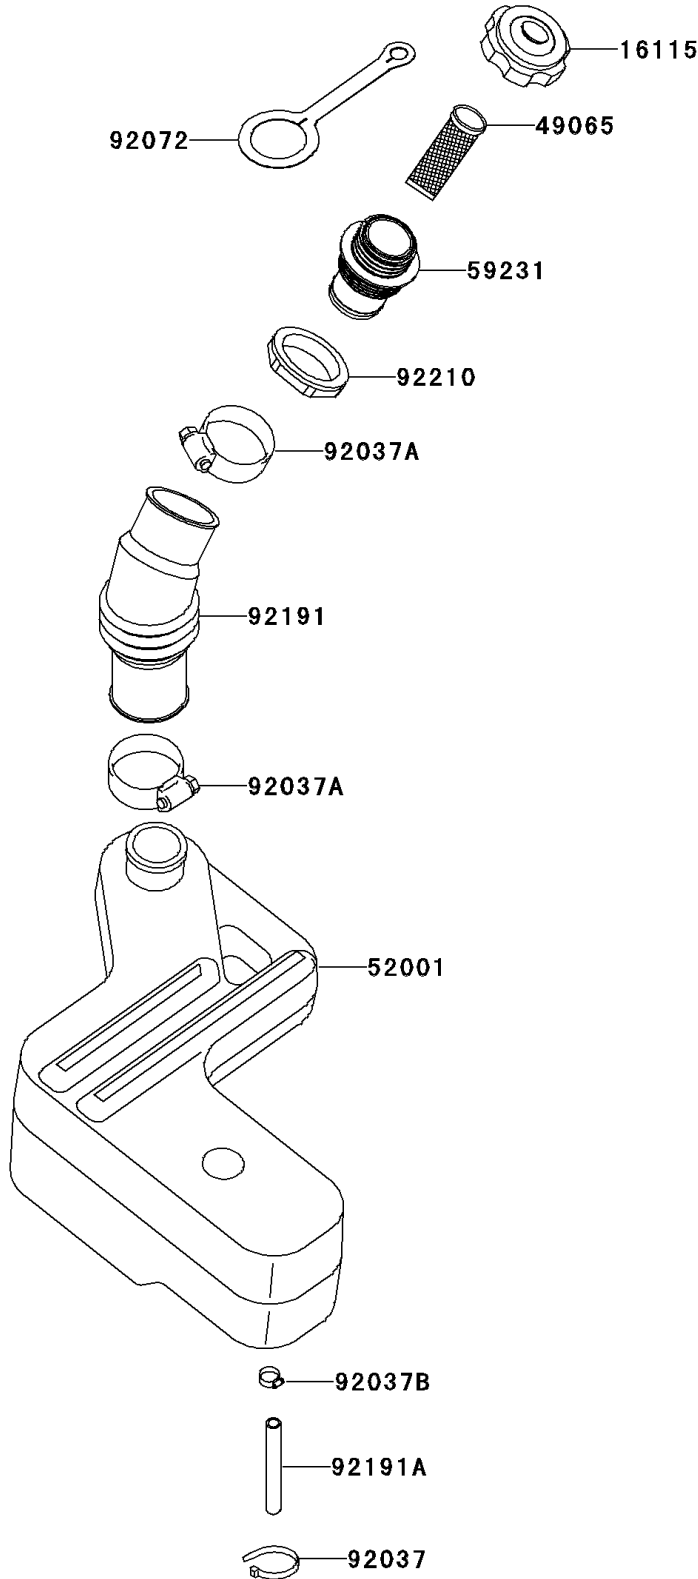

2000 Ultra 150 PARTS DIAGRAM

Oil Tank

F3174

2000 Ultra 150 PARTS LIST

Oil Tank

ITEM NAME	PART NUMBER	QUANTITY
CAP-OIL FILLER (Ref # 16115)	16115-3720	1
FILTER-OIL (Ref # 49065)	49065-3703	1
TANK-OIL (Ref # 52001)	52001-3734	1
FILLER (Ref # 59231)	59231-3724	1
CLAMP (Ref # 92037)	92037-1173	1
CLAMP (Ref # 92037A)	92037-3009	2
CLAMP (Ref # 92037B)	92037-3726	1
BAND (Ref # 92072)	92072-3839	1
TUBE (Ref # 92191)	92191-3735	1
TUBE,6X10X200 (Ref # 92191A)	92191-3831	1
NUT,FILLER (Ref # 92210)	92210-3752	1