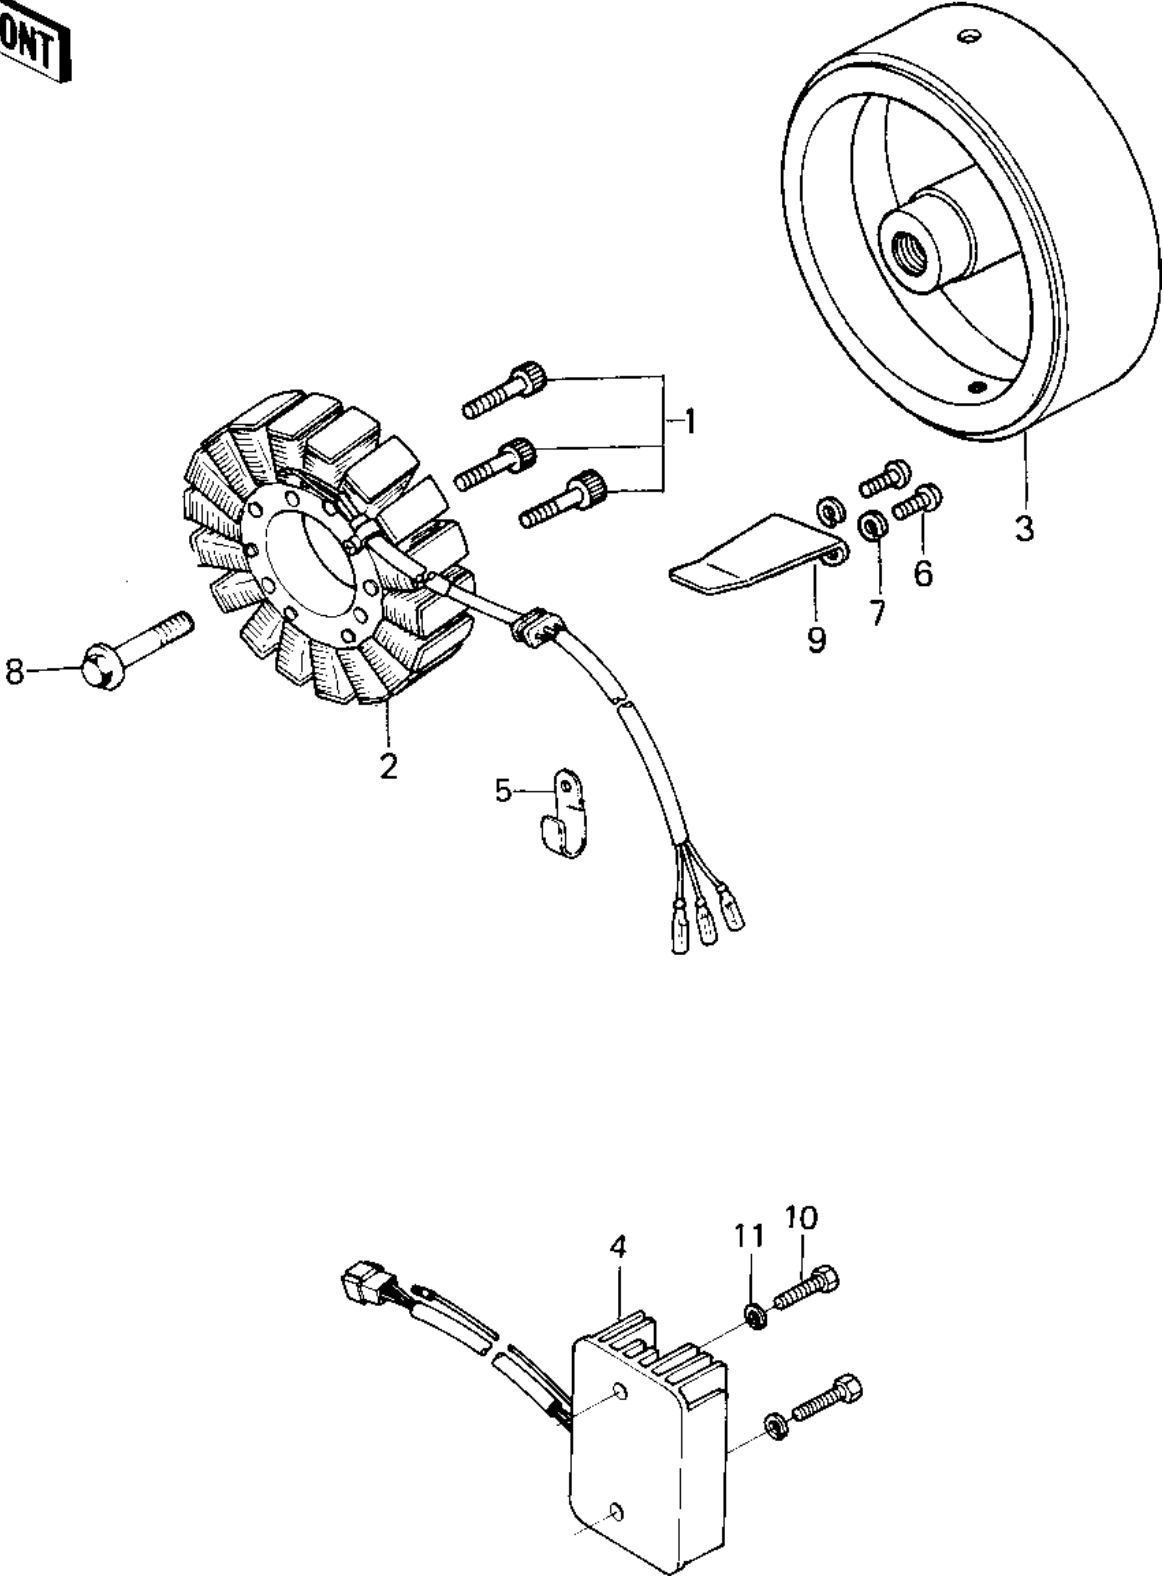

## 1980 KZ750-E1 PARTS DIAGRAM

GENERATOR/REGULATOR ('80 KZY 50-E1)

## 1980 KZ750-E1 PARTS LIST

GENERATOR/REGULATOR ('80 KZY 50-E1)

ITEM NAME	PART NUMBER	QUANTITY
BOLT-SOCKET,5X30 (Ref # 1)	120P0530	1
STATOR (Ref # 2)	21003-1083	1
FLYWHEEL,MAGNETO (Ref # 3)	21050-1015	1
REGULATOR,VOLTAGE (Ref # 4)	21066-1008	1
CLAMP,WIRING HARNESS (Ref # 5)	21126-008	1
SCREW PAN HEAD 5X12 (Ref # 6)	220B0512	1
WASHER SPRING 5MM (Ref # 7)	461F0500	1
BOLT,10X40 (Ref # 8)	92001-1201	1
CLAMP,GENERATOR WIRE (Ref # 9)	92037-1122	1
BOLT-UPSET (Ref # 10)	112G0625	1
WASHER SPRING 6MM (Ref # 11)	461F0600	1