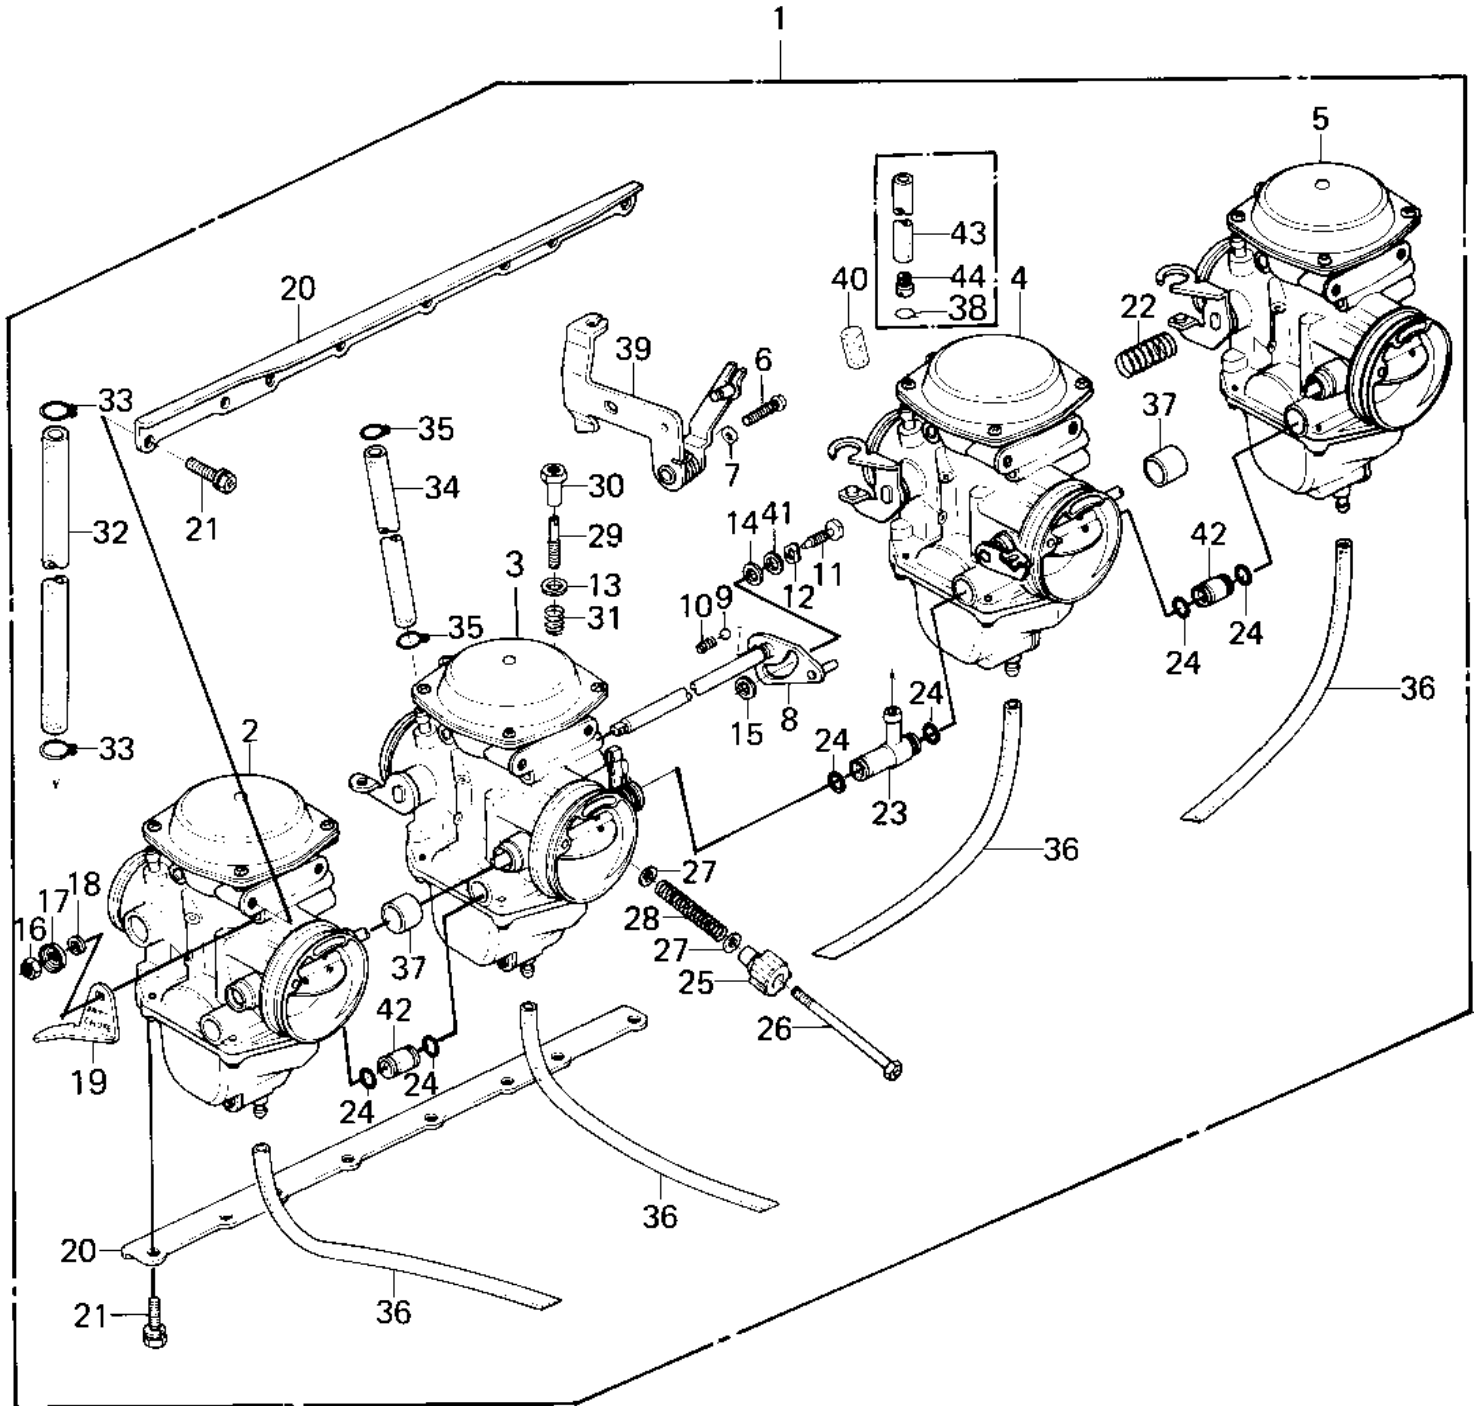

## 1980 KZ750-E1 PARTS DIAGRAM

CARBURETOR ASSY ('80 KZY 50-E1)

## 1980 KZ750-E1 PARTS LIST

CARBURETOR ASSY ('80 KZY 50-E1)

ITEM NAME	PART NUMBER	QUANTITY
CARBURETOR (Ref # 1)	16001-1200	1
CARBURETOR,L.H,OUTER (Ref # 2)	16001-1309	1
CARBURETOR,L.H,INSIDE (Ref # 3)	16001-1310	1
CARBURETOR,R.H.INSIDE (Ref # 4)	16001-1311	1
CARBURETOR,R.H.OUTSID (Ref # 5)	16001-1312	1
SCREW PAN HEAD 5X20 (Ref # 6)	220B0520	1
WASHER SPRING 5MM (Ref # 7)	461F0500	2
SHAFT,CHOKE LINK (Ref # 8)	16041-1017	1
BALL,STEEL,3/16" (Ref # 9)	92140-1004	1
SPRING (Ref # 10)	92081-1249	1
SCREW,LINK SHAFT (Ref # 11)	92009-1096	1
SPRING,WAVED WASHER (Ref # 12)	92081-1262	1
WASHER (Ref # 13)	92022-1204	1
WASHER,6.1X11X0.8,POL (Ref # 14)	92022-1199	1
WASHER,6.4X9.4X0.8,PL (Ref # 15)	92022-1200	1
NUT,5MM (Ref # 16)	311B0500	1
WASHER,LOCK,5M/M (Ref # 17)	92022-1201	1
LEVER,CHOKE (Ref # 19)	13168-1065	1
PLATE,CARBURETOR STAY (Ref # 20)	11034-1800	1
SCREW,6X16 (Ref # 21)	92009-1129	1
SPRING (Ref # 22)	92081-1250	1
FITTING,FUEL TUBE (Ref # 23)	92005-1026	1
"O" RING (Ref # 24)	92055-1004	1
HOLDER,ADJUST (Ref # 25)	13091-1078	1
BOLT,HEX HEAD,5X70 (Ref # 26)	92001-1328	1
WASHER (Ref # 27)	92022-1203	1
SPRING (Ref # 28)	92081-1251	1
SCREW,SLOTTED (Ref # 29)	16021-1027	1
NUT,5M/M (Ref # 30)	92015-1118	1

## 1980 KZ750-E1 PARTS LIST

CARBURETOR ASSY ('80 KZY 50-E1)

ITEM NAME	PART NUMBER	QUANTITY
SPRING (Ref # 31)	92081-1252	1
TUBE,FUEL INLET (Ref # 32)	92059-1029	1
CLAMP,FUEL INLET TUBE (Ref # 33)	92037-1075	1
HOSE,FUEL INLET (Ref # 34)	92059-1001	1
CLAMP,TUBE (Ref # 35)	92037-1682	1
TUBE,3.5X6.5X180 (Ref # 36)	92059-1140	1
TUBE,DUST SEAL (Ref # 37)	11012-1130	1
BRACKET,THROTTLE CABL (Ref # 39)	11034-1799	1
CAP,RUBBER (Ref # 40)	11012-1129	1
WASHER,6.5X11X1.2,STL (Ref # 41)	92022-1207	1
NIPPLE,FUEL (Ref # 42)	92005-1027	1