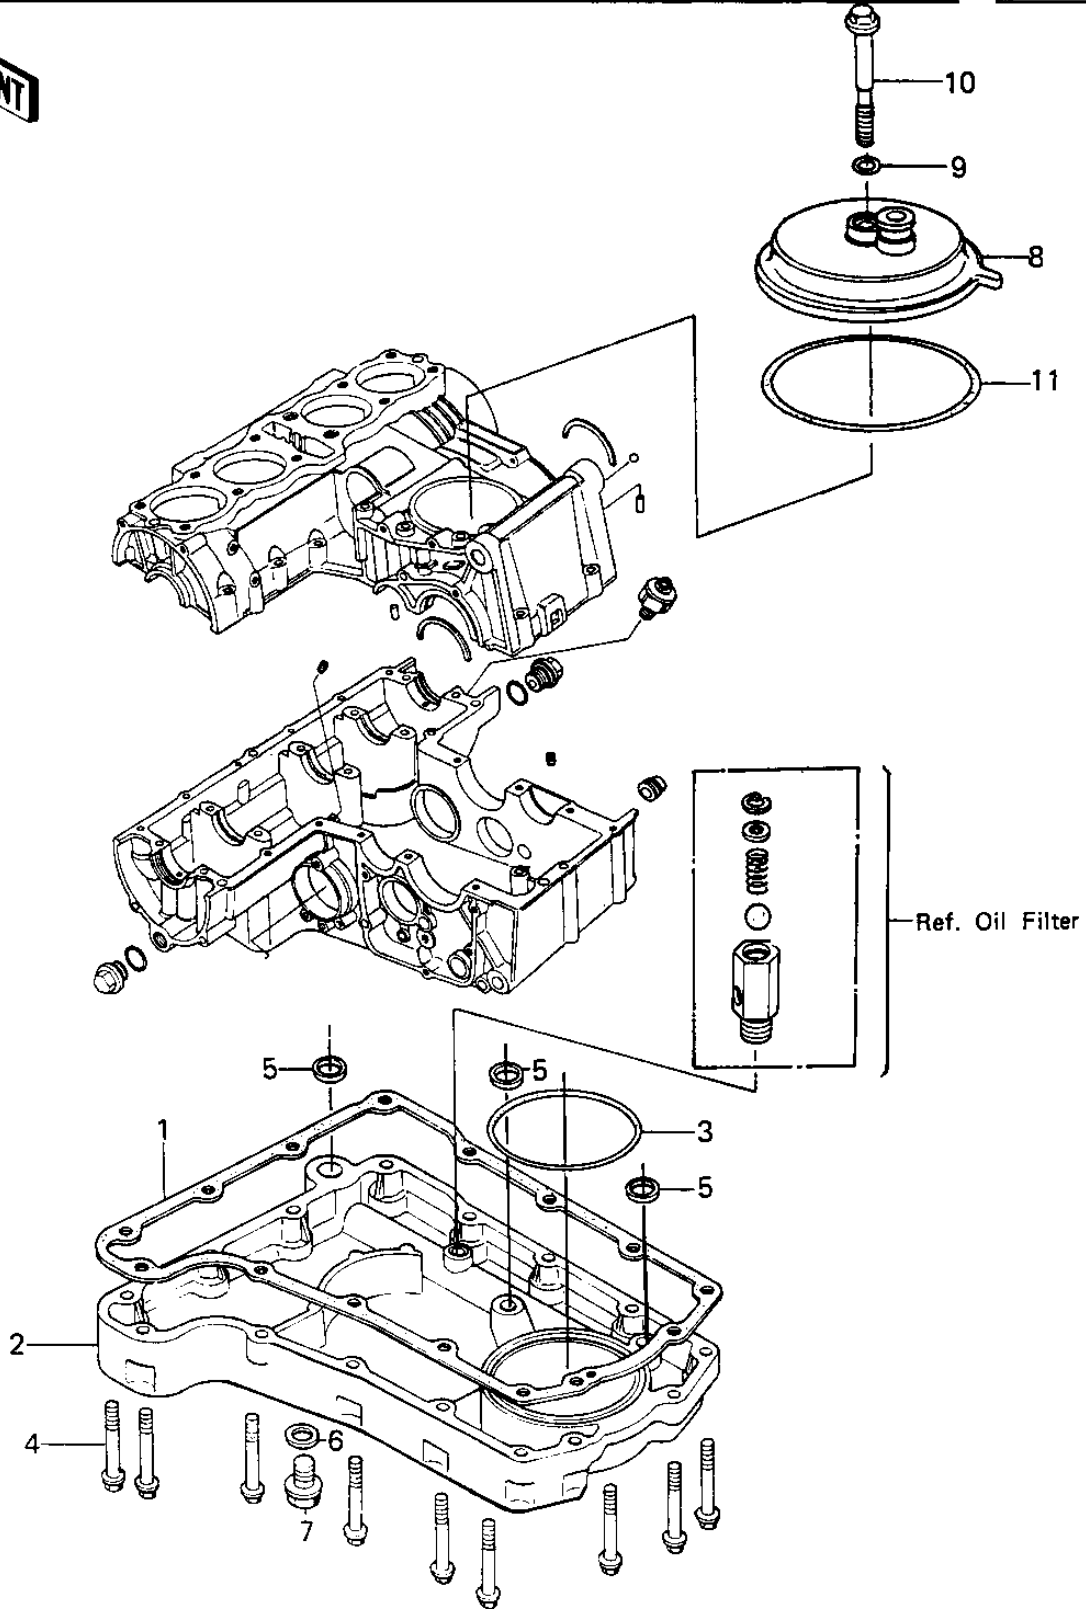

# 1980 KZ750-E1 PARTS DIAGRAM

BREATHER COVER/OIL PAN ('80 KZY 50-E1)

# 1980 KZ750-E1 PARTS LIST

BREATHER COVER/OIL PAN ('80 KZY 50-E1)

ITEM NAME	PART NUMBER	QUANTITY
GASKET,OIL PAN (Ref # 1)	11009-1983	1
PAN-OIL (Ref # 2)	49034-5011	1
"O" RING,90MM (Ref # 3)	671B2590	1
BOLT,FLANGED,6X25 (Ref # 4)	130G0625	15
"O" RING (Ref # 5)	92055-077	3
GASKET,DRIN PLUG (Ref # 6)	92065-097	1
PLUG,OIL DRAIN,12X15 (Ref # 7)	92066-1174	1
BODY-BREATHER (Ref # 8)	14070-1008	1
"O" RING,8MM (Ref # 9)	670B1508	1
BOLT,HEX HEAD,8X72 (Ref # 10)	92003-107	1
"O" RING,91MM (Ref # 11)	92055-052	1