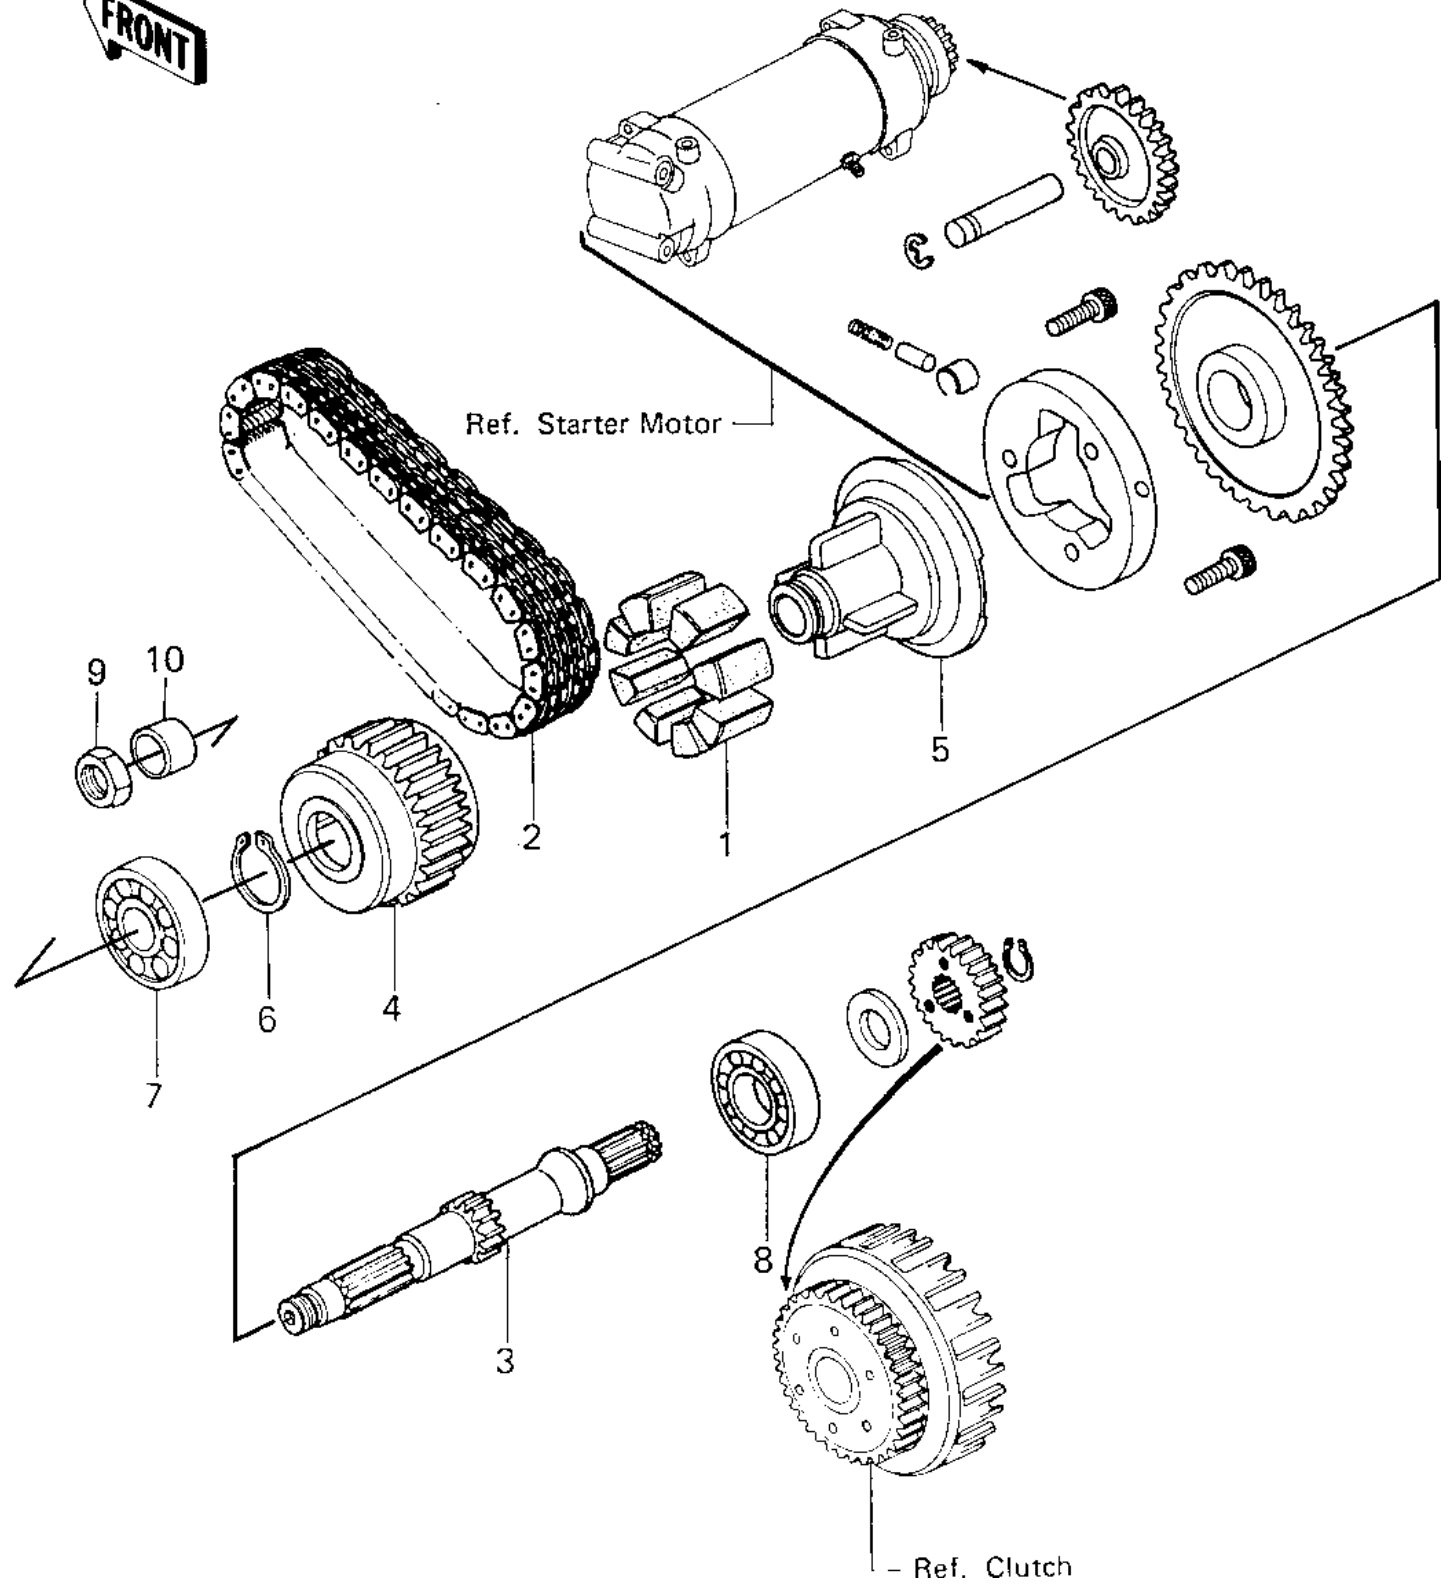

1980 KZ750-E1 PARTS DIAGRAM

SECONDARY SHAFT ('80 KZY 50-E1)

1980 KZ750-E1 PARTS LIST

SECONDARY SHAFT ('80 KZY 50-E1)

ITEM NAME	PART NUMBER	QUANTITY
DAMPER RUBBER (Ref # 1)	92075-1227	8
CHAIN,PRIMARY 52L (Ref # 2)	13122-007	1
SHAFT,SECONDARY (Ref # 3)	13127-1019	1
COUPLING,OUTER (Ref # 4)	13252-001	1
COUPLING,INNER (Ref # 5)	13253-001	1
CIRCLIP 28MM (Ref # 6)	480J2800	1
BEARING BALL #6205 (Ref # 7)	601B6205	1
BEARING BALL #6305 (Ref # 8)	601B6305	1
NUT 18MM (Ref # 9)	92015-019	1
BUSHING,SECONDARY (Ref # 10)	92028-1037	1