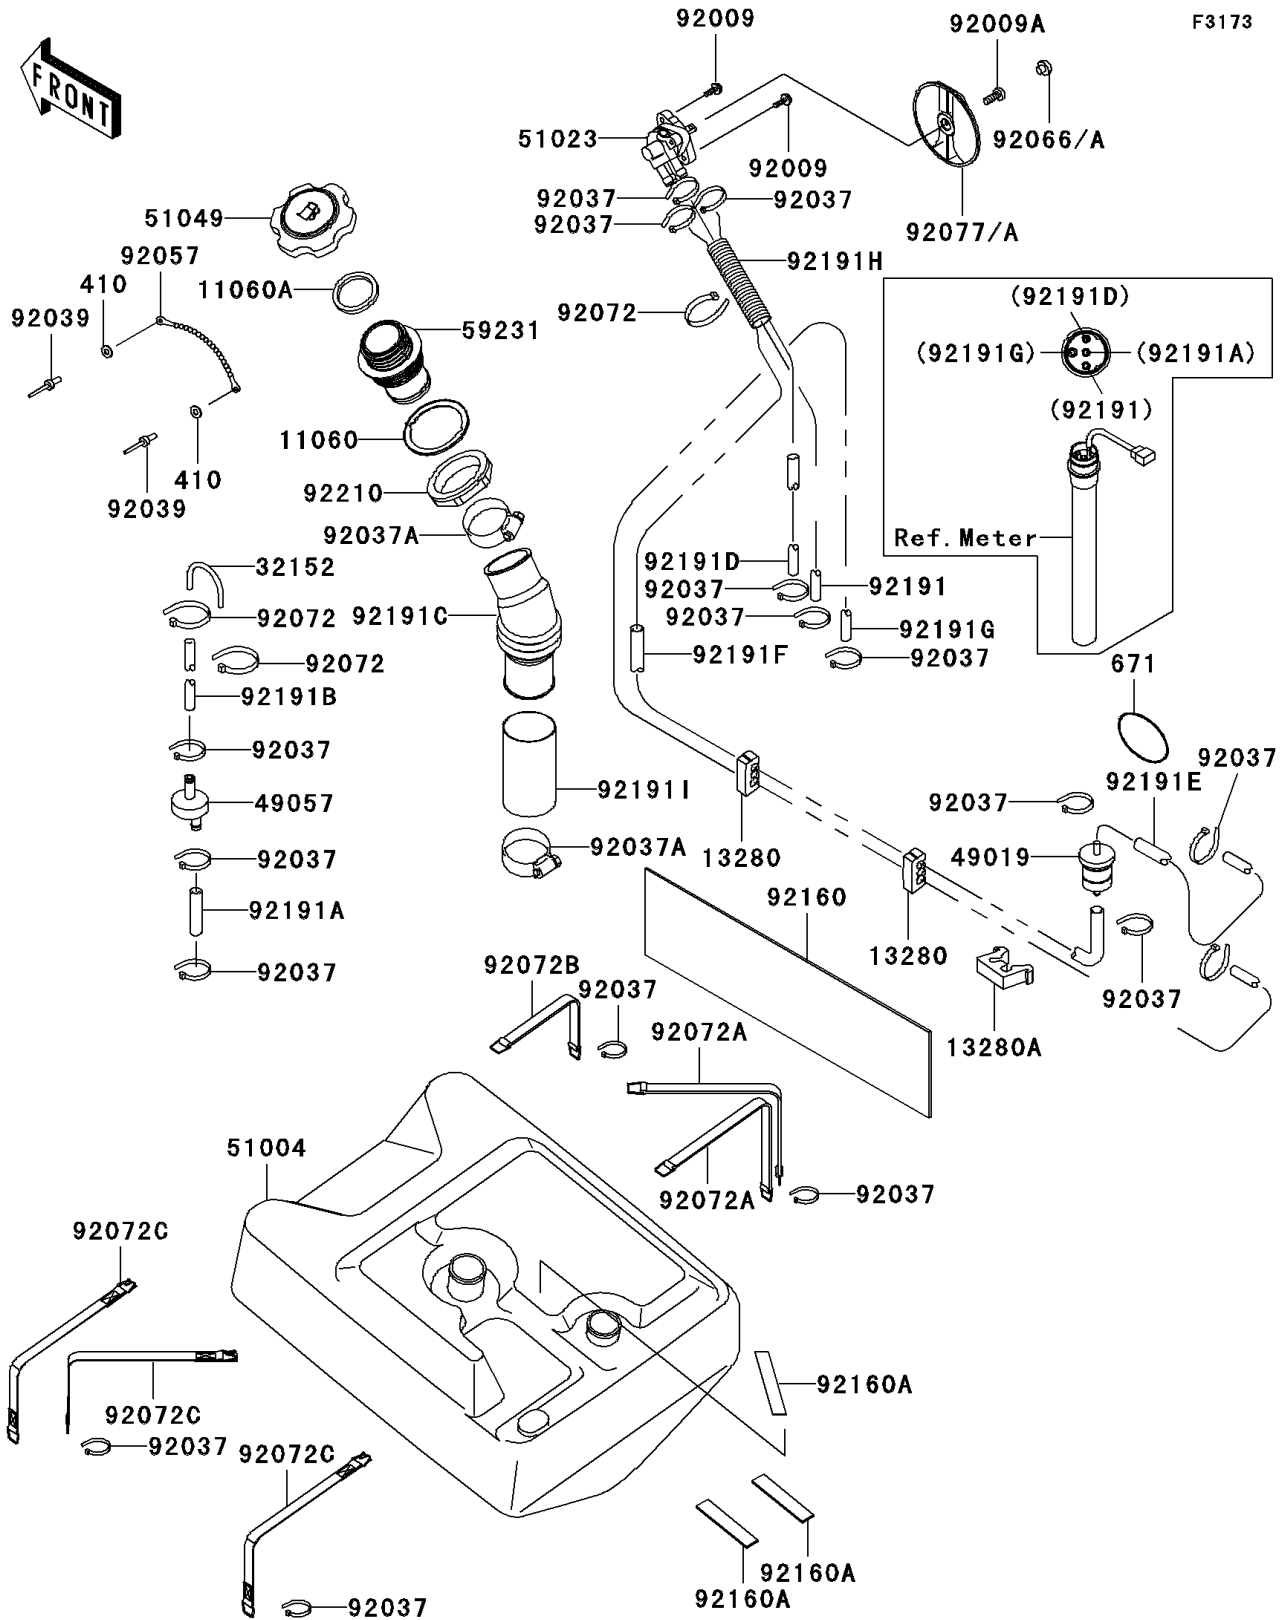

# 2001 Ultra 150 PARTS DIAGRAM

Fuel Tank(JH1200-A1/A2/A3)

## 2001 Ultra 150 PARTS LIST

Fuel Tank(JH1200-A1/A2/A3)

ITEM NAME	PART NUMBER	QUANTITY
W-PLAIN-S,3MM (Ref # 410)	410S0300	2
O RING,65MM (Ref # 671)	671B2565	1
GASKET,FUEL-FILLER (Ref # 11060)	11060-3780	1
GASKET,FUEL-CAP (Ref # 11060A)	11060-3790	1
HOLDER (Ref # 13280)	13280-3703	2
HOLDER,FUEL FILTER (Ref # 13280A)	13280-3705	1
PIPE (Ref # 32152)	32152-3705	1
FILTER-FUEL (Ref # 49019)	49019-3712	1
VALVE-RELIEF (Ref # 49057)	49057-3001	1
TANK-FUEL (Ref # 51004)	51004-3729	1
TAP-ASSY,FUEL (Ref # 51023)	51023-3729	1
CAP-TANK,FUEL (Ref # 51049)	51049-3722	1
FILLER (Ref # 59231)	59231-3723	1
SCREW,5X16 (Ref # 92009)	92009-3789	2
SCREW,4X12 (Ref # 92009A)	92009-3838	1
CLAMP (Ref # 92037)	92037-1173	17
CLAMP (Ref # 92037A)	92037-3738	2
RIVET,3.2X8 (Ref # 92039)	92039-3763	2
CHAIN,L=250 (Ref # 92057)	92057-3708	1
PLUG,FUEL&CHOKE KNOB,F.BLACK (Ref # 92066A)	92066-3755-6Z	1
BAND,L=201 (Ref # 92072)	92072-3778	3
BAND (Ref # 92072A)	92072-3845	2
BAND (Ref # 92072B)	92072-3846	1
BAND (Ref # 92072C)	92072-3847	3
KNOB,FUEL&CHOKE,F.BLACK (Ref # 92077A)	92077-3730-6Z	1
DAMPER (Ref # 92160)	92160-3839	1
DAMPER (Ref # 92160A)	92160-3840	3
TUBE,5.8X10.8X400 (Ref # 92191)	92191-3825	1
TUBE,5.8X10.8X100 (Ref # 92191A)	92191-3828	1

## 2001 Ultra 150 PARTS LIST

Fuel Tank(JH1200-A1/A2/A3)

ITEM NAME	PART NUMBER	QUANTITY
TUBE,5.8X10.8X570 (Ref # 92191B)	92191-3829	1
TUBE,FUEL TANK-FILLER (Ref # 92191C)	92191-3851	1
TUBE,5.8X10.8X400 (Ref # 92191D)	92191-3853	1
TUBE,FILTER-CAB (Ref # 92191E)	92191-3886	1
TUBE,TAP-FILTER (Ref # 92191F)	92191-3887	1
TUBE,CAB-TANK (Ref # 92191G)	92191-3888	1
TUBE (Ref # 92191H)	92191-3889	1
TUBE,86X89X150 (Ref # 92191I)	92191-3890	1
NUT,FILLER (Ref # 92210)	92210-3751	1