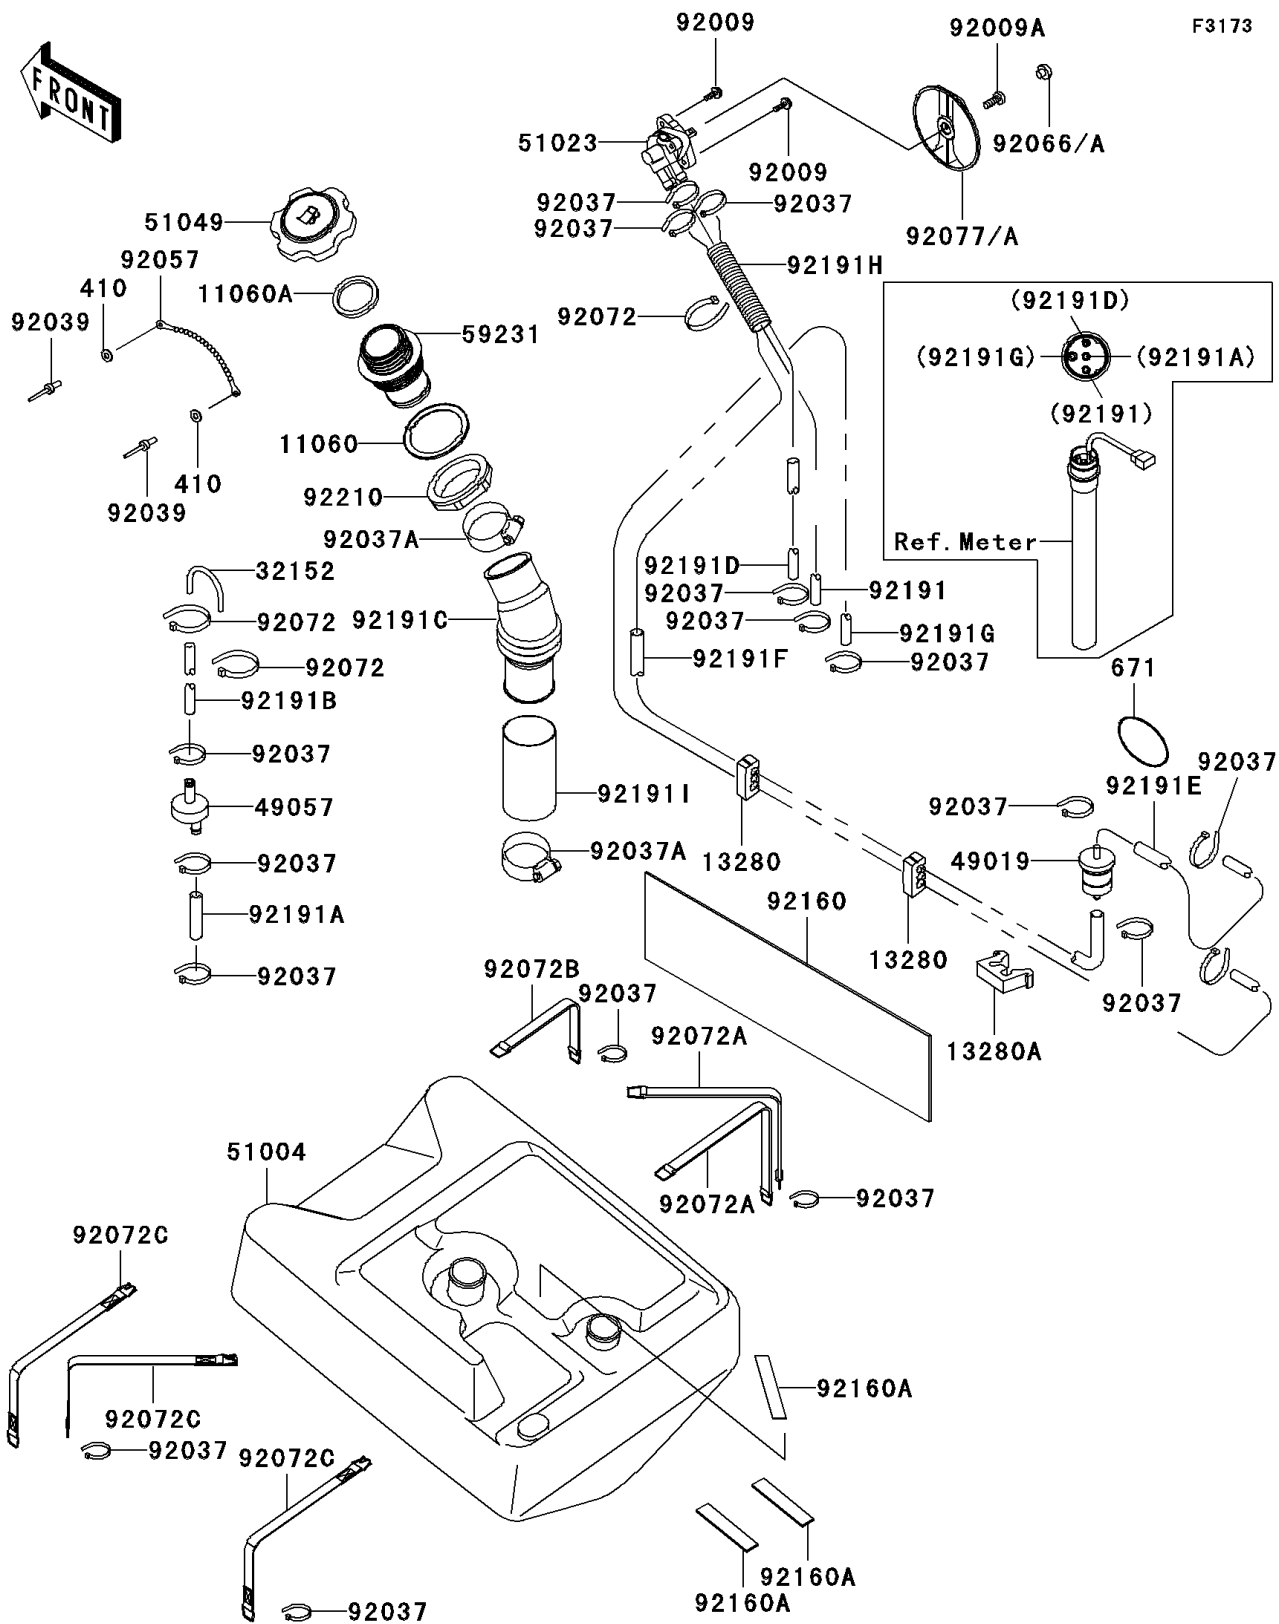

## 2000 Ultra 150 PARTS DIAGRAM

Fuel Tank(JH1200-A1/A2/A3)

## 2000 Ultra 150 PARTS LIST

Fuel Tank(JH1200-A1/A2/A3)

ITEM NAME	PART NUMBER	QUANTITY
W-PLAIN-S,3MM (Ref # 410)	410S0300	1
O RING,65MM (Ref # 671)	671B2565	1
GASKET,FUEL-FILLER (Ref # 11060)	11060-3780	1
GASKET,FUEL-CAP (Ref # 11060A)	11060-3790	1
HOLDER (Ref # 13280)	13280-3703	1
HOLDER,FUEL FILTER (Ref # 13280A)	13280-3705	1
PIPE (Ref # 32152)	32152-3705	1
FILTER-FUEL (Ref # 49019)	49019-3712	1
VALVE-RELIEF (Ref # 49057)	49057-3001	1
TANK-FUEL (Ref # 51004)	51004-3729	1
TAP-ASSY,FUEL (Ref # 51023)	51023-3729	1
CAP-TANK,FUEL (Ref # 51049)	51049-3722	1
FILLER (Ref # 59231)	59231-3723	1
SCREW,5X16 (Ref # 92009)	92009-3789	1
SCREW,4X12 (Ref # 92009A)	92009-3838	1
CLAMP (Ref # 92037)	92037-1173	1
CLAMP (Ref # 92037A)	92037-3738	1
RIVET,3.2X8 (Ref # 92039)	92039-3763	1
CHAIN,L=250 (Ref # 92057)	92057-3708	1
PLUG,FUEL&CHOKE KNOB,F.BLACK (Ref # 92066A)	92066-3755-6Z	1
BAND,L=201 (Ref # 92072)	92072-3778	1
BAND (Ref # 92072A)	92072-3845	1
BAND (Ref # 92072B)	92072-3846	1
BAND (Ref # 92072C)	92072-3847	1
KNOB,FUEL&CHOKE,F.BLACK (Ref # 92077A)	92077-3730-6Z	1
DAMPER (Ref # 92160)	92160-3839	1
DAMPER (Ref # 92160A)	92160-3840	1
TUBE,5.8X10.8X400 (Ref # 92191)	92191-3825	1
TUBE,5.8X10.8X100 (Ref # 92191A)	92191-3828	1

## 2000 Ultra 150 PARTS LIST

Fuel Tank(JH1200-A1/A2/A3)

ITEM NAME	PART NUMBER	QUANTITY
TUBE,5.8X10.8X570 (Ref # 92191B)	92191-3829	1
TUBE,FUEL TANK-FILLER (Ref # 92191C)	92191-3851	1
TUBE,5.8X10.8X400 (Ref # 92191D)	92191-3853	1
TUBE,FILTER-CAB (Ref # 92191E)	92191-3886	1
TUBE,TAP-FILTER (Ref # 92191F)	92191-3887	1
TUBE,CAB-TANK (Ref # 92191G)	92191-3888	1
TUBE (Ref # 92191H)	92191-3889	1
TUBE,86X89X150 (Ref # 92191I)	92191-3890	1
NUT,FILLER (Ref # 92210)	92210-3751	1