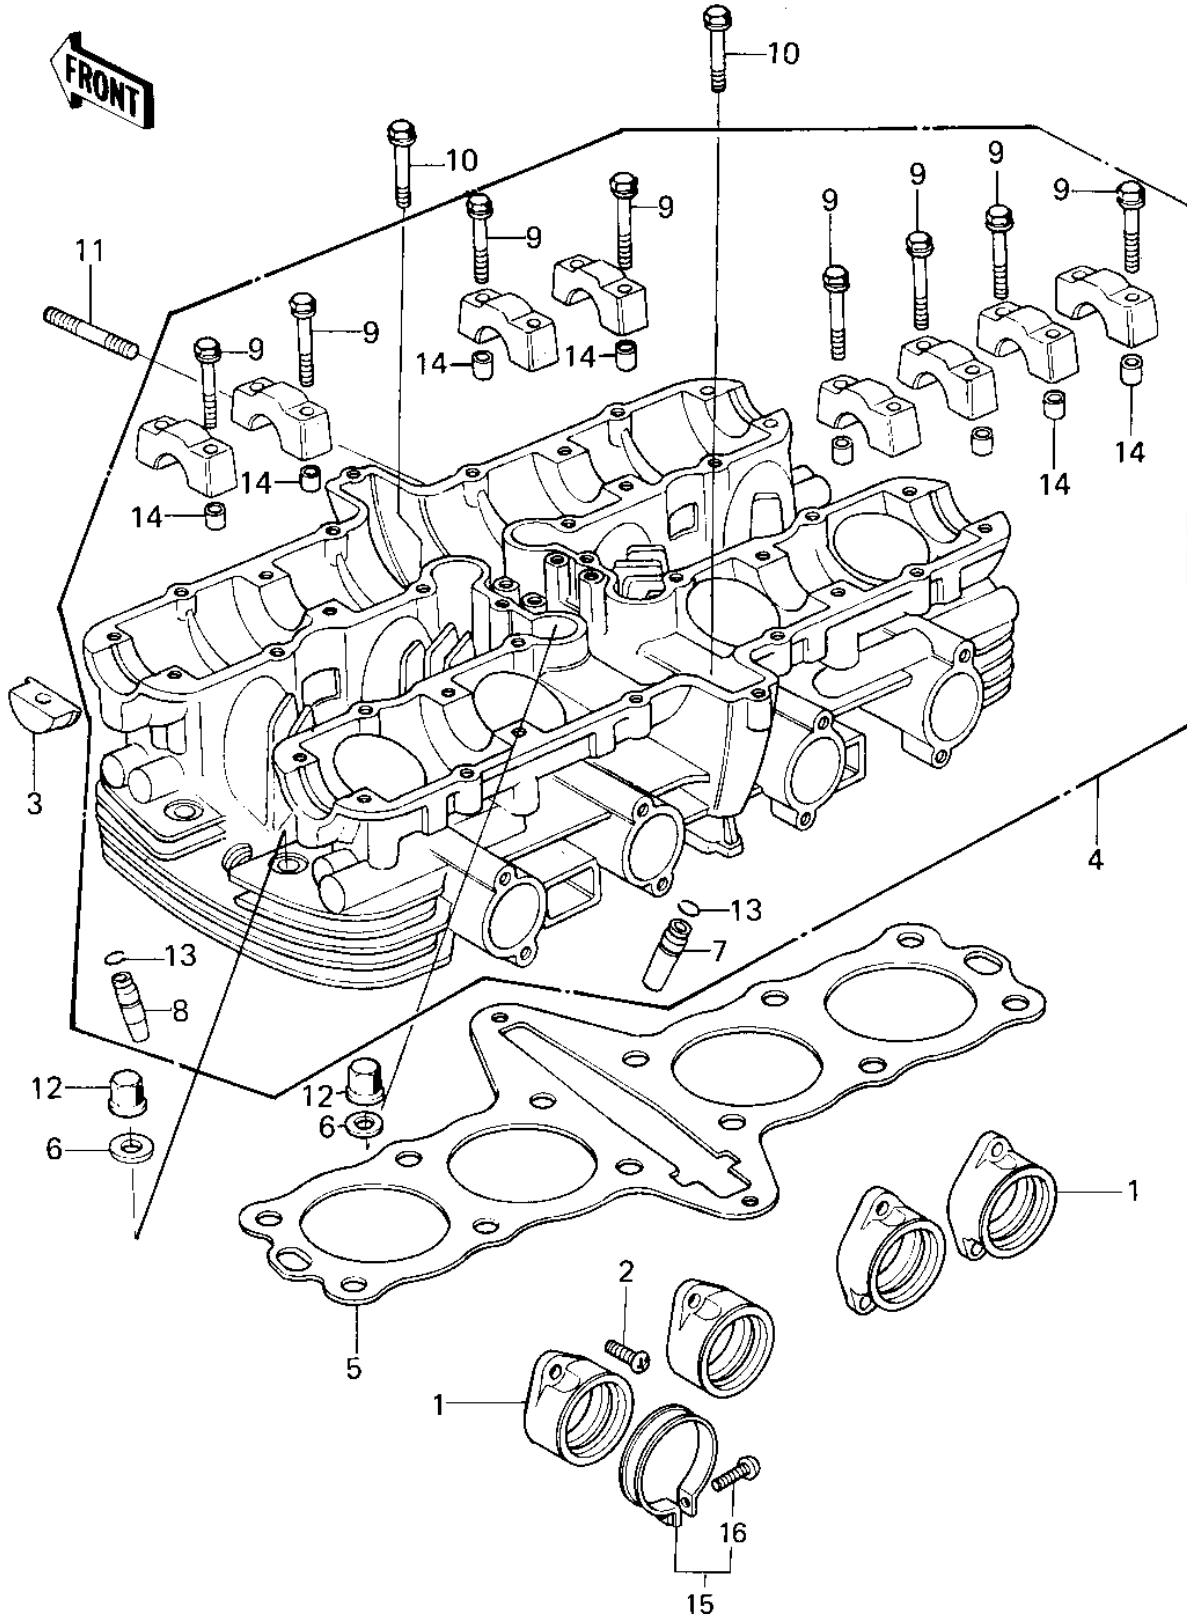

1980 KZ750-E1 PARTS DIAGRAM

CYLINDER HEAD ('80 KZY 50-E1)

1980 KZ750-E1 PARTS LIST

CYLINDER HEAD ('80 KZY 50-E1)

ITEM NAME	PART NUMBER	QUANTITY
HOLDER-CARBURETOR (Ref # 1)	16065-1132	4
SCREW PAN HEAD 6X18 (Ref # 2)	220B0618	8
PLUG,CAMSHAFT,11.35X1 (Ref # 3)	92066-1111	4
HEAD-ASSY-CYLINDER,BL (Ref # 4)	11002-1077	1
HEAD-ASSY-CYLINDER,BL (Ref # 4)	11002-1078	1
GASKET-HEAD,CYLINDER (Ref # 5)	11004-1107	1
WASHER PLAIN 10MM (Ref # 6)	411B1000	12
GUIDE,INLET VALVE (Ref # 7)	12013-009	4
GUIDE,EXHAUST VALVE (Ref # 8)	49002-1002	4
BOLT,FLANGED,6X38 (Ref # 9)	92001-1105	16
BOLT,FLANGED,8X43 (Ref # 10)	92001-1445	2
STUD,6X27 (Ref # 11)	92004-066	8
NUT,CYLINDER HEAD (Ref # 12)	92015-076	12
CIRCLIP-VALVE (Ref # 13)	92036-023	8
PIN-DOWEL (Ref # 14)	92042-007	16
CLAMP-INLET PIPE (Ref # 15)	92037-061	4
SCREW,PAN HEAD (Ref # 16)	92011-037	4