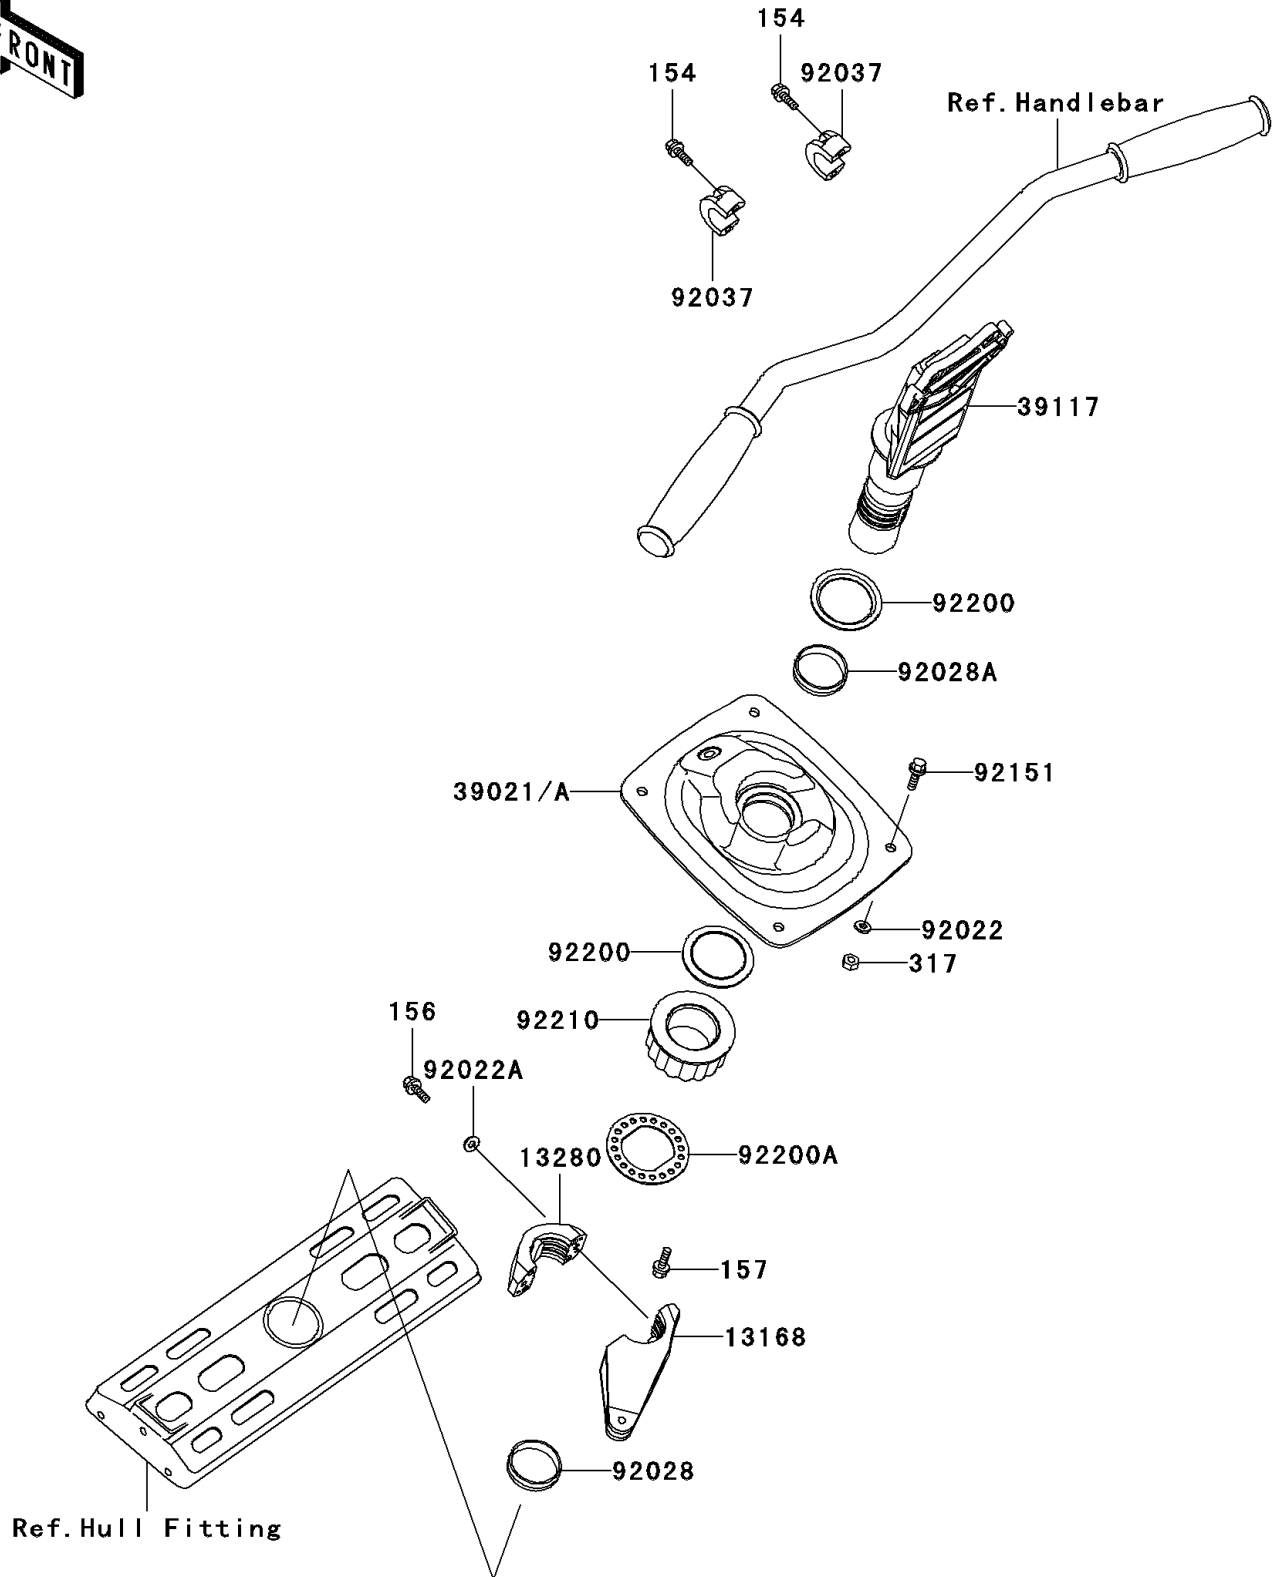

2000 Ultra 150 PARTS DIAGRAM

Handle Pole

F3171

2000 Ultra 150 PARTS LIST

Handle Pole

ITEM NAME	PART NUMBER	QUANTITY
BOLT-WP-SMALL,8X30 (Ref # 154)	154R0830	1
BOLT-WP,6X25 (Ref # 156)	156R0625	1
BOLT-WSP,5X18 (Ref # 157)	157R0518	1
NUT-HEX-SMALL (Ref # 317)	317R0800	1
LEVER (Ref # 13168)	13168-3741	1
HOLDER (Ref # 13280)	13280-3709	1
BRACKET-HANDLE POLE (Ref # 39021)	39021-3709	1
SHAFT-STRG (Ref # 39117)	39117-3712	1
WASHER,8.4X23X2.5 (Ref # 92022)	92022-3744	1
WASHER (Ref # 92022A)	92022-567	1
BUSHING (Ref # 92028)	92028-3761	1
BUSHING (Ref # 92028A)	92028-3764	1
CLAMP,HANDLEBAR (Ref # 92037)	92037-503	1
BOLT,8X30 (Ref # 92151)	92151-3771	1
WASHER (Ref # 92200)	92200-3756	1
WASHER (Ref # 92200A)	92200-3759	1
NUT (Ref # 92210)	92210-3732	1