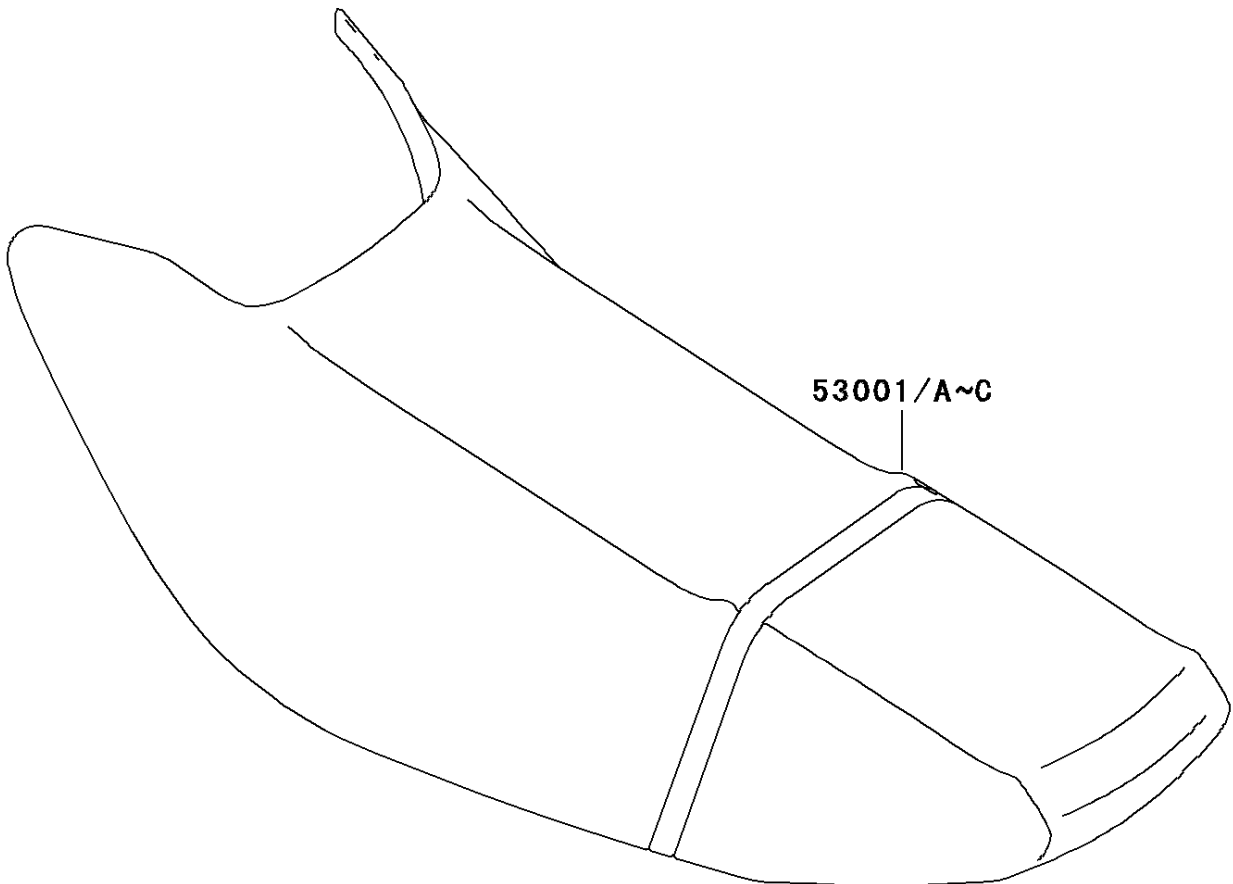

# 2001 Ultra 150 PARTS DIAGRAM

Seat

F3146

## 2001 Ultra 150 PARTS LIST

Seat

ITEM NAME	PART NUMBER	QUANTITY
SEAT-ASSY,BLACK (Ref # 53001)	53001-3737-MA	1