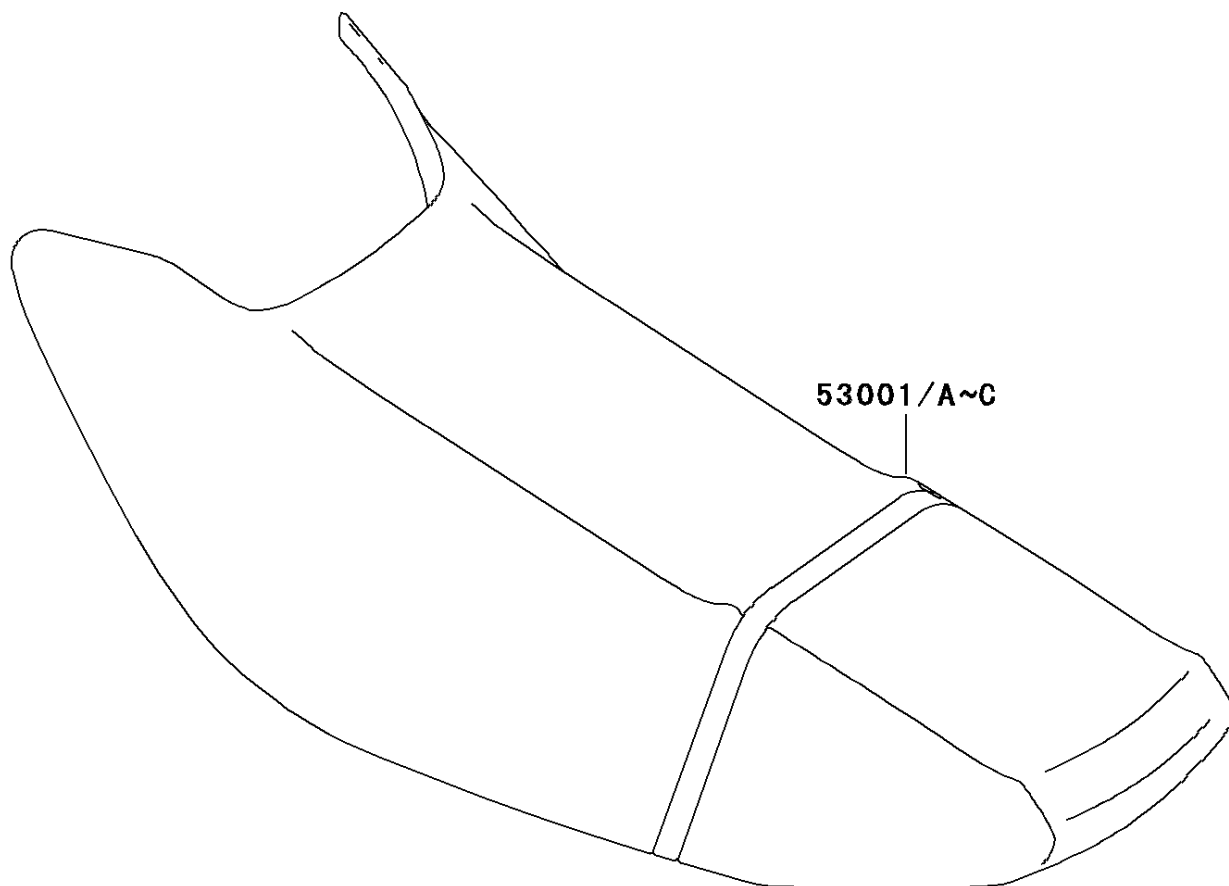

## 2000 Ultra 150 PARTS DIAGRAM

Seat

F3146

## 2000 Ultra 150 PARTS LIST

Seat

ITEM NAME	PART NUMBER	QUANTITY
SEAT-ASSY,BLACK (Ref # 53001)	53001-3737-MA	1