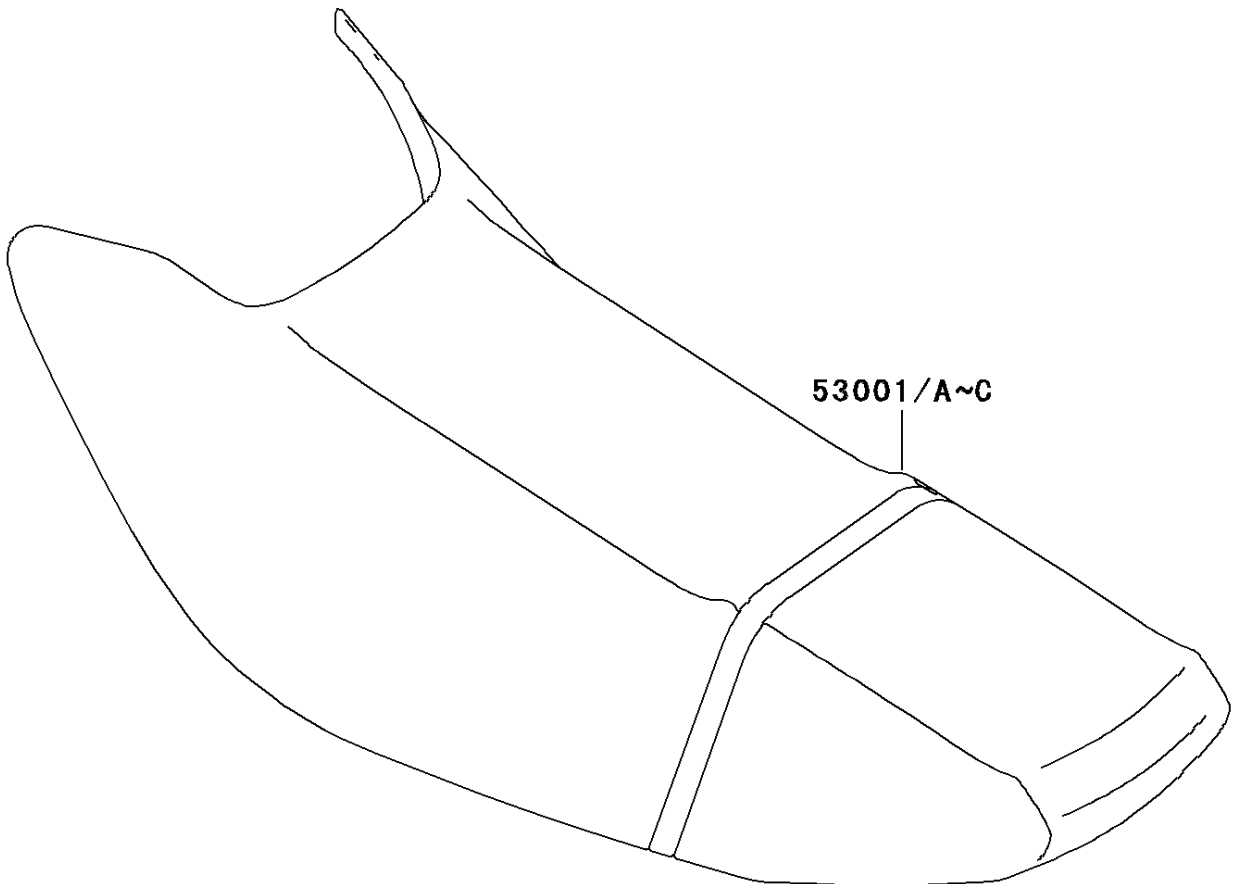

# 2000 Ultra 150 PARTS DIAGRAM

Seat

F3146

## 2000 Ultra 150 PARTS LIST

Seat

ITEM NAME	PART NUMBER	QUANTITY
SEAT-ASSY,BLACK (Ref # 53001)	53001-3737-MA	1