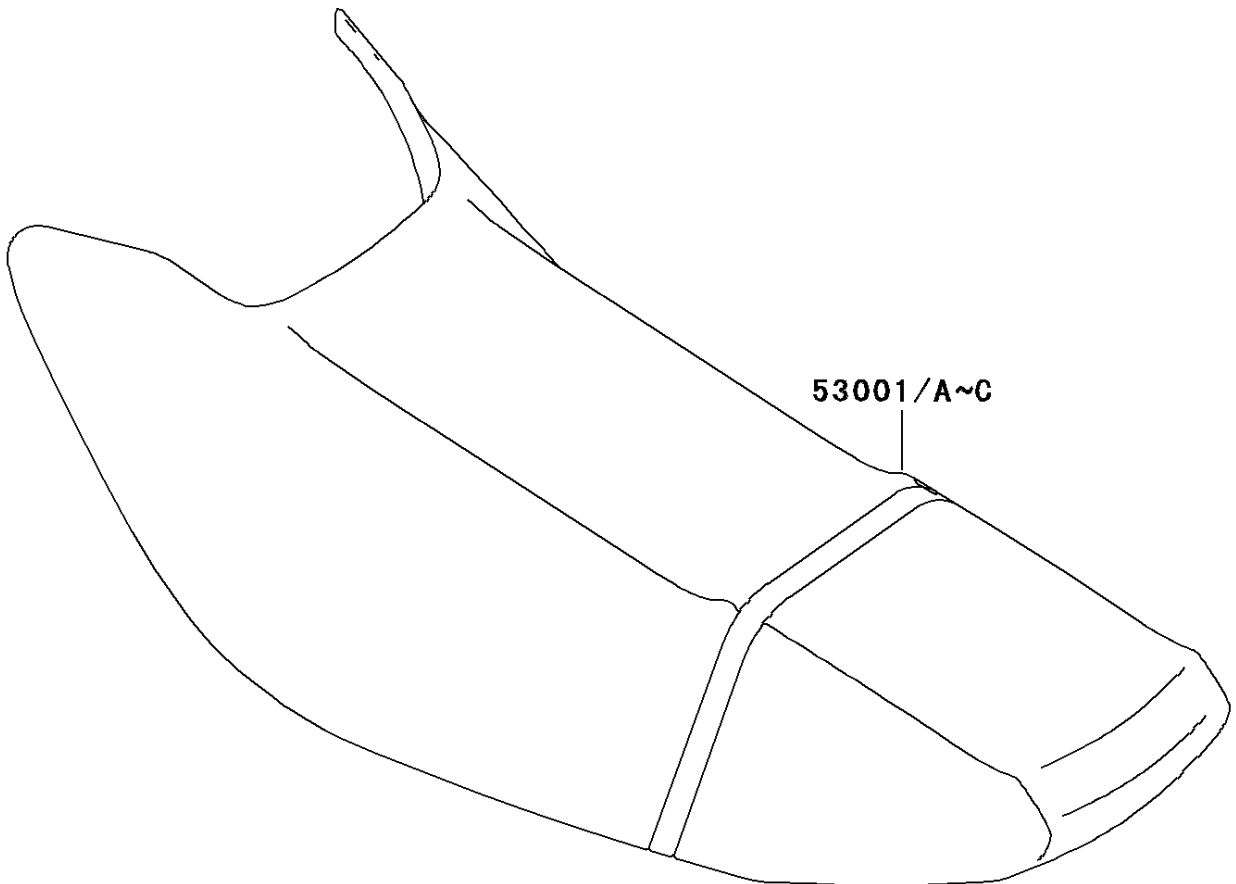

1999 Ultra 150 PARTS DIAGRAM

Seat

F3146

1999 Ultra 150 PARTS LIST

Seat

ITEM NAME	PART NUMBER	QUANTITY
SEAT-ASSY,F.SILVER (Ref # 53001A)	53001-3737-MN	1