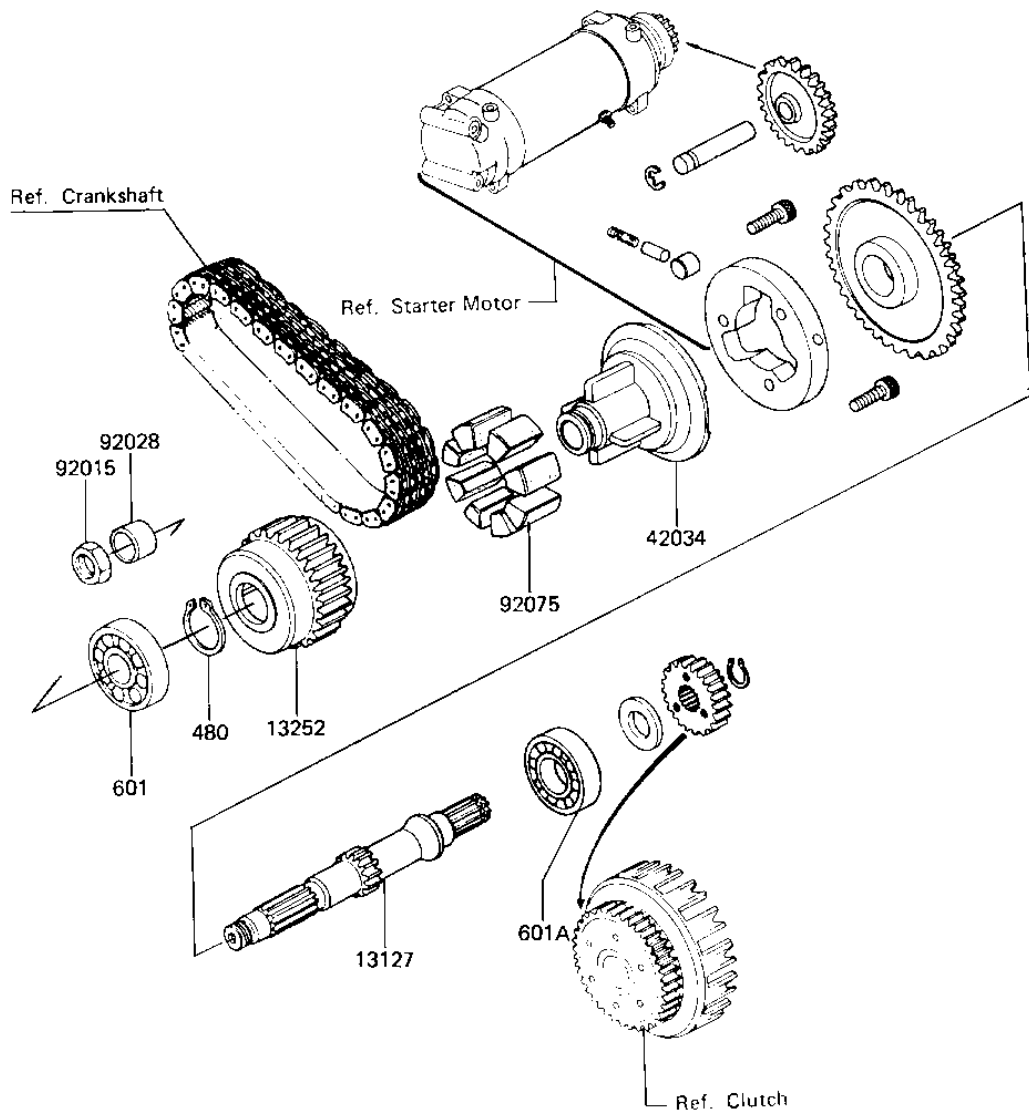

## 1982 LTD PARTS DIAGRAM

SECONDARY SHAFT ('81-'83 H2/H3/H4)

L1322-0001

## 1982 LTD PARTS LIST

SECONDARY SHAFT ('81-'83 H2/H3/H4)

ITEM NAME	PART NUMBER	QUANTITY
SHAFT,SECONDARY (Ref # 13127)	13127-1019	1
COUPLING,OUTER (Ref # 13252)	13252-001	1
COUPLING,INNER (Ref # 42036)	13253-001	1
NUT 18MM (Ref # 92015)	92015-019	1
BUSHING,SECONDARY (Ref # 92028)	92028-1037	1
DAMPER RUBBER (Ref # 92075)	92075-1227	1
CIRCLIP 28MM (Ref # 480)	480J2800	1
BEARING BALL #6205 (Ref # 601)	601B6205	1
BEARING BALL #6305 (Ref # 601A)	601B6305	1