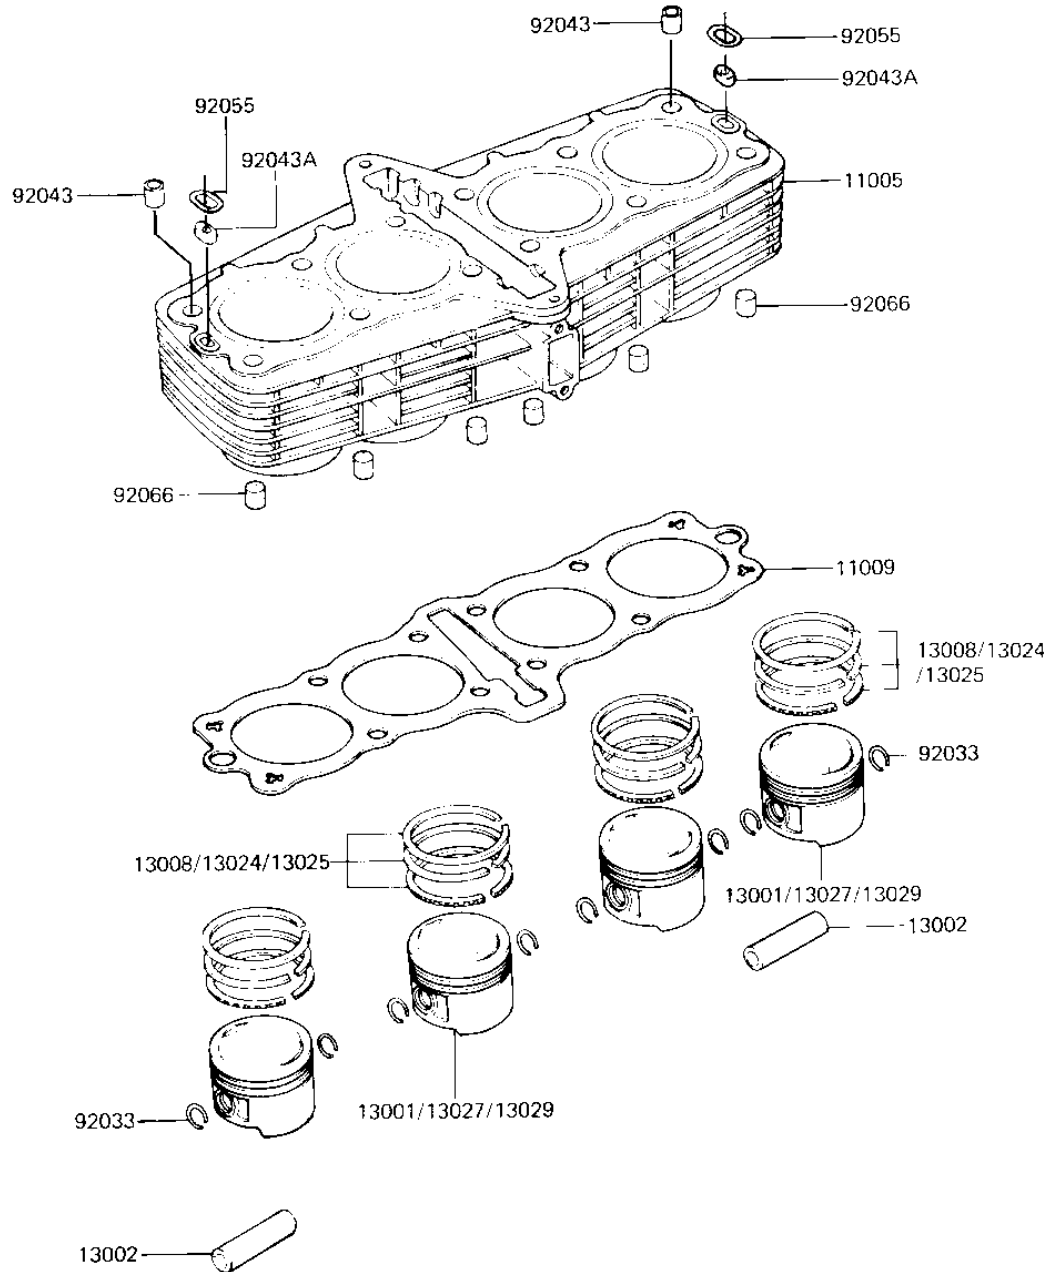

1982 LTD PARTS DIAGRAM

CYLINDER/PISTONS (KZ750-H2/H3)

11205002

1982 LTD PARTS LIST

CYLINDER/PISTONS (KZ750-H2/H3)

ITEM NAME	PART NUMBER	QUANTITY
CYLINDER-ENGINE,SILVE (Ref # 11005)	11005-1124	1
GASKET,CYLINDER BASE (Ref # 11009)	11060-1144	1
PISTON-ENGINE,STD (Ref # 13001)	13001-1059	1
PIN-PISTON (Ref # 13002)	13002-1001	1
RING SET,PISTON STD (Ref # 13008)	13008-5031	1
RING SET,PISTON,0.040 (Ref # 13024)	13024-5014	1
RING SET,PISTON 0.020 (Ref # 13025)	13025-5014	1
PISTON,0.040" O.S. (Ref # 13027)	13027-1022	1
PISTON,0.020" O.S. (Ref # 13029)	13029-1021	1
CIRCLIP PISTON PIN (Ref # 92033)	92036-005	1
PIN,11X14X12.3 (Ref # 92043)	92043-1266	1
PIN,OIL LINE (Ref # 92043A)	92043-1210	1
RING-O (Ref # 92055)	92055-1147	1
PLUG,DAMPER (Ref # 92066)	92066-1016	1