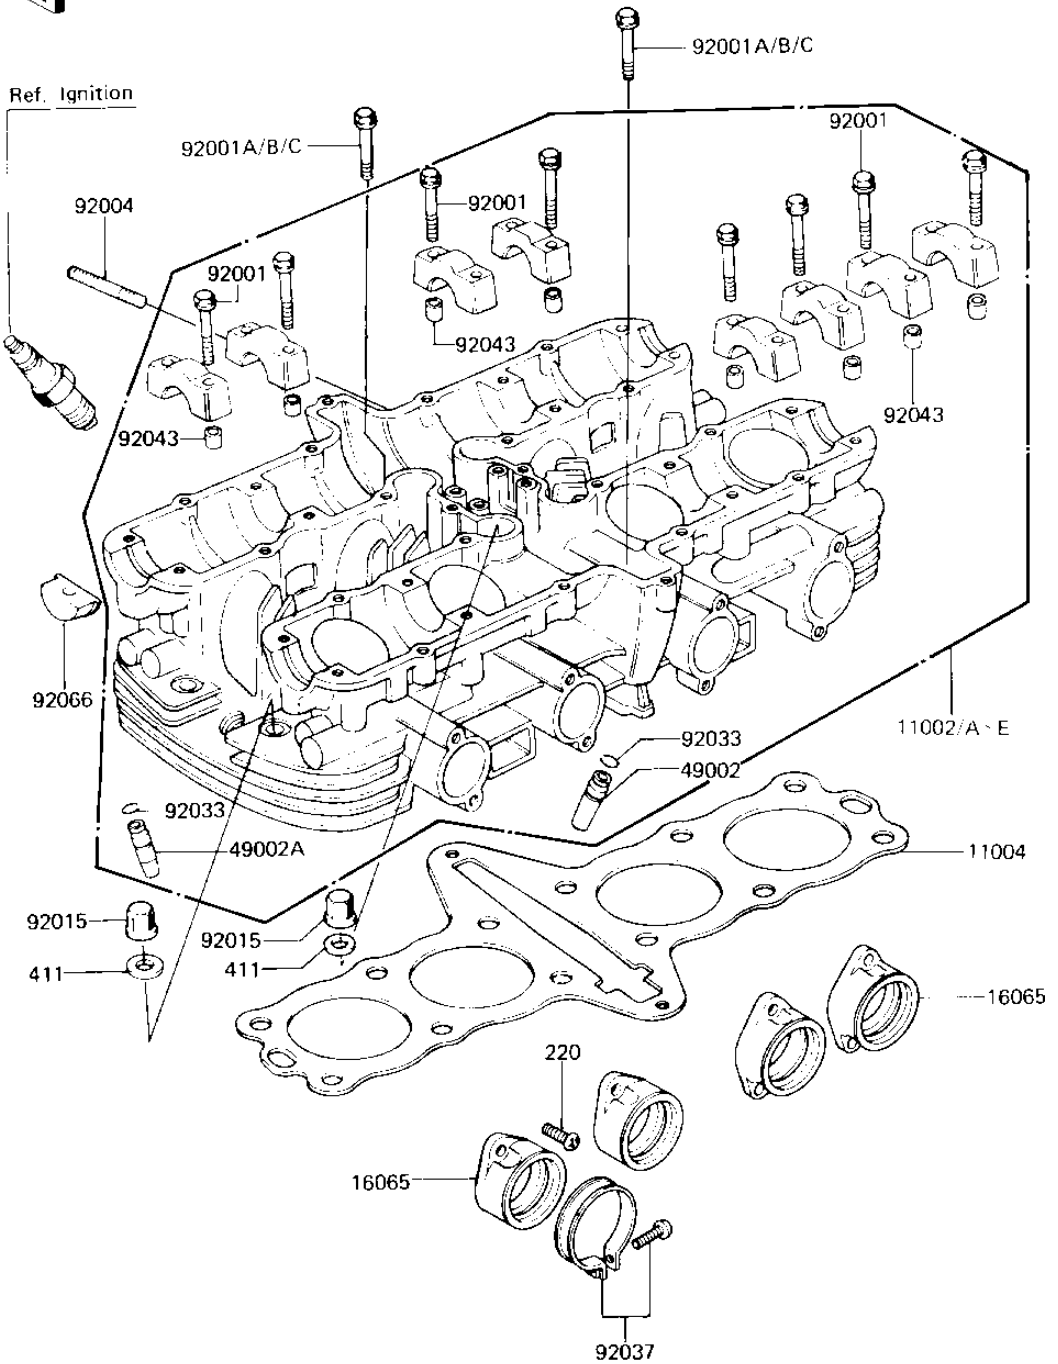

## 1982 LTD PARTS DIAGRAM

CYLINDER HEAD (KZ750-H2/H3)

E 111 0033

## 1982 LTD PARTS LIST

CYLINDER HEAD (KZ750-H2/H3)

ITEM NAME	PART NUMBER	QUANTITY
GASKET-HEAD,CYLINDER (Ref # 11004)	11004-1107	1
HOLDER-CARBURETOR (Ref # 16065)	16065-1132	1
GUIDE,INLET VALVE (Ref # 49002)	12013-009	1
GUIDE,EXHAUST VALVE (Ref # 49002A)	49002-1002	1
BOLT,FLANGED,6X38 (Ref # 92001)	92001-1105	1
BOLT,FLANGED,8X43 (Ref # 92001B)	92001-1445	1
STUD,6X27 (Ref # 92004)	92004-066	1
NUT,CYLINDER HEAD (Ref # 92015)	92015-076	1
CIRCLIP-VALVE (Ref # 92033)	92036-023	1
CLAMP-INLET PIPE (Ref # 92037)	92037-061	1
PIN-DOWEL (Ref # 92043)	92042-007	1
PLUG,CAMSHAFT,11.35X1 (Ref # 92066)	92066-1111	1
SCREW PAN HEAD 6X16 (Ref # 220)	220B0616	1
WASHER PLAIN 10MM (Ref # 411)	411B1000	1