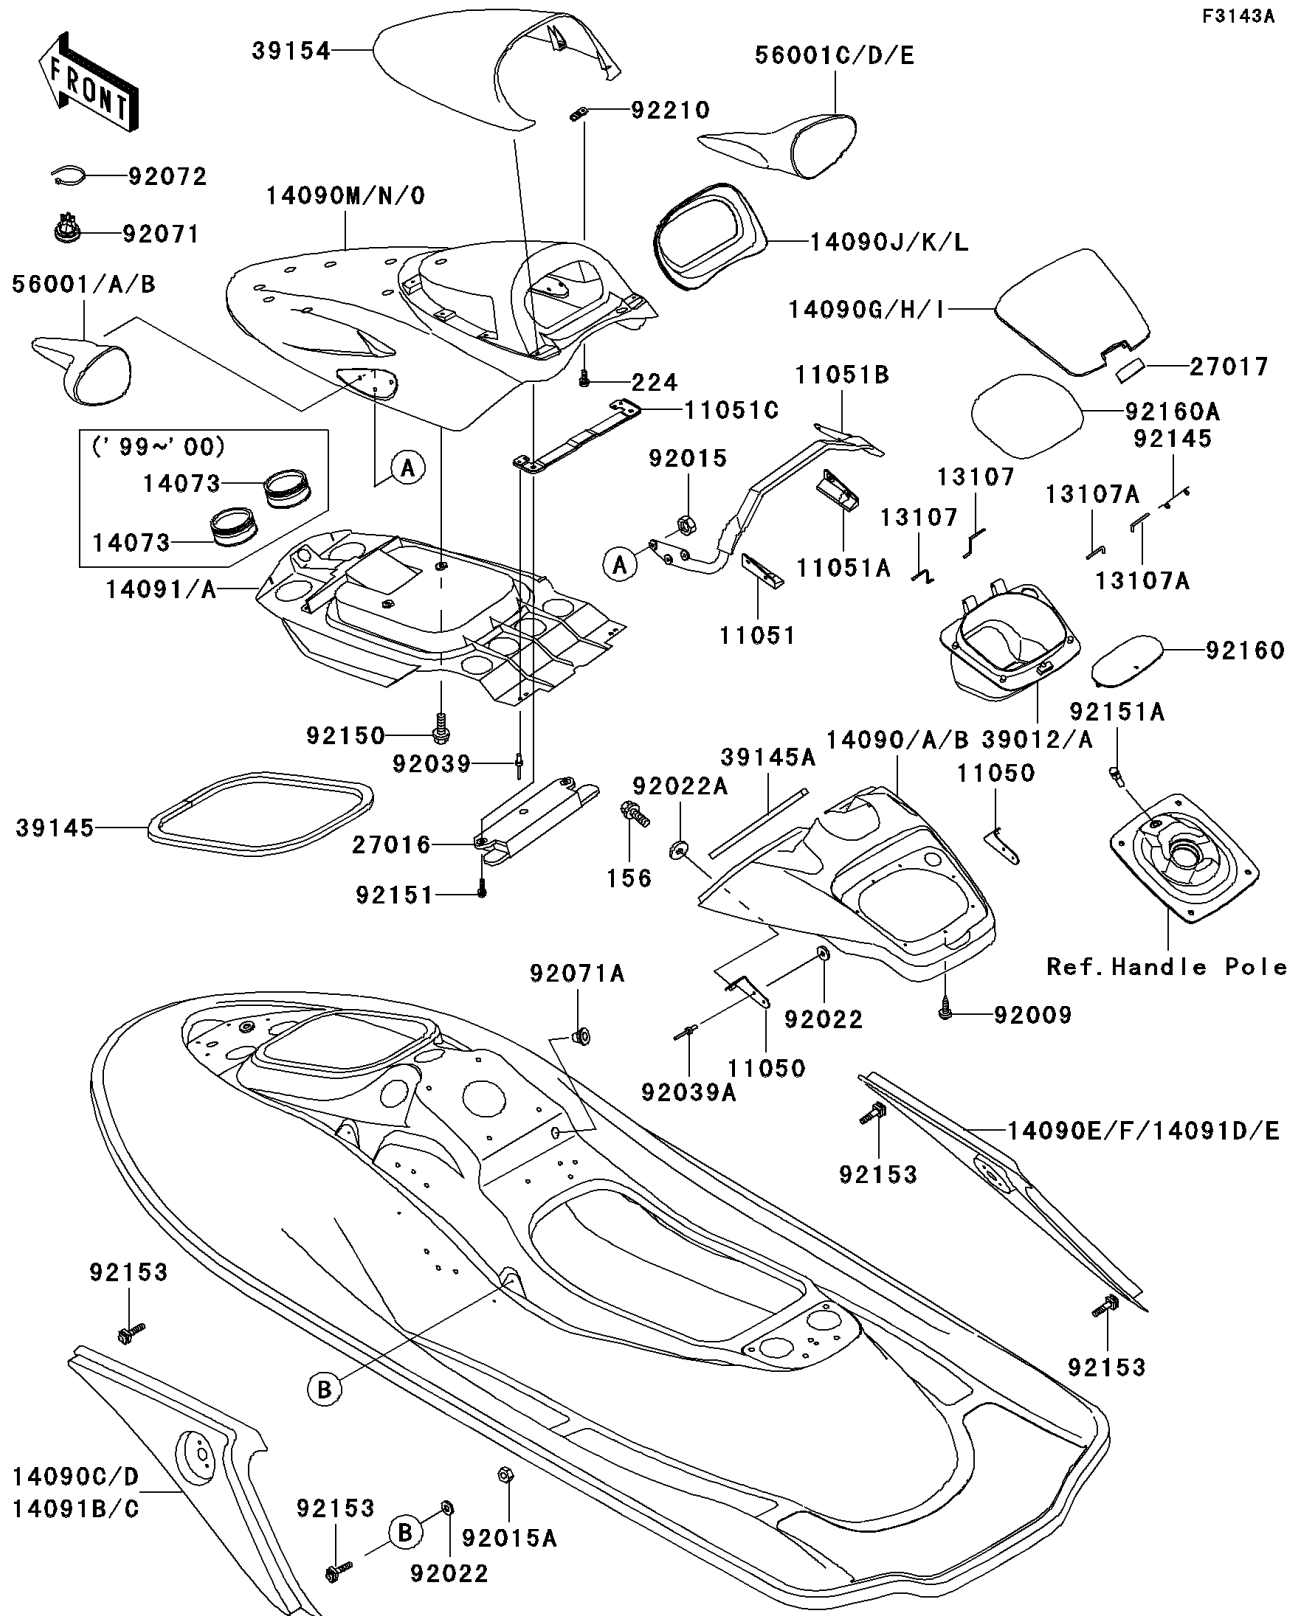

## 2000 Ultra 150 PARTS DIAGRAM

Hull Cover

F3143A

## 2000 Ultra 150 PARTS LIST

Hull Cover

ITEM NAME	PART NUMBER	QUANTITY
BRACKET (Ref # 11050)	11050-3746	1
BRACKET,LH (Ref # 11051)	11051-3745	1
BRACKET,RH (Ref # 11051A)	11051-3746	1
BRACKET (Ref # 11051B)	11051-3753	1
BRACKET (Ref # 11051C)	11051-3759	1
SHAFT (Ref # 13107)	13107-3761	1
SHAFT (Ref # 13107A)	13107-3769	1
DUCT (Ref # 14073)	14073-3779	1
COVER,HANDLE,S.RED (Ref # 14090A)	14090-3809-H1	1
COVER,SIDE,LH,F.BLACK (Ref # 14090D)	14090-3810-21	1
COVER,SIDE,RH,F.BLACK (Ref # 14090F)	14090-3811-21	1
COVER,CENTER STORAGE,S.RED (Ref # 14090H)	14090-3812-H1	1
COVER,METER,S.RED (Ref # 14090K)	14090-3820-H1	1
COVER,HATCH,S.RED (Ref # 14090N)	14090-3823-H1	1
COVER,DUCT (Ref # 14091)	14091-3706	1
LOCK-ASSY,LID (Ref # 27016)	27016-3753	1
LOCK,CENTER STORAGE,F.BLACK (Ref # 27017)	27017-3720-6Z	1
CASE-STORAGE (Ref # 39012A)	39012-3728	1
TRIM-SEAL (Ref # 39145)	39145-3756	1
TRIM-SEAL,L=340 (Ref # 39145A)	39145-3764	1
BOLT-WP,6X18 (Ref # 156)	156R0618	1
SCREW-PAN-WP-CROS,5X14 (Ref # 224)	224R0514	1
WINDSHIELD (Ref # 39154)	39154-3707	1
MIRROR-ASSY,LH,S.RED (Ref # 56001A)	56001-3713-H1	1
MIRROR-ASSY,RH,S.RED (Ref # 56001D)	56001-3714-H1	1
SCREW,TAPPING,5X20 (Ref # 92009)	92009-3716	1
NUT,LOCK,6MM (Ref # 92015)	92015-3766	1
NUT,LOCK,5MM (Ref # 92015A)	92015-3798	1
WASHER,5X16X1.5 (Ref # 92022)	92022-3041	1

## 2000 Ultra 150 PARTS LIST

Hull Cover

ITEM NAME	PART NUMBER	QUANTITY
WASHER,6.5X20X1.5 (Ref # 92022A)	92022-3710	1
RIVET (Ref # 92039)	92039-3747	1
RIVET (Ref # 92039A)	92039-3775	1
GROMMET (Ref # 92071)	92071-3819	1
GROMMET (Ref # 92071A)	92071-3826	1
BAND,L=292.1 (Ref # 92072)	92072-3509	1
SPRING (Ref # 92145)	92145-3711	1
BOLT,6X18 (Ref # 92150)	92150-3729	1
BOLT,6X22 (Ref # 92151)	92151-3769	1
BOLT (Ref # 92151A)	92151-3776	1
BOLT,5MM (Ref # 92153)	92153-3703	1
DAMPER (Ref # 92160)	92160-3926	1
DAMPER (Ref # 92160A)	92160-3933	1
NUT (Ref # 92210)	92210-3750	1