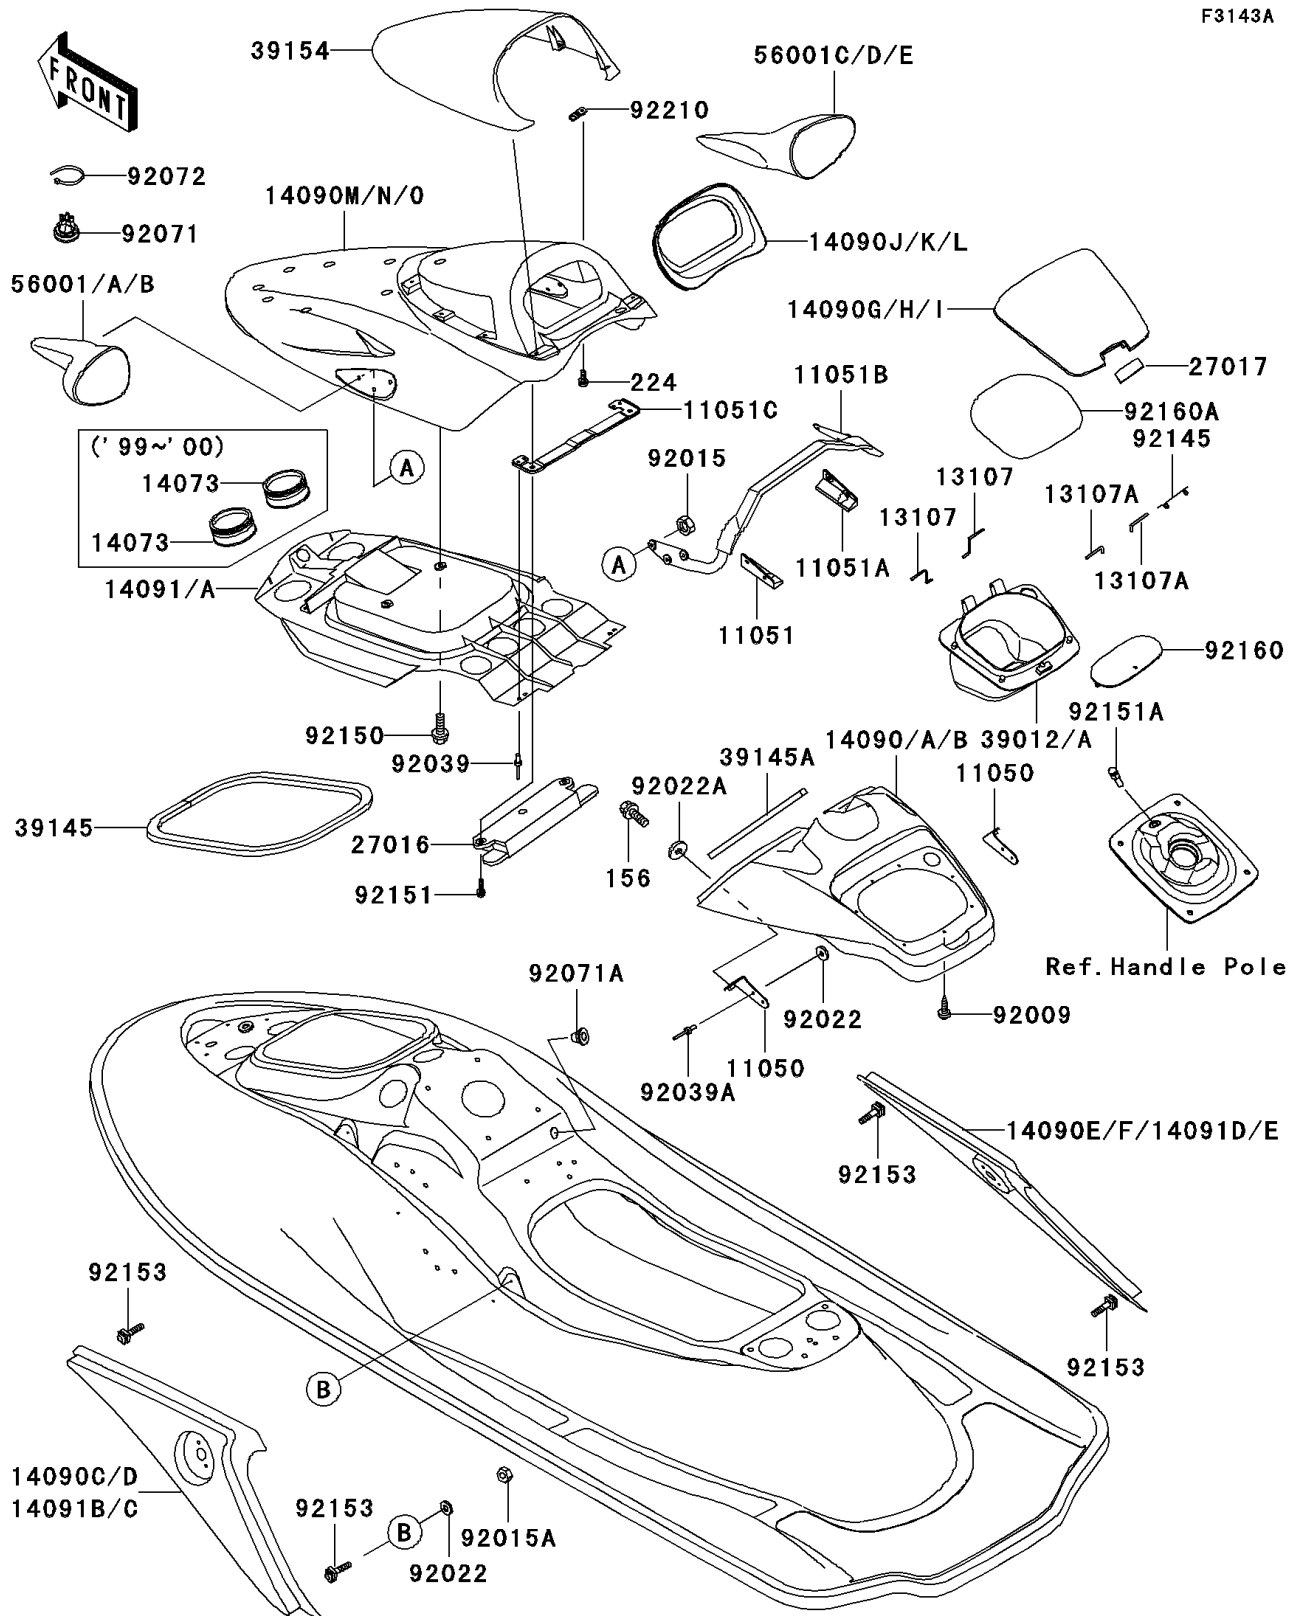

2000 Ultra 150 PARTS DIAGRAM

Hull Cover

F3143A

2000 Ultra 150 PARTS LIST

Hull Cover

ITEM NAME	PART NUMBER	QUANTITY
BRACKET (Ref # 11050)	11050-3746	2
BRACKET,LH (Ref # 11051)	11051-3745	1
BRACKET,RH (Ref # 11051A)	11051-3746	1
BRACKET (Ref # 11051B)	11051-3753	1
BRACKET (Ref # 11051C)	11051-3759	1
SHAFT (Ref # 13107)	13107-3761	2
SHAFT (Ref # 13107A)	13107-3769	2
DUCT (Ref # 14073)	14073-3779	2
COVER,HANDLE,S.RED (Ref # 14090A)	14090-3809-H1	1
COVER,SIDE,LH,F.BLACK (Ref # 14090D)	14090-3810-21	1
COVER,SIDE,RH,F.BLACK (Ref # 14090F)	14090-3811-21	1
COVER,CENTER STORAGE,S.RED (Ref # 14090H)	14090-3812-H1	1
COVER,METER,S.RED (Ref # 14090K)	14090-3820-H1	1
COVER,HATCH,S.RED (Ref # 14090N)	14090-3823-H1	1
COVER,DUCT (Ref # 14091)	14091-3706	1
LOCK-ASSY,LID (Ref # 27016)	27016-3753	1
LOCK,CENTER STORAGE,F.BLACK (Ref # 27017)	27017-3720-6Z	1
CASE-STORAGE (Ref # 39012A)	39012-3728	1
TRIM-SEAL (Ref # 39145)	39145-3756	1
TRIM-SEAL,L=340 (Ref # 39145A)	39145-3764	2
BOLT-WP,6X18 (Ref # 156)	156R0618	2
SCREW-PAN-WP-CROS,5X14 (Ref # 224)	224R0514	8
WINDSHIELD (Ref # 39154)	39154-3707	1
MIRROR-ASSY,LH,S.RED (Ref # 56001A)	56001-3713-H1	1
MIRROR-ASSY,RH,S.RED (Ref # 56001D)	56001-3714-H1	1
SCREW,TAPPING,5X20 (Ref # 92009)	92009-3716	7
NUT,LOCK,6MM (Ref # 92015)	92015-3766	6
NUT,LOCK,5MM (Ref # 92015A)	92015-3798	4
WASHER,5X16X1.5 (Ref # 92022)	92022-3041	8

2000 Ultra 150 PARTS LIST

Hull Cover

ITEM NAME	PART NUMBER	QUANTITY
WASHER,6.5X20X1.5 (Ref # 92022A)	92022-3710	2
RIVET (Ref # 92039)	92039-3747	4
RIVET (Ref # 92039A)	92039-3775	4
GROMMET (Ref # 92071)	92071-3819	1
GROMMET (Ref # 92071A)	92071-3826	1
BAND,L=292.1 (Ref # 92072)	92072-3509	1
SPRING (Ref # 92145)	92145-3711	1
BOLT,6X18 (Ref # 92150)	92150-3729	4
BOLT,6X22 (Ref # 92151)	92151-3769	2
BOLT (Ref # 92151A)	92151-3776	1
BOLT,5MM (Ref # 92153)	92153-3703	4
DAMPER (Ref # 92160)	92160-3926	1
DAMPER (Ref # 92160A)	92160-3933	1
NUT (Ref # 92210)	92210-3750	8