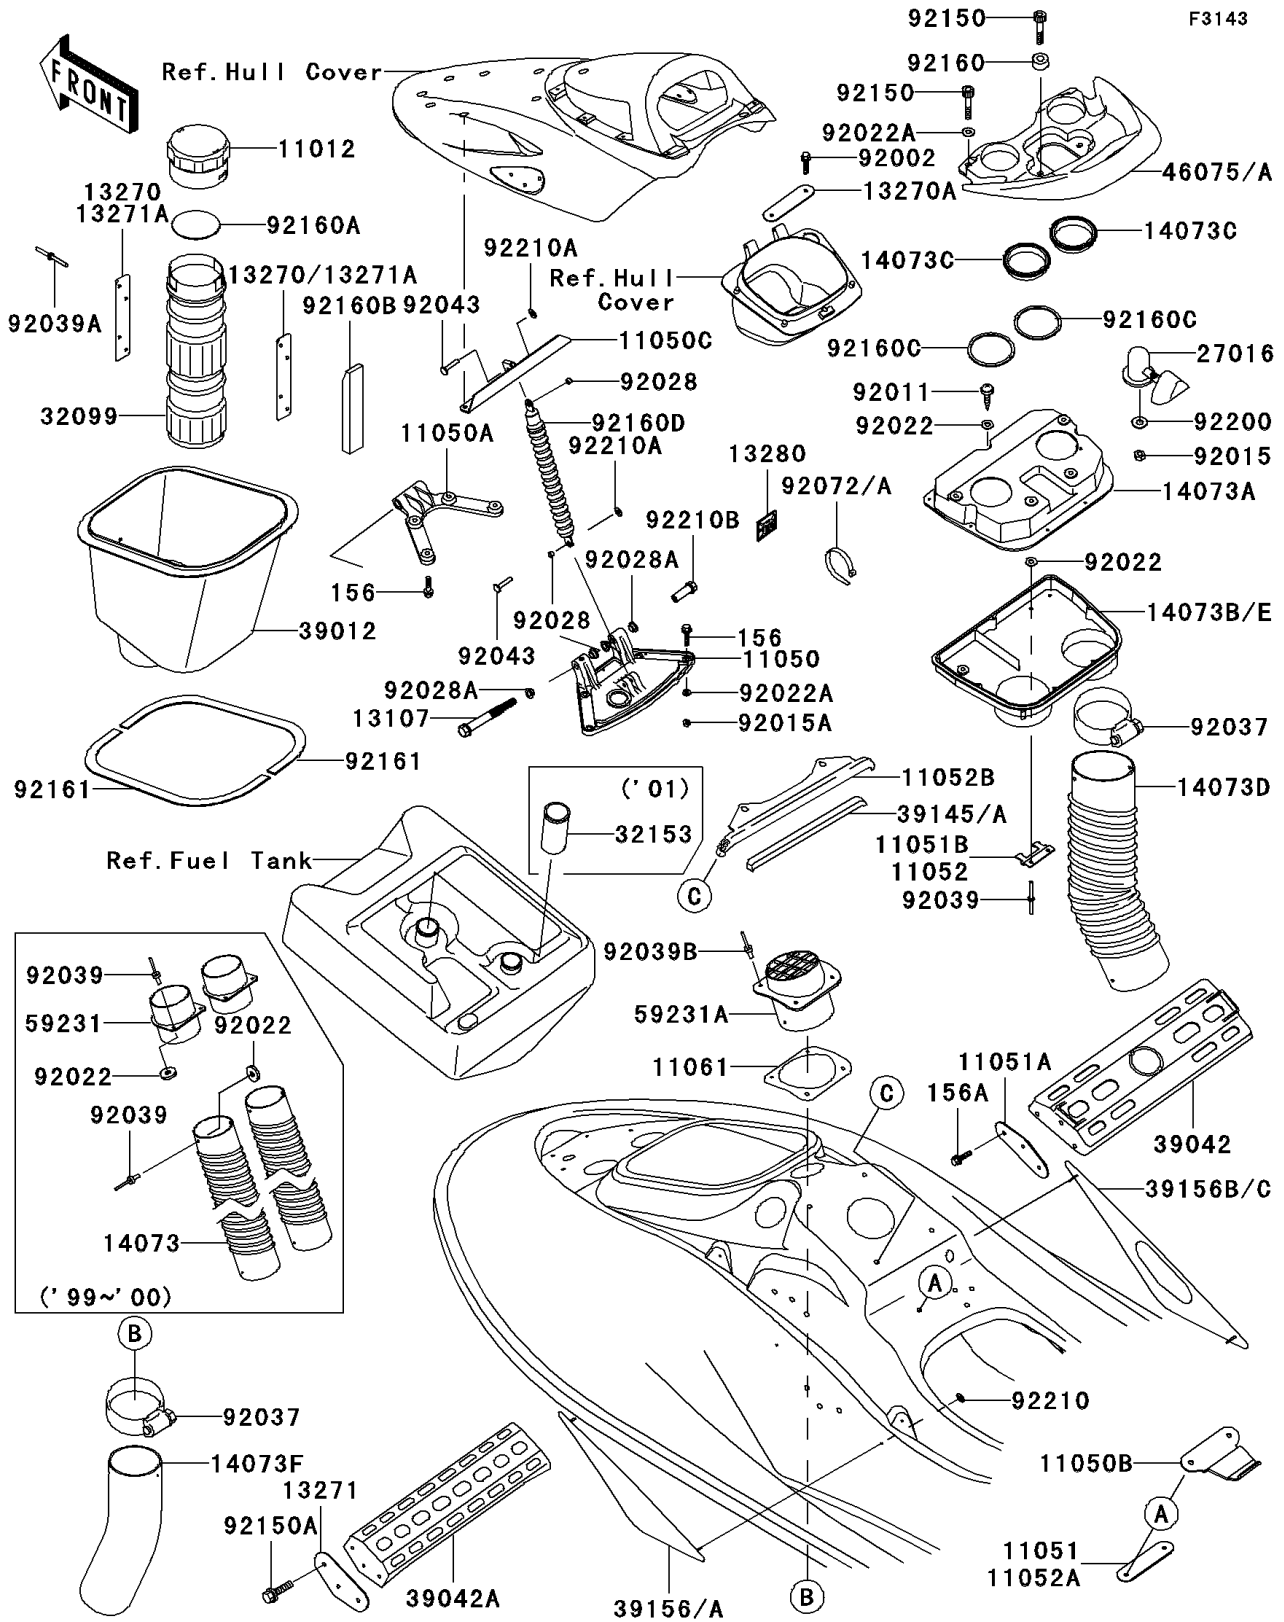

2001 Ultra 150 PARTS DIAGRAM

Hull Fittings