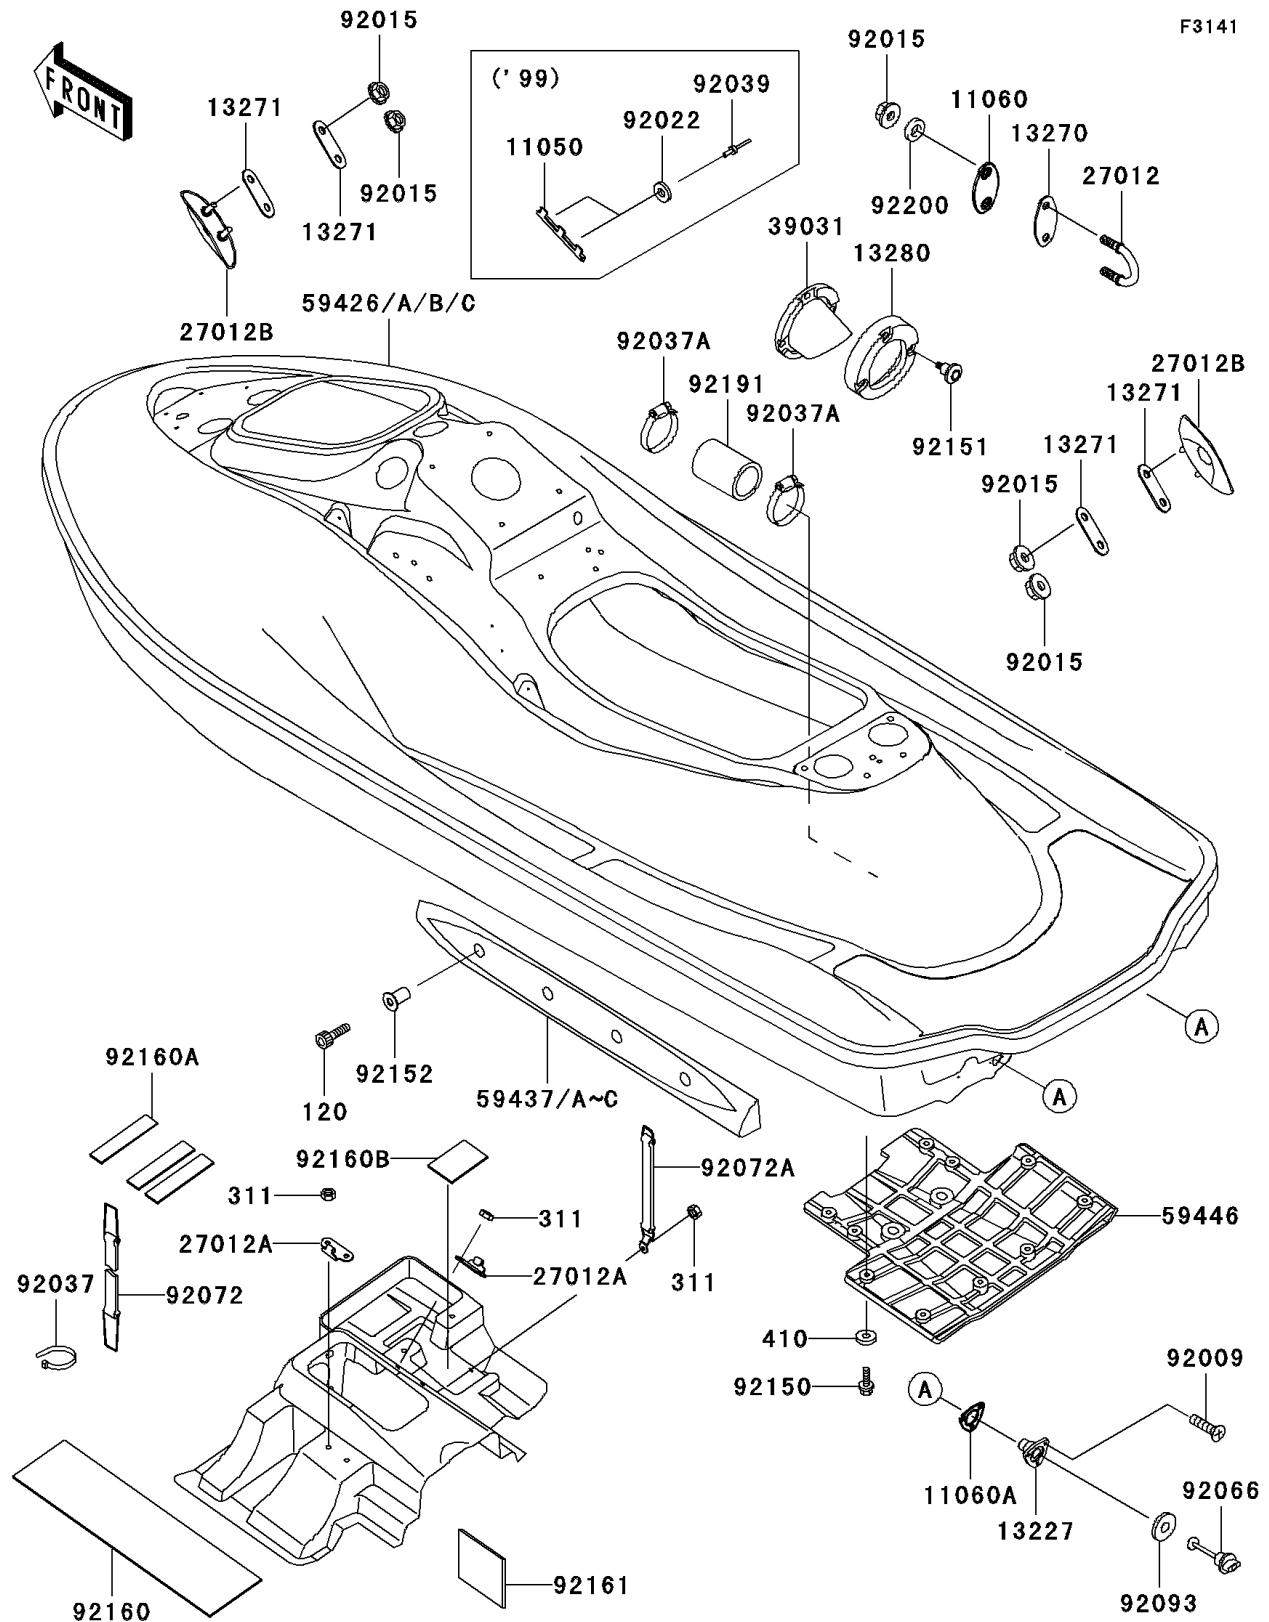

2001 Ultra 150 PARTS DIAGRAM

Hull

2001 Ultra 150 PARTS LIST

Hull

ITEM NAME	PART NUMBER	QUANTITY
GASKET,U HOOK,RR (Ref # 11060)	11060-3800	2
GASKET,DRAIN PLUG (Ref # 11060A)	11060-3801	2
HOUSING,DRAIN PLUG (Ref # 13227)	13227-3711	2
PLATE (Ref # 13270)	13270-3860	2
PLATE (Ref # 13271)	13271-3724	4
HOLDER,EXHAUST VALVE (Ref # 13280)	13280-3718	1
HOOK (Ref # 27012)	27012-3797	2
HOOK (Ref # 27012A)	27012-3816	2
HOOK,BOW,F.BLACK (Ref # 27012B)	27012-3822-6Z	2
CAP-END (Ref # 39031)	39031-3704	1
STABILIZER,LH,F.BLACK (Ref # 59437A)	59437-3721-6Z	1
STABILIZER,RH,F.BLACK (Ref # 59437C)	59437-3722-6Z	1
COVER-JET PUMP (Ref # 59446)	59446-3749	1
SCREW,TAPPING,4X16 (Ref # 92009)	92009-3849	6
NUT,FLANGED,8MM (Ref # 92015)	92015-3709	8
CLAMP (Ref # 92037)	92037-1173	1
CLAMP (Ref # 92037A)	92037-509	2
PLUG,RR,DRAIN (Ref # 92066)	92066-3744	2
BAND,340X22 (Ref # 92072)	92072-3805	1
BAND,248X18 (Ref # 92072A)	92072-3829	1
SEAL (Ref # 92093)	92093-3720	2
BOLT,SOCKET,6X18 (Ref # 92150)	92150-3775	10
BOLT,SOCKET,M6,SHOULDER (Ref # 92151)	92151-3746	3
COLLAR (Ref # 92152)	92152-3715	8
DAMPER (Ref # 92160)	92160-3839	1
DAMPER (Ref # 92160A)	92160-3840	3
DAMPER (Ref # 92160B)	92160-3913	1
BOLT-SOCKET (Ref # 120)	120R0630	8
NUT-HEX,6MM (Ref # 311)	311R0600	5

2001 Ultra 150 PARTS LIST

Hull

ITEM NAME	PART NUMBER	QUANTITY
WASHER-PLAIN-SMALL,6MM (Ref # 410)	410S0600	10
DAMPER (Ref # 92161)	92161-3704	1
TUBE,39X51X70 (Ref # 92191)	92191-3856	1
WASHER (Ref # 92200)	92200-3779	4
HULL-COMP,C.S.RED (Ref # 59426B)	59426-3911-QV	1