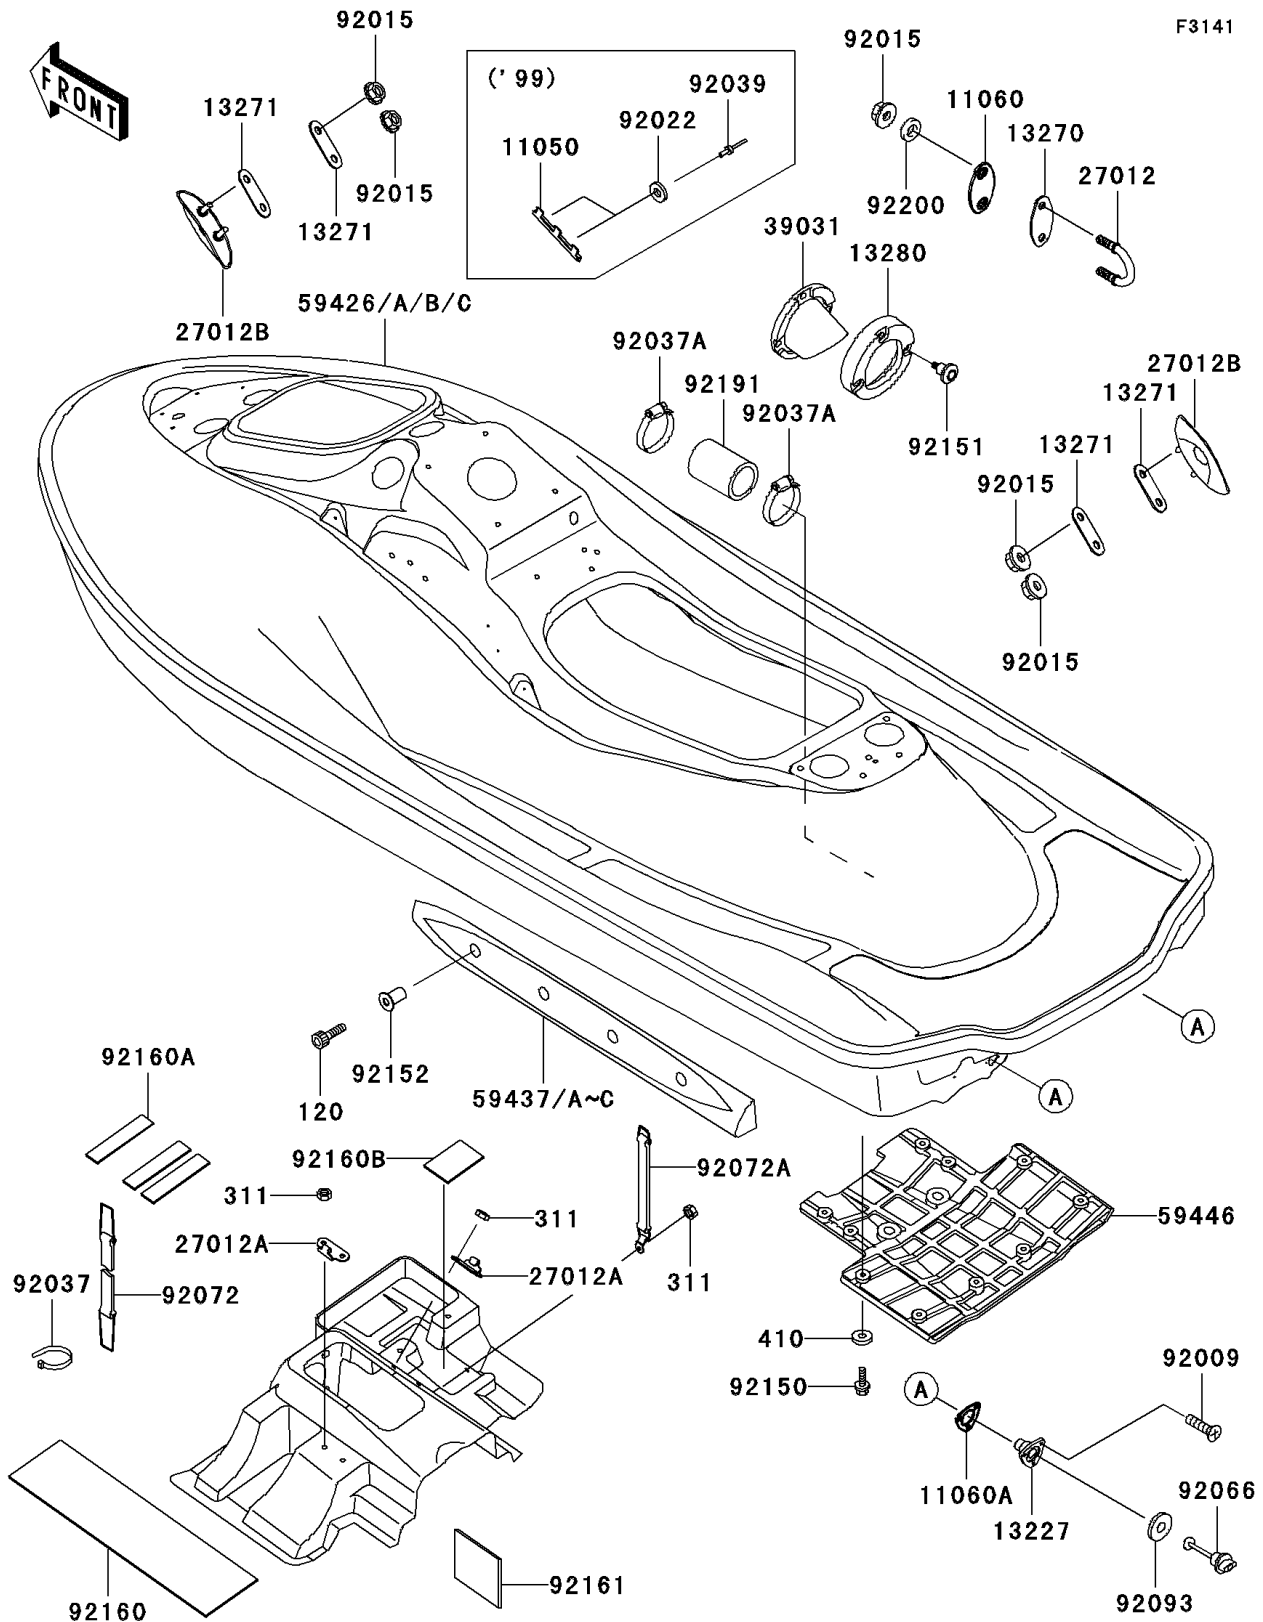

2000 Ultra 150 PARTS DIAGRAM

Hull

2000 Ultra 150 PARTS LIST

Hull

ITEM NAME	PART NUMBER	QUANTITY
GASKET,U HOOK,RR (Ref # 11060)	11060-3800	2
GASKET,DRAIN PLUG (Ref # 11060A)	11060-3801	2
HOUSING,DRAIN PLUG (Ref # 13227)	13227-3711	2
PLATE (Ref # 13270)	13270-3860	2
PLATE (Ref # 13271)	13271-3724	4
HOLDER,EXHAUST VALVE (Ref # 13280)	13280-3718	1
HOOK (Ref # 27012)	27012-3797	2
HOOK (Ref # 27012A)	27012-3816	2
HOOK,BOW,F.BLACK (Ref # 27012B)	27012-3822-6Z	2
CAP-END (Ref # 39031)	39031-3704	1
STABILIZER,LH,F.BLACK (Ref # 59437A)	59437-3721-6Z	1
STABILIZER,RH,F.BLACK (Ref # 59437C)	59437-3722-6Z	1
COVER-JET PUMP (Ref # 59446)	59446-3749	1
SCREW,TAPPING,4X16 (Ref # 92009)	92009-3849	6
NUT,FLANGED,8MM (Ref # 92015)	92015-3709	8
CLAMP (Ref # 92037)	92037-1173	1
CLAMP (Ref # 92037A)	92037-509	2
PLUG,RR,DRAIN (Ref # 92066)	92066-3744	2
BAND,340X22 (Ref # 92072)	92072-3805	1
BAND,248X18 (Ref # 92072A)	92072-3829	1
SEAL (Ref # 92093)	92093-3720	2
BOLT,SOCKET,6X18 (Ref # 92150)	92150-3775	10
BOLT,SOCKET,M6,SHOULDER (Ref # 92151)	92151-3746	3
COLLAR (Ref # 92152)	92152-3715	8
DAMPER (Ref # 92160)	92160-3839	1
DAMPER (Ref # 92160A)	92160-3840	3
DAMPER (Ref # 92160B)	92160-3913	1
BOLT-SOCKET (Ref # 120)	120R0630	8
NUT-HEX,6MM (Ref # 311)	311R0600	5

2000 Ultra 150 PARTS LIST

Hull

ITEM NAME	PART NUMBER	QUANTITY
WASHER-PLAIN-SMALL,6MM (Ref # 410)	410S0600	10
DAMPER (Ref # 92161)	92161-3704	1
TUBE,39X51X70 (Ref # 92191)	92191-3856	1
WASHER (Ref # 92200)	92200-3779	4
HULL-COMP,S.RED (Ref # 59426A)	59426-3902-H1	1