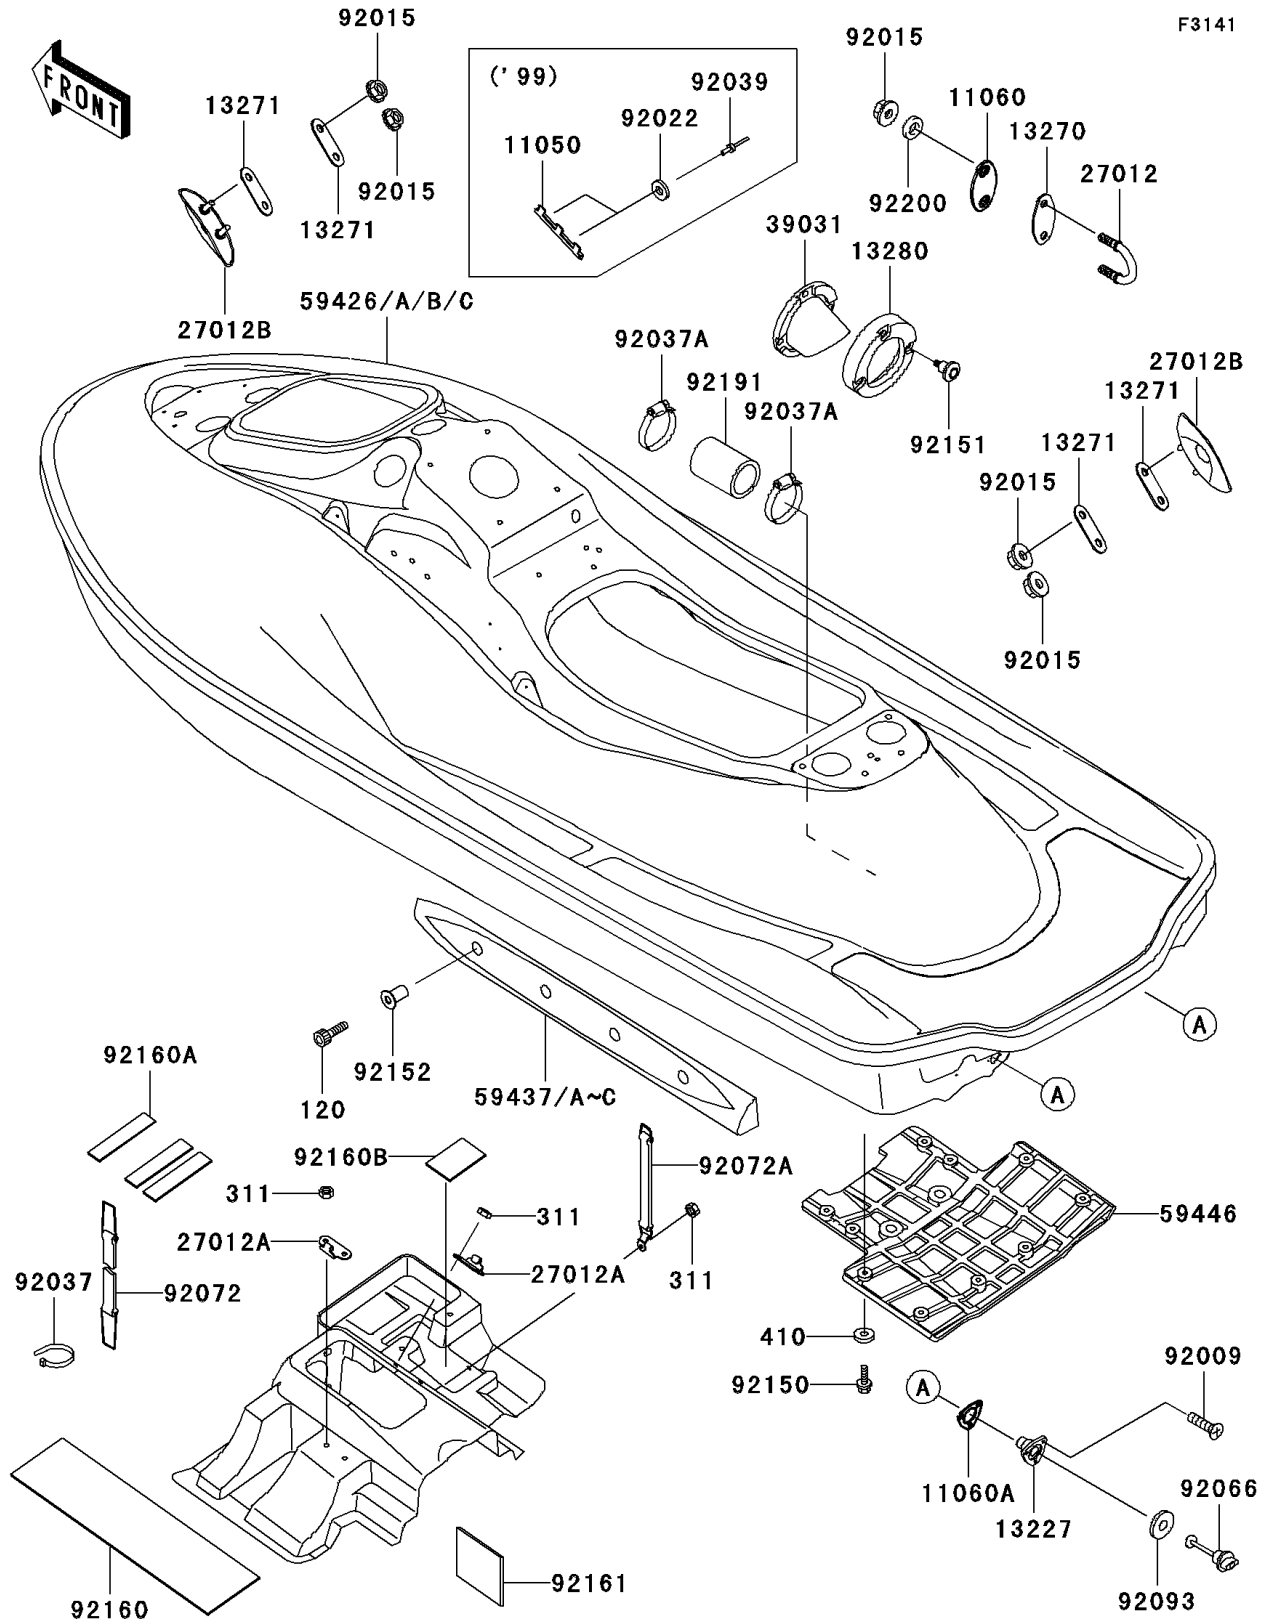

2000 Ultra 150 PARTS DIAGRAM

Hull

F3141

2000 Ultra 150 PARTS LIST

Hull

ITEM NAME	PART NUMBER	QUANTITY
GASKET,U HOOK,RR (Ref # 11060)	11060-3800	1
GASKET,DRAIN PLUG (Ref # 11060A)	11060-3801	1
HOUSING,DRAIN PLUG (Ref # 13227)	13227-3711	1
PLATE (Ref # 13270)	13270-3860	1
PLATE (Ref # 13271)	13271-3724	1
HOLDER,EXHAUST VALVE (Ref # 13280)	13280-3718	1
HOOK (Ref # 27012)	27012-3797	1
HOOK (Ref # 27012A)	27012-3816	1
HOOK,BOW,F.BLACK (Ref # 27012B)	27012-3822-6Z	1
CAP-END (Ref # 39031)	39031-3704	1
STABILIZER,LH,F.BLACK (Ref # 59437A)	59437-3721-6Z	1
STABILIZER,RH,F.BLACK (Ref # 59437C)	59437-3722-6Z	1
COVER-JET PUMP (Ref # 59446)	59446-3749	1
SCREW,TAPPING,4X16 (Ref # 92009)	92009-3849	1
NUT,FLANGED,8MM (Ref # 92015)	92015-3709	1
CLAMP (Ref # 92037)	92037-1173	1
CLAMP (Ref # 92037A)	92037-509	1
PLUG,RR,DRAIN (Ref # 92066)	92066-3744	1
BAND,340X22 (Ref # 92072)	92072-3805	1
BAND,248X18 (Ref # 92072A)	92072-3829	1
SEAL (Ref # 92093)	92093-3720	1
BOLT,SOCKET,6X18 (Ref # 92150)	92150-3775	1
BOLT,SOCKET,M6,SHOULDER (Ref # 92151)	92151-3746	1
COLLAR (Ref # 92152)	92152-3715	1
DAMPER (Ref # 92160)	92160-3839	1
DAMPER (Ref # 92160A)	92160-3840	1
DAMPER (Ref # 92160B)	92160-3913	1
BOLT-SOCKET (Ref # 120)	120R0630	1
NUT-HEX,6MM (Ref # 311)	311R0600	1

2000 Ultra 150 PARTS LIST

Hull

ITEM NAME	PART NUMBER	QUANTITY
WASHER-PLAIN-SMALL,6MM (Ref # 410)	410S0600	1
DAMPER (Ref # 92161)	92161-3704	1
TUBE,39X51X70 (Ref # 92191)	92191-3856	1
WASHER (Ref # 92200)	92200-3779	1
HULL-COMP,S.RED (Ref # 59426A)	59426-3902-H1	1