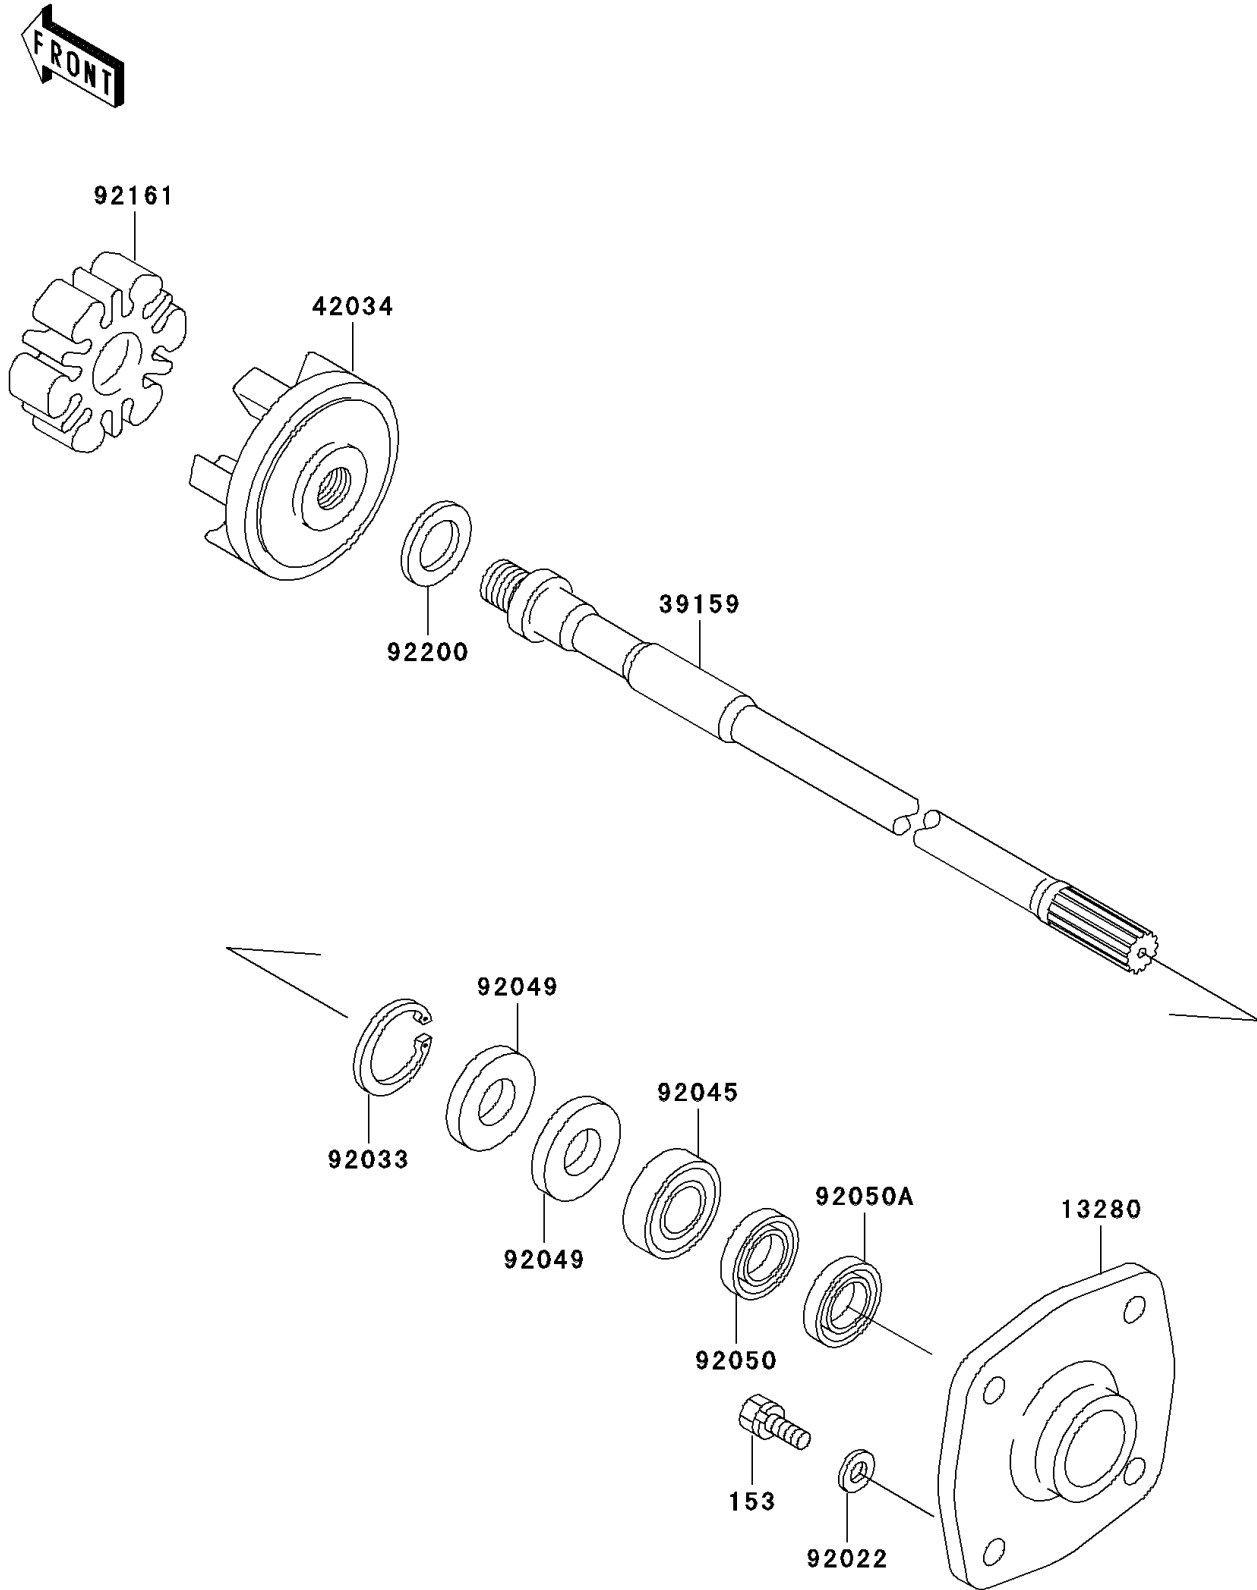

2001 Ultra 150 PARTS DIAGRAM

Drive Shaft

E3134

2001 Ultra 150 PARTS LIST

Drive Shaft

ITEM NAME	PART NUMBER	QUANTITY
BOLT-WS-SMALL (Ref # 153)	153R0830	4
HOLDER (Ref # 13280)	13280-3730	1
SHAFT-DRIVE (Ref # 39159)	39159-3730	1
COUPLING (Ref # 42034)	42034-3711	1
WASHER,8.2X18X1.5 (Ref # 92022)	92022-1964	4
RING-SNAP,42MM (Ref # 92033)	92033-3713	1
BEARING-BALL,60042RD (Ref # 92045)	92045-3705	1
SEAL-OIL,S620426 (Ref # 92049)	92049-3707	2
SEAL-OIL,SCY20368 (Ref # 92050)	92050-502	1
SEAL-OIL,SC20367 (Ref # 92050A)	92050-503	1
DAMPER (Ref # 92161)	92161-3711	1
WASHER,24X32X2.0 (Ref # 92200)	92200-3739	1